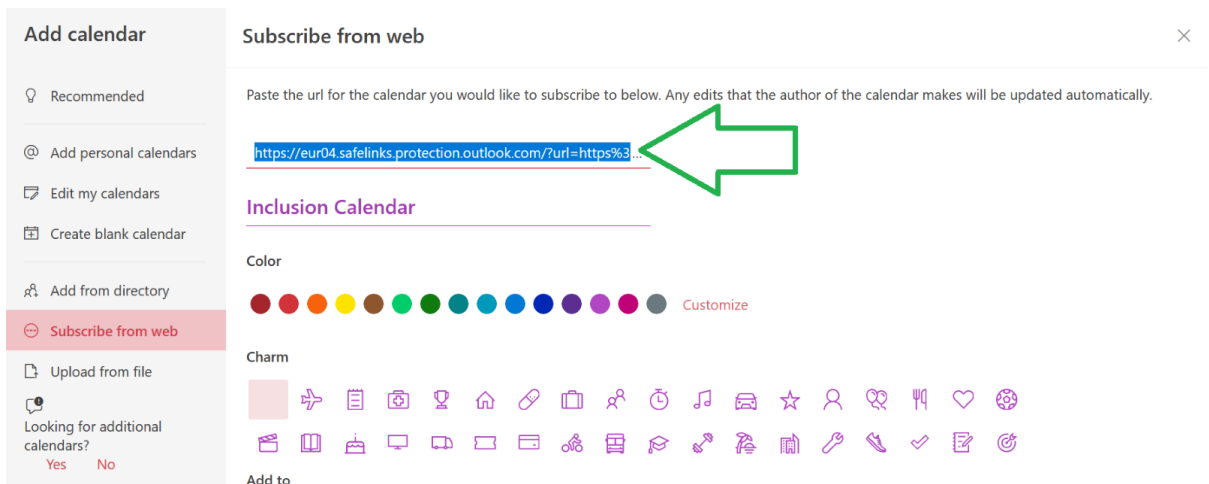

## This is how to add the Inclusion Calendar to Outlook

With the following steps you can add the Inclusion Calendar to your calendar in Outlook.

**Pay attention: it is important that you follow these steps in your browser, and not via the application on your computer!** By adding the Inclusion Calendar through your browser, your agenda will stay updated automatically and you will only have to add it once.

1. Go to [outlook.office.com](https://outlook.office.com) in your browser
2. Login with your UvAnetID and password
3. Go to your Outlook Calendar left in the menu (at the green arrow)

4. Choose: Add calendar (at the green arrow)

5. Choose: Subscribe from web (at the green arrow)

6. Copy and paste this URL in the empty space (at the green arrow):

<https://eur04.safelinks.protection.outlook.com/?url=https%3A%2F%2Foutlook.office365.com%2Fowa%2Fcalendar%2F9a2150fd1d384809bf76af5233b8f8cb%40uva.nl%2F12a4de259eb84e42b204a08a72b9b7d915368206545390544452%2FS-1-8-4058848347-510515649-1748008544-932895452%2Freachcalendar.ics&data=05%7C02%7Cm.melissen%40uva.nl%7C6d46b293df974599748008dcb78ec297%7Ca0f1cacd618c4403b94576fb3d6874e5%7C0%7C0%7C638587070979486839%7CUnknown%7CTWFpbGZsb3d8eyJWIjoiMC4wLjAwMDAiLCJQIjoiV2luMzIiLCJBTiI6Iklk1haWwiLCJXVCI6Mn0%3D%7C0%7C%7C&sdata=aOI57fJsDpxc%2FYmoGY7zr4%2FMjhrZ3kK7gXh52BcO2J8%3D&reserved=0>