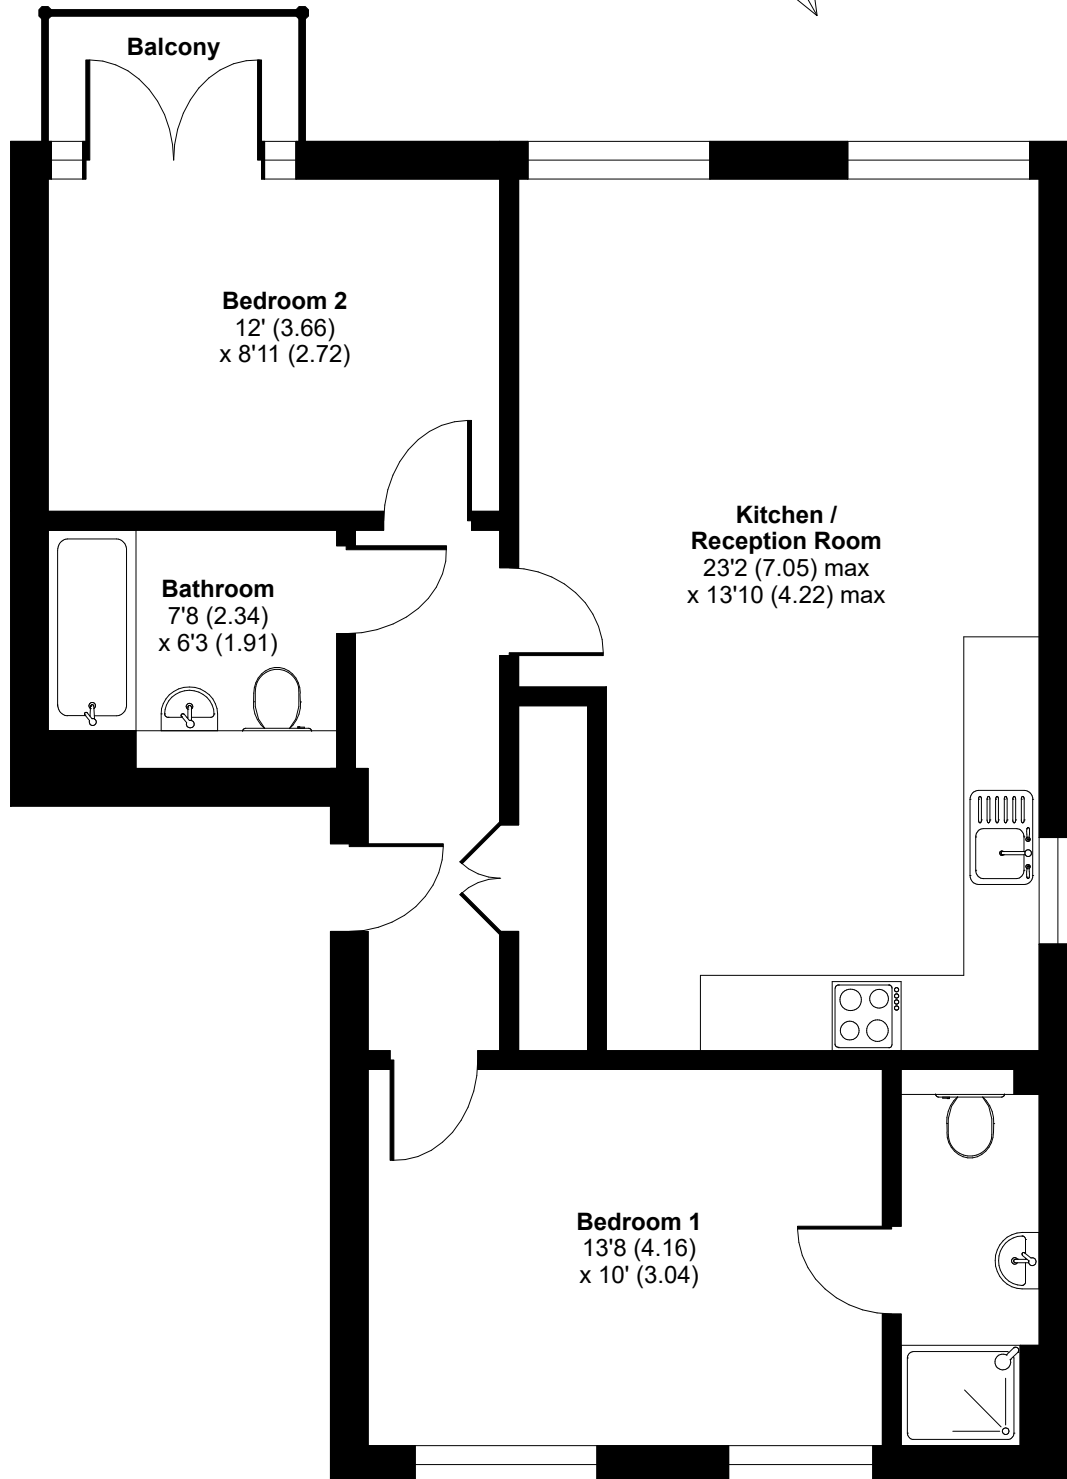

# Hoopers Walk, Longwell Green, Bristol, BS30

Approximate Area = 733 sq ft / 68 sq m

For identification only - Not to scale

**FIRST FLOOR**