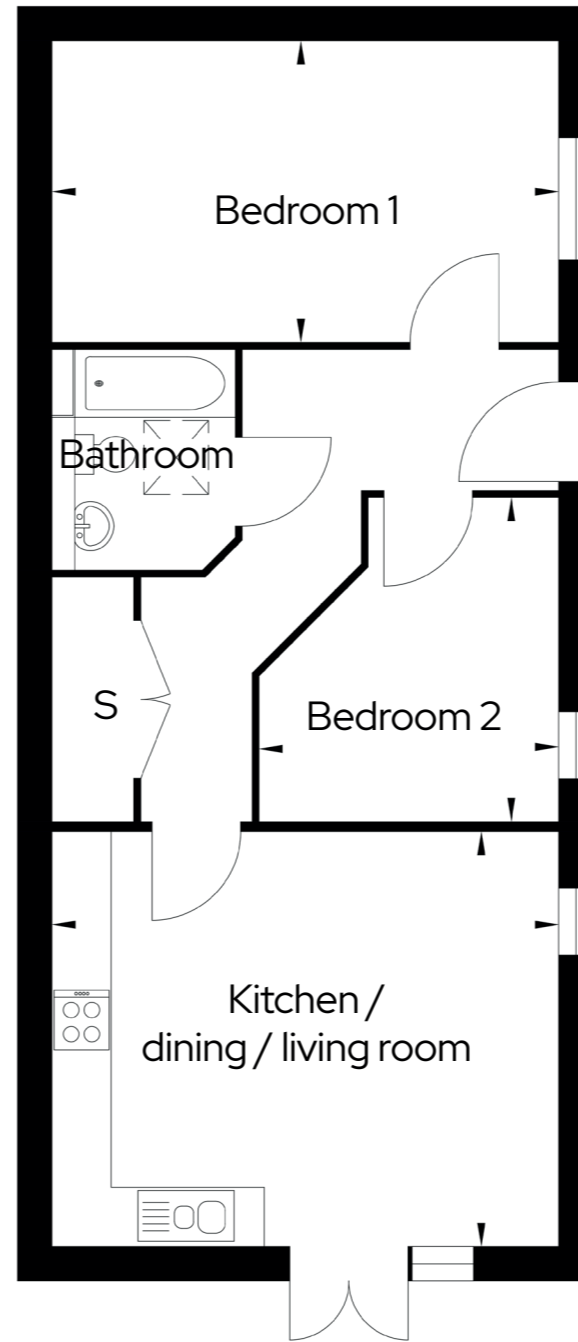

## Type A8

2 Bedroom apartment  
Plots 94

2  1  1 

### Room

Kitchen/Dining/Living 5.1m x 4.2m

Bedroom one 5.1m x 3.1m

Bedroom two 3.3m x 3.0m

S Storage

Ground Floor

94