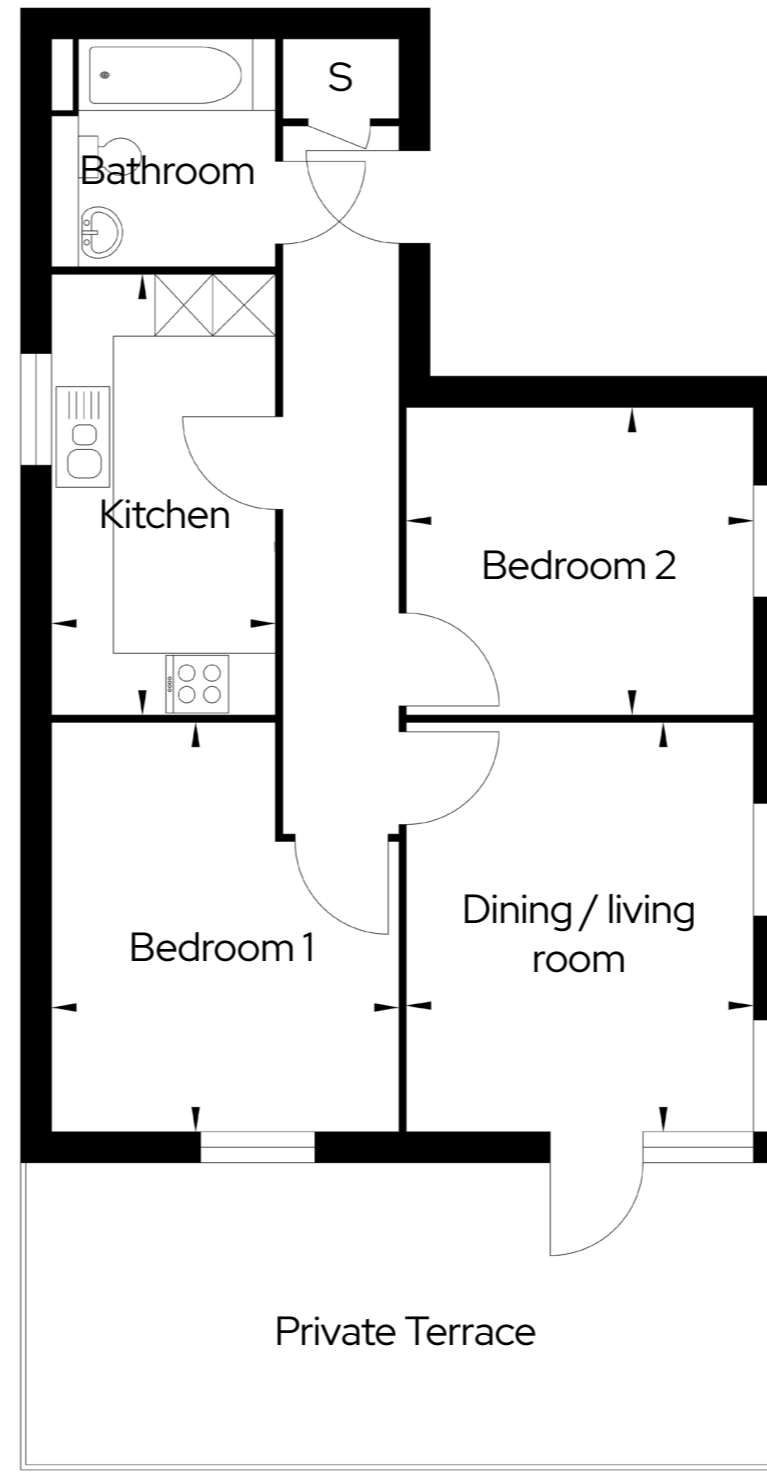

Potters Grove Type A11

2 Bedroom apartment
Plots 120

2  1  1 

Room

Kitchen	4.3m x 2.7m
---------	-------------

Dining/living	4.0m x 3.4m
---------------	-------------

Bedroom one	4.0m x 3.4m
-------------	-------------

Bedroom two	3.0m x 3.4m
-------------	-------------

Terrace	3.0m x 7.1m
---------	-------------

S Storage

Third
Floor