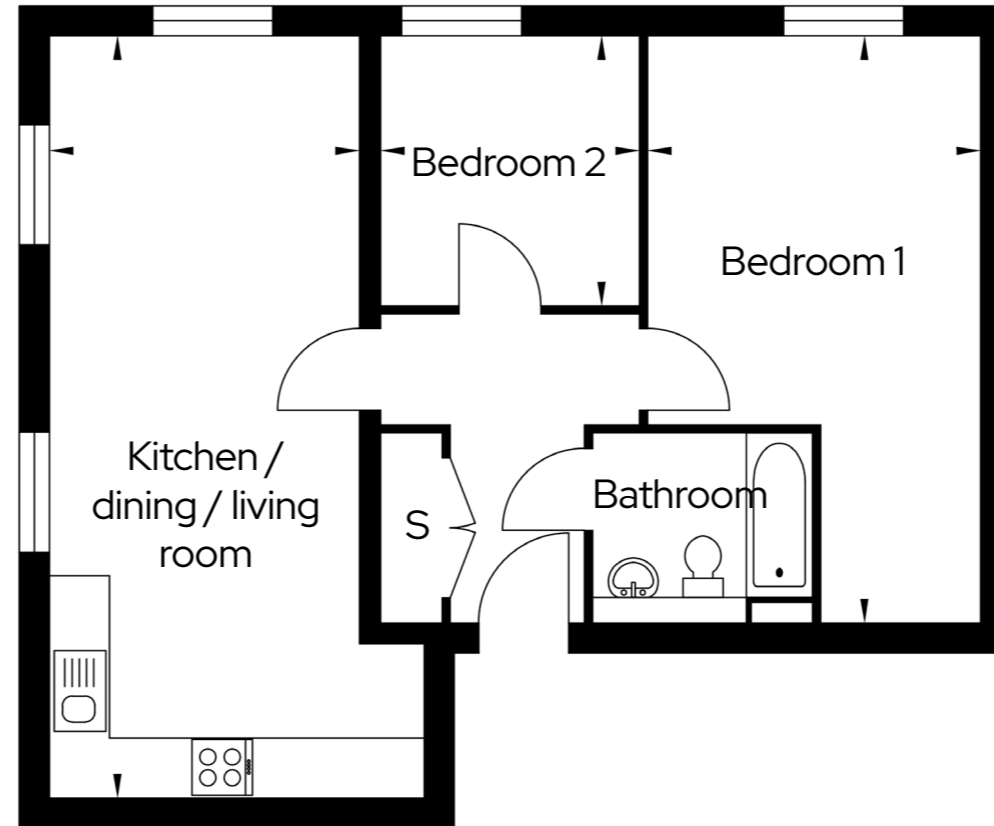

Potters Grove

Type A2

2 Bedroom apartment
Plots 91, 101 & 111

2  1  1 

S Storage

Room

Kitchen/Dining/Living	7.6m x 3.1m
Bedroom one	5.9m x 3.4m
Bedroom two	2.6m x 2.5m