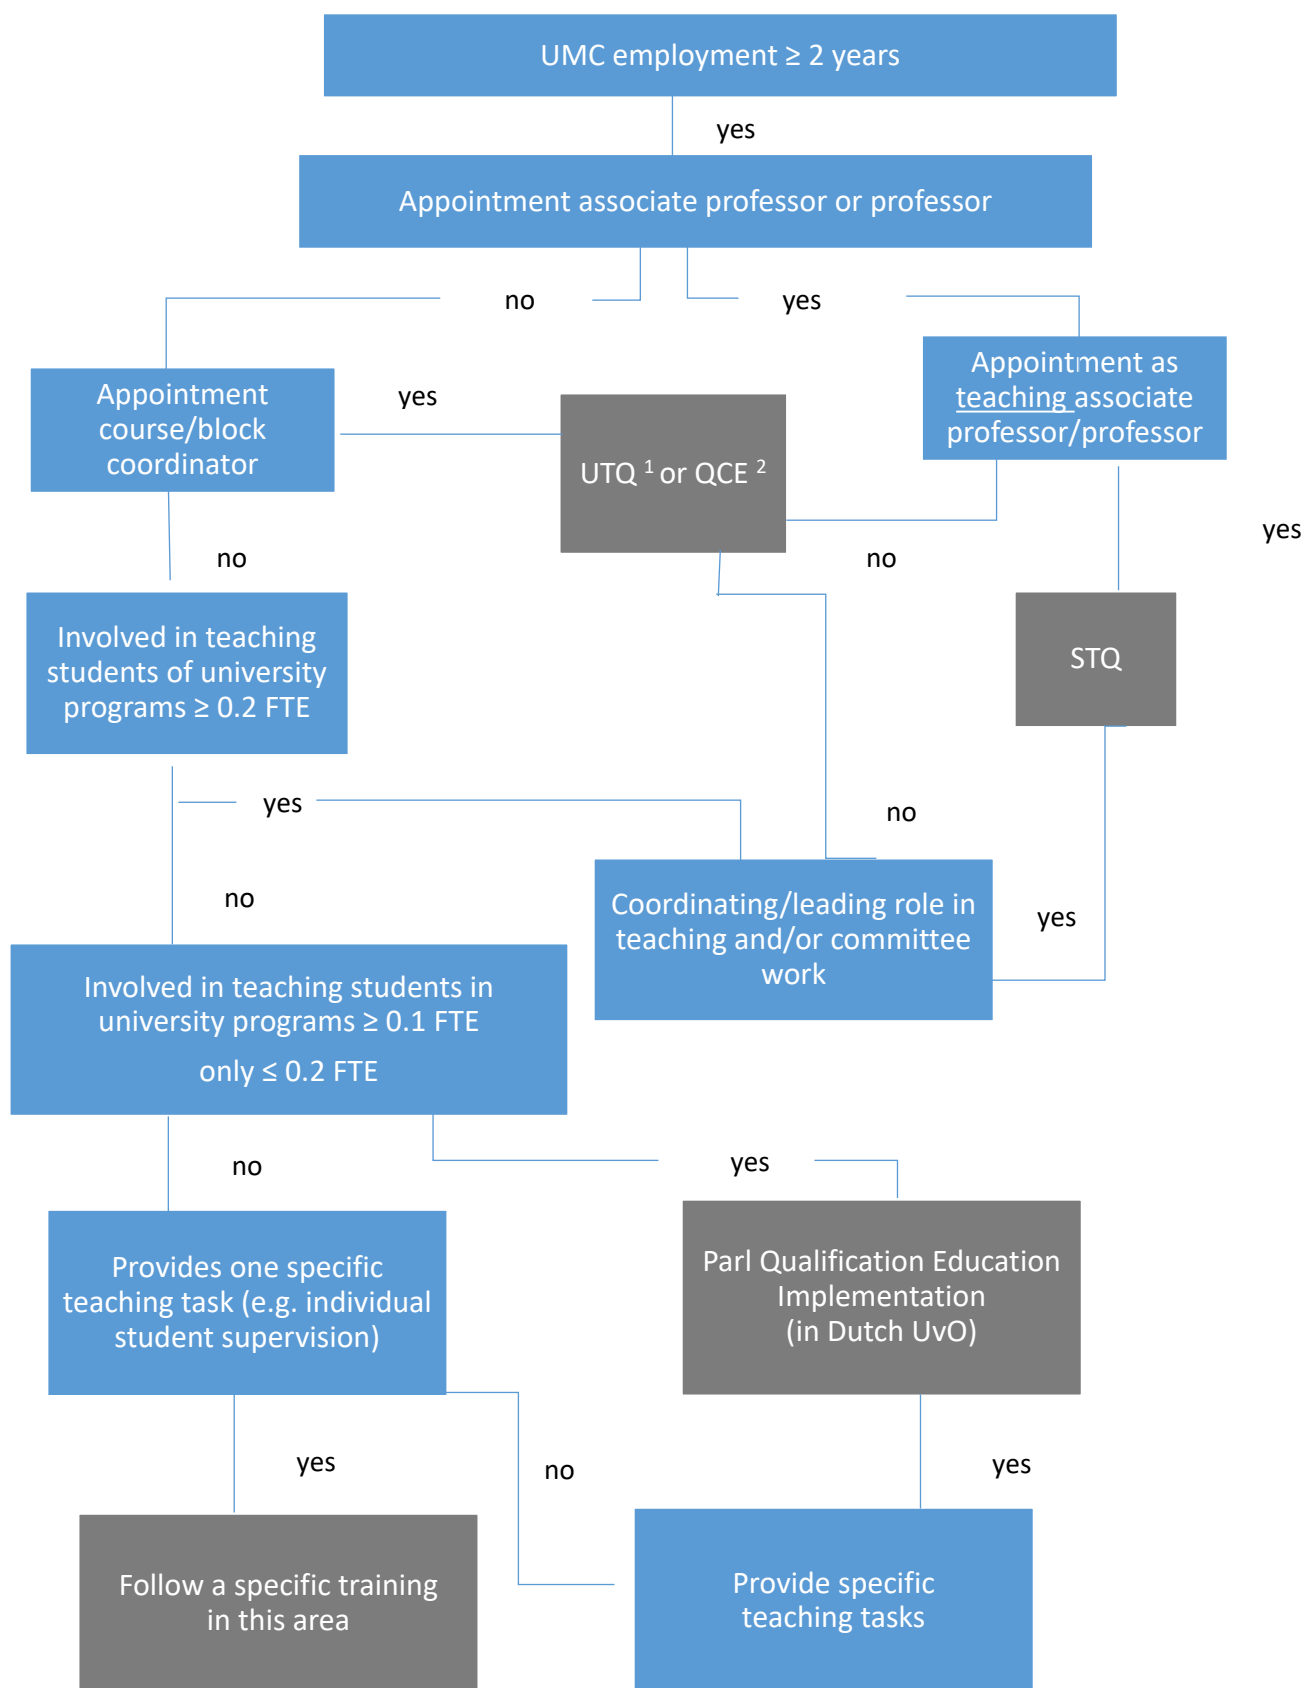

Decision Tree Teaching Qualifications

¹ UTQ is relevant or mandatory for course coordinators and assessors in academic course education.

² QCE (KKO) is relevant for teachers and educators with a focus on training in the clinical workplace.