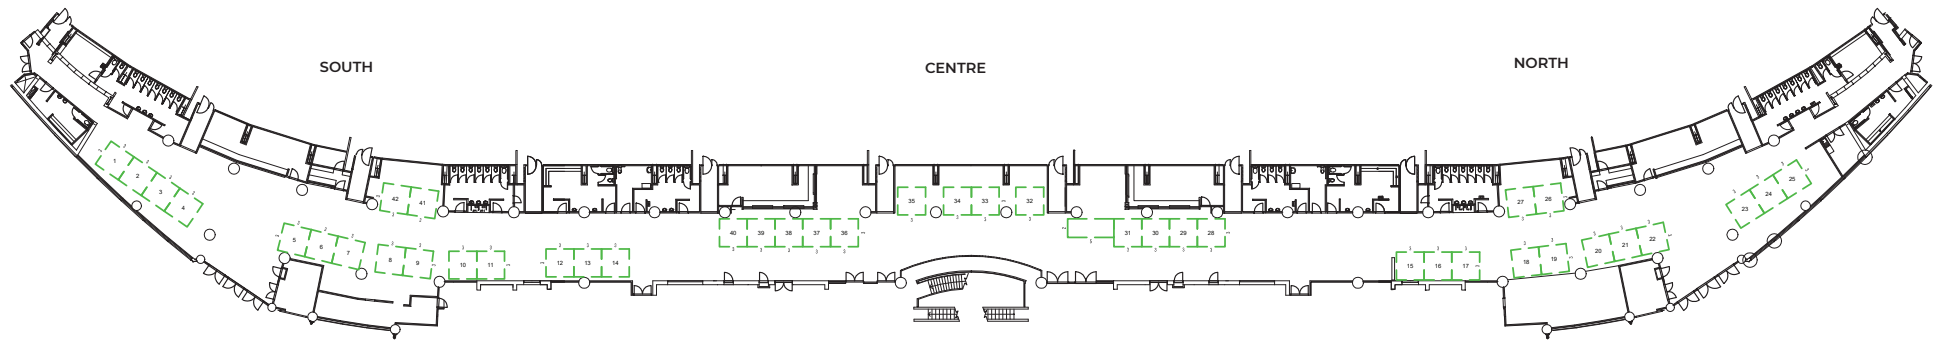

Members Lounge

Level 4 West

Exhibition 42 Booths (3m x 3m)

This room is replicated on the Eastern Grandstand known as: Boulevard Lounge