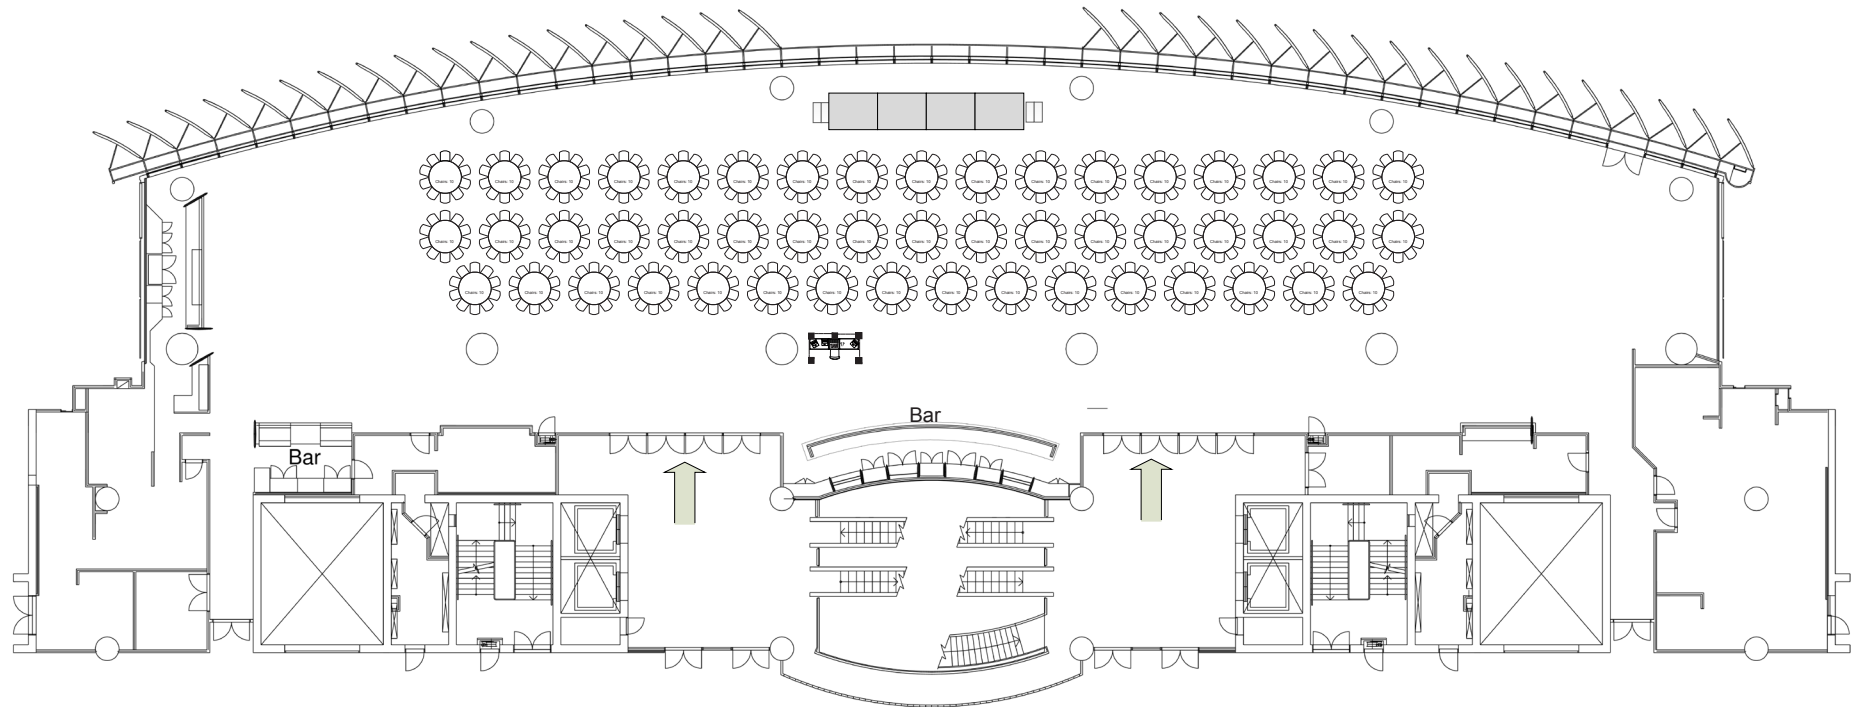

Members Dining Room

Level 4 West

Theatre 800pax

This room is replicated on the Eastern Grandstand known as: Millennium Room

Members Dining Room

Level 4 West

Banquet 500pax

This room is replicated on the Eastern Grandstand known as: Millennium Room