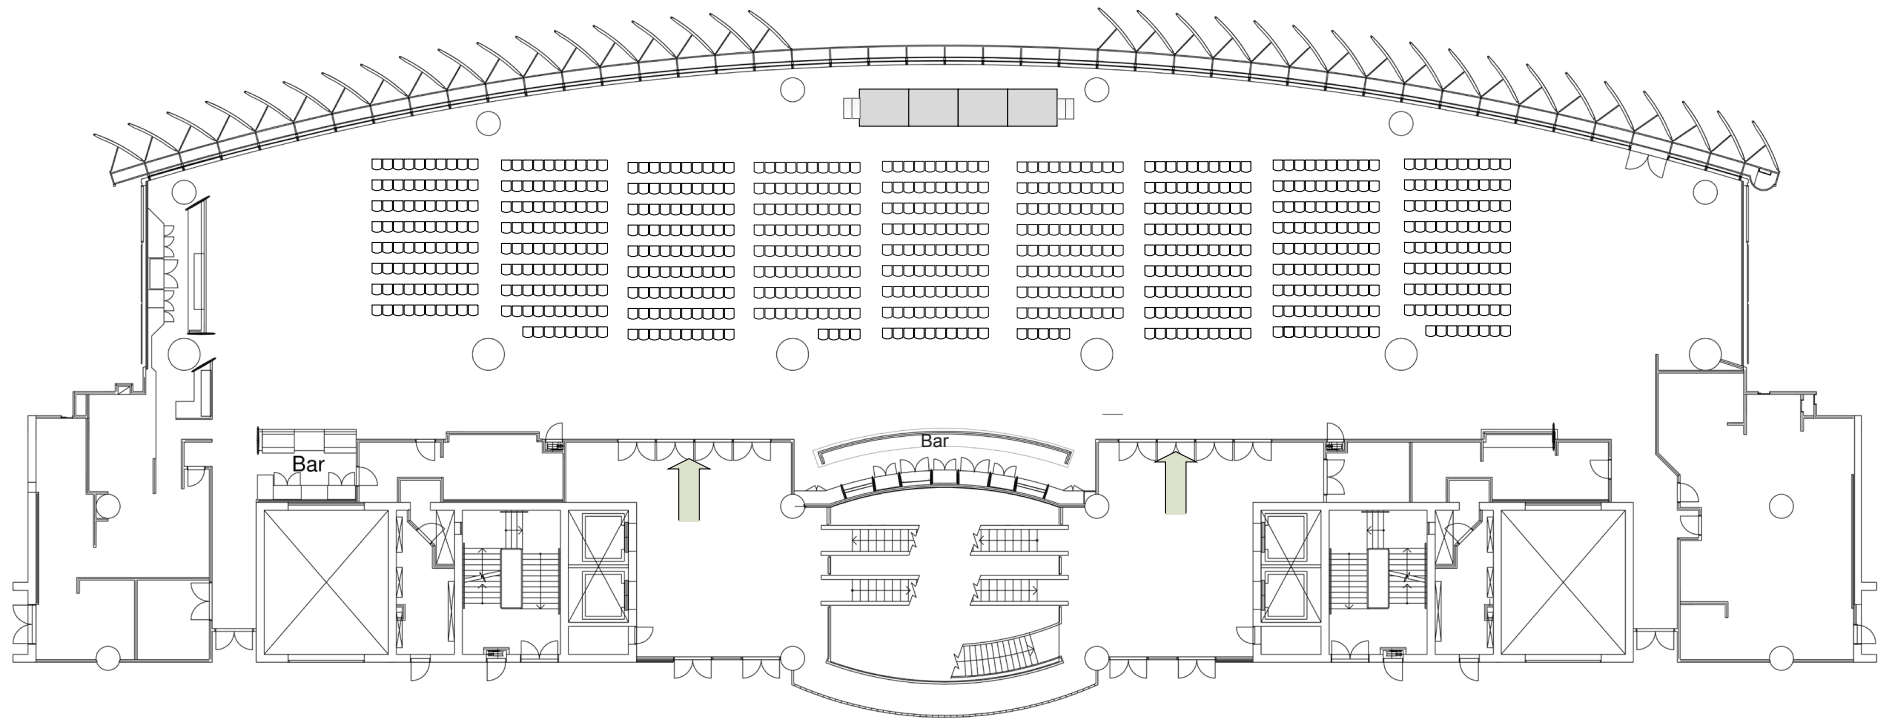

Members Dining Room

Level 4 West

Theatre 800pax

This room is replicated on the Eastern Grandstand known as: Millennium Room

Members Dining Room

Level 4 West

Banquet 500pax

This room is replicated on the Eastern Grandstand known as: Millennium Room