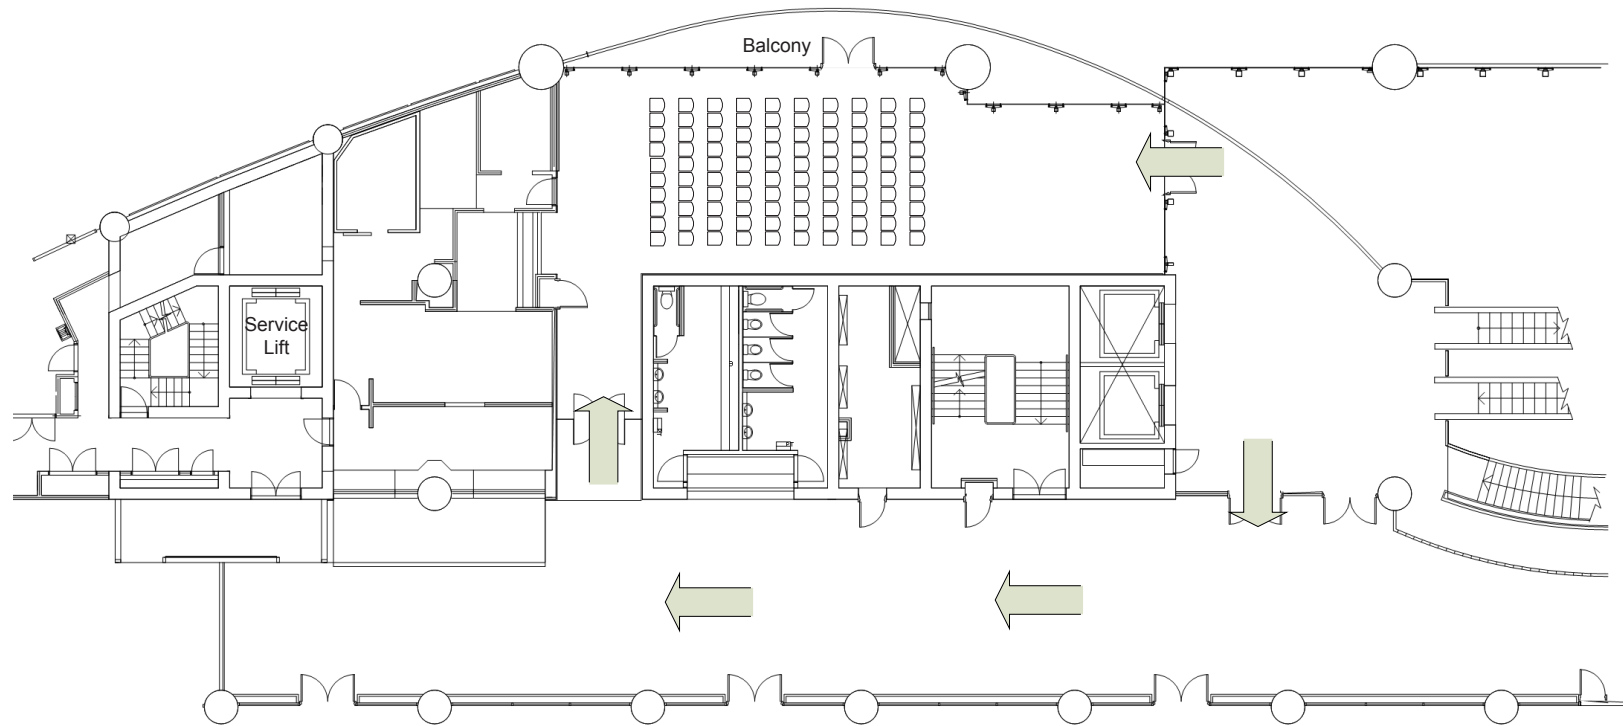

Victory Room

Level 2 West

Banquet 80pax

This room is replicated on the North West end of the Western Grandstand known as: Captains Room

Victory Room

Level 2 West

Theatre 100pax

This room is replicated on the North West end of the Western Grandstand known as: Captains Room