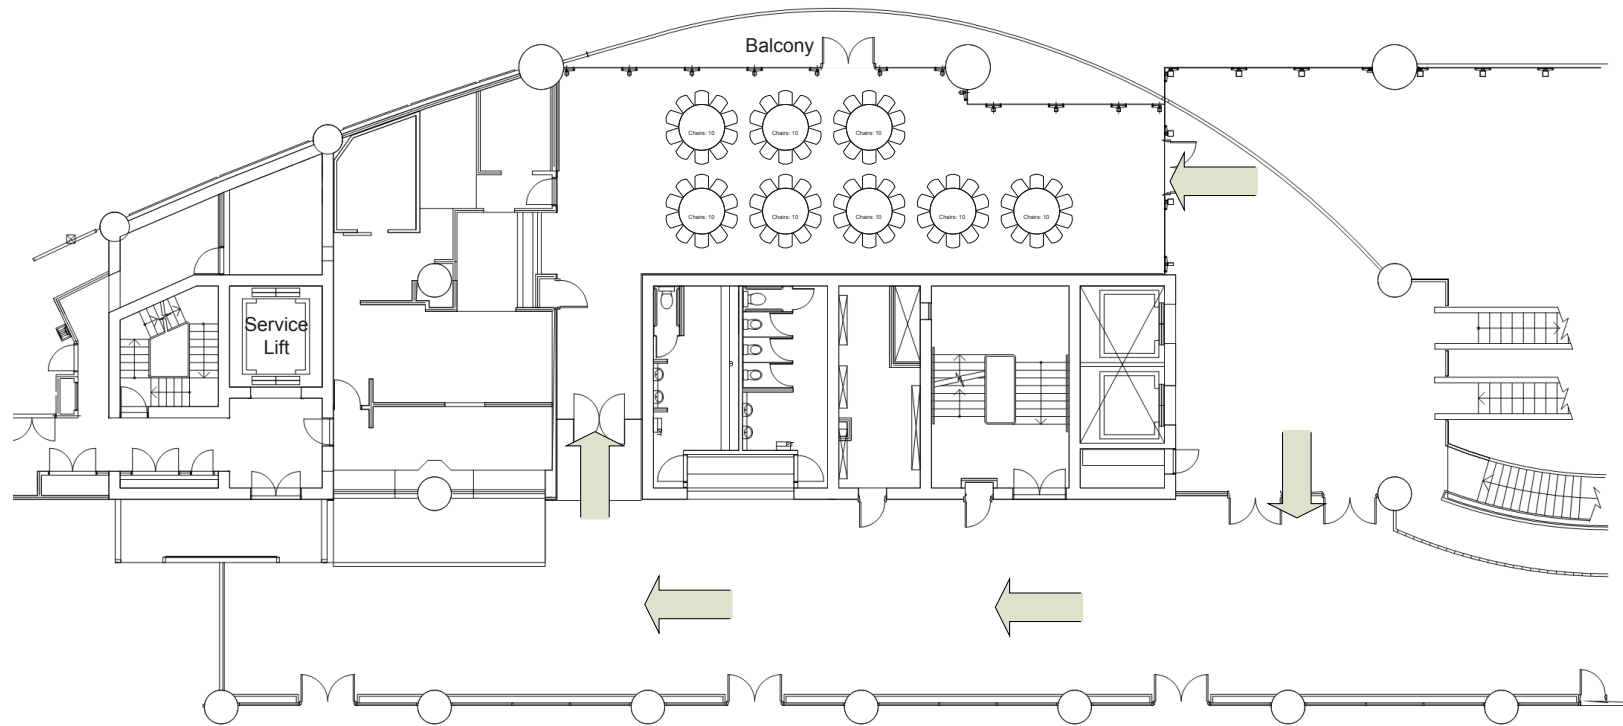

Victory Room

Level 2 West

Banquet 80pax

This room is replicated on the North West end of the Western Grandstand known as: Captains Room

Victory Room

Level 2 West

Theatre 100pax

This room is replicated on the North West end of the Western Grandstand known as: Captains Room