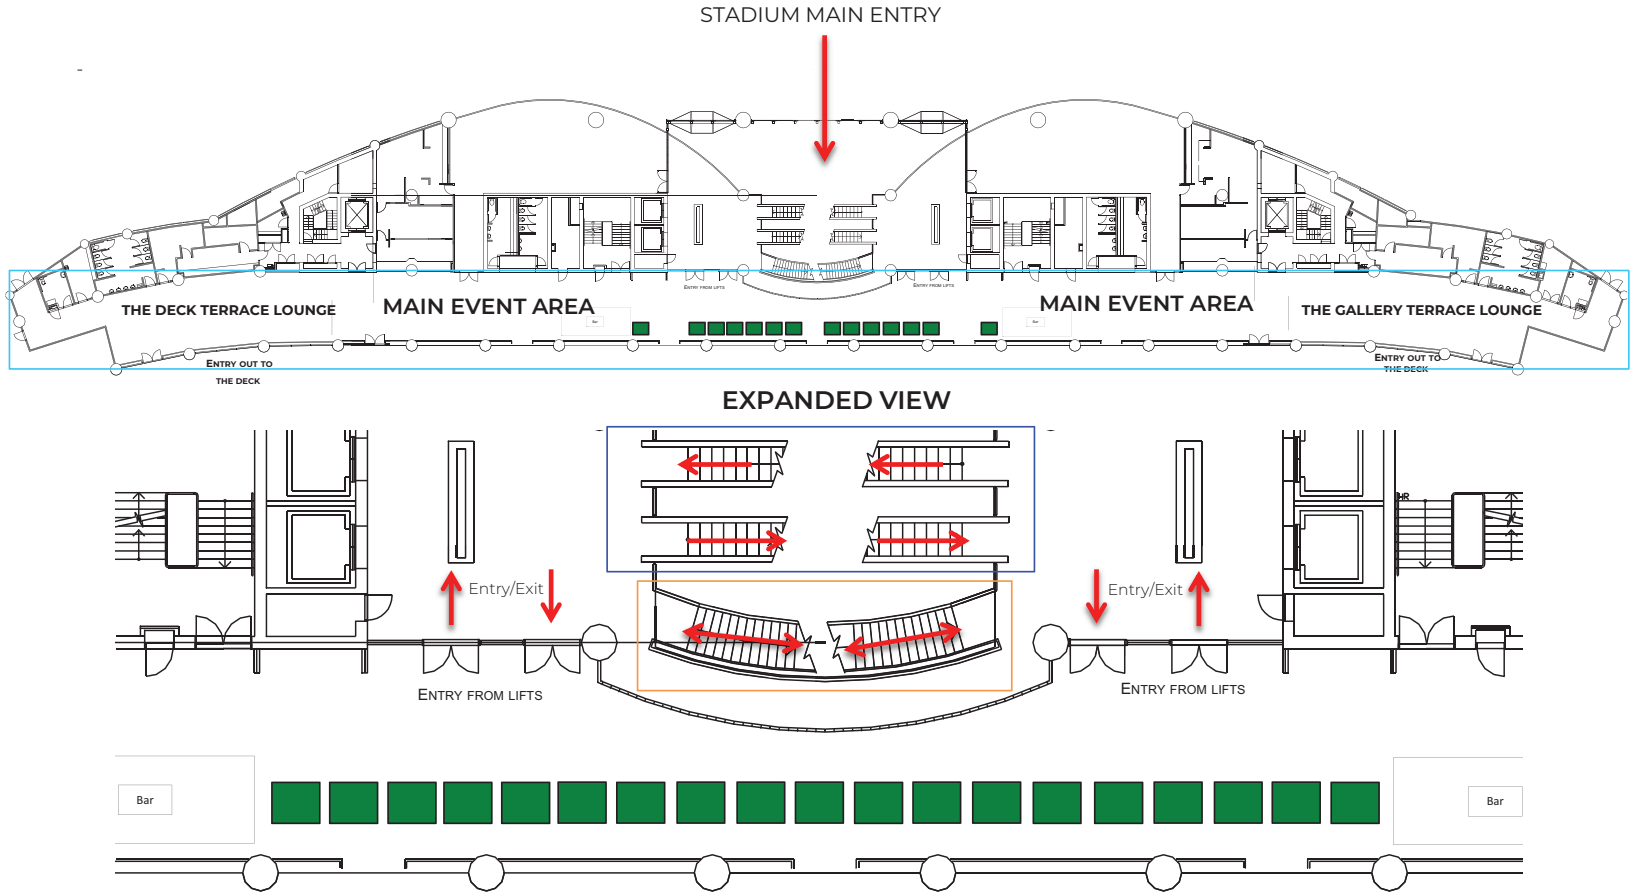

Centreline Lounge

Level 2 West
Exhibition 19 Booths (3m x 2m)

This room is replicated on the Eastern Grandstand known as: CrossBar