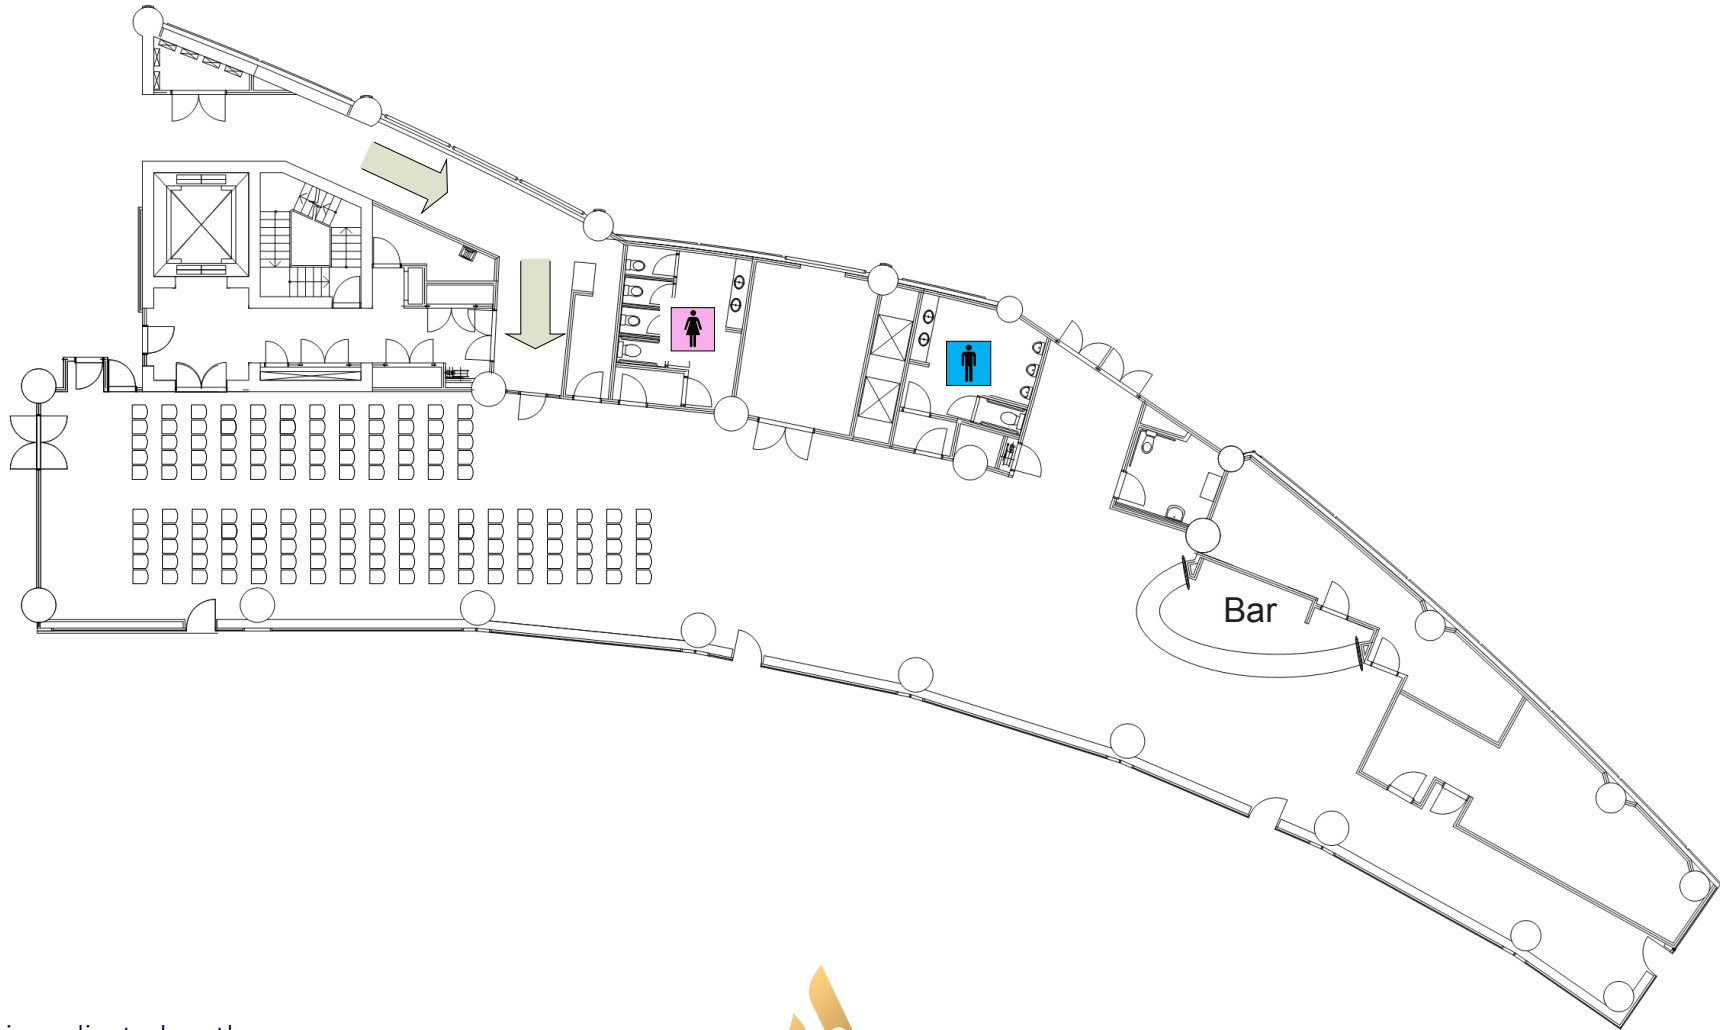

# Ambassadors Room

**Level 5 West**

Banquet 80 pax

This room is replicated on the Eastern Grandstand known as: Champions Room

# Olympians Room

Level 5 West

Theatre 150pax

This room is replicated on the Eastern Grandstand known as: Legends Room

# Olympians Room

Level 5 West

Banquet 100pax

This room is replicated on the Eastern Grandstand known as: Legends Room