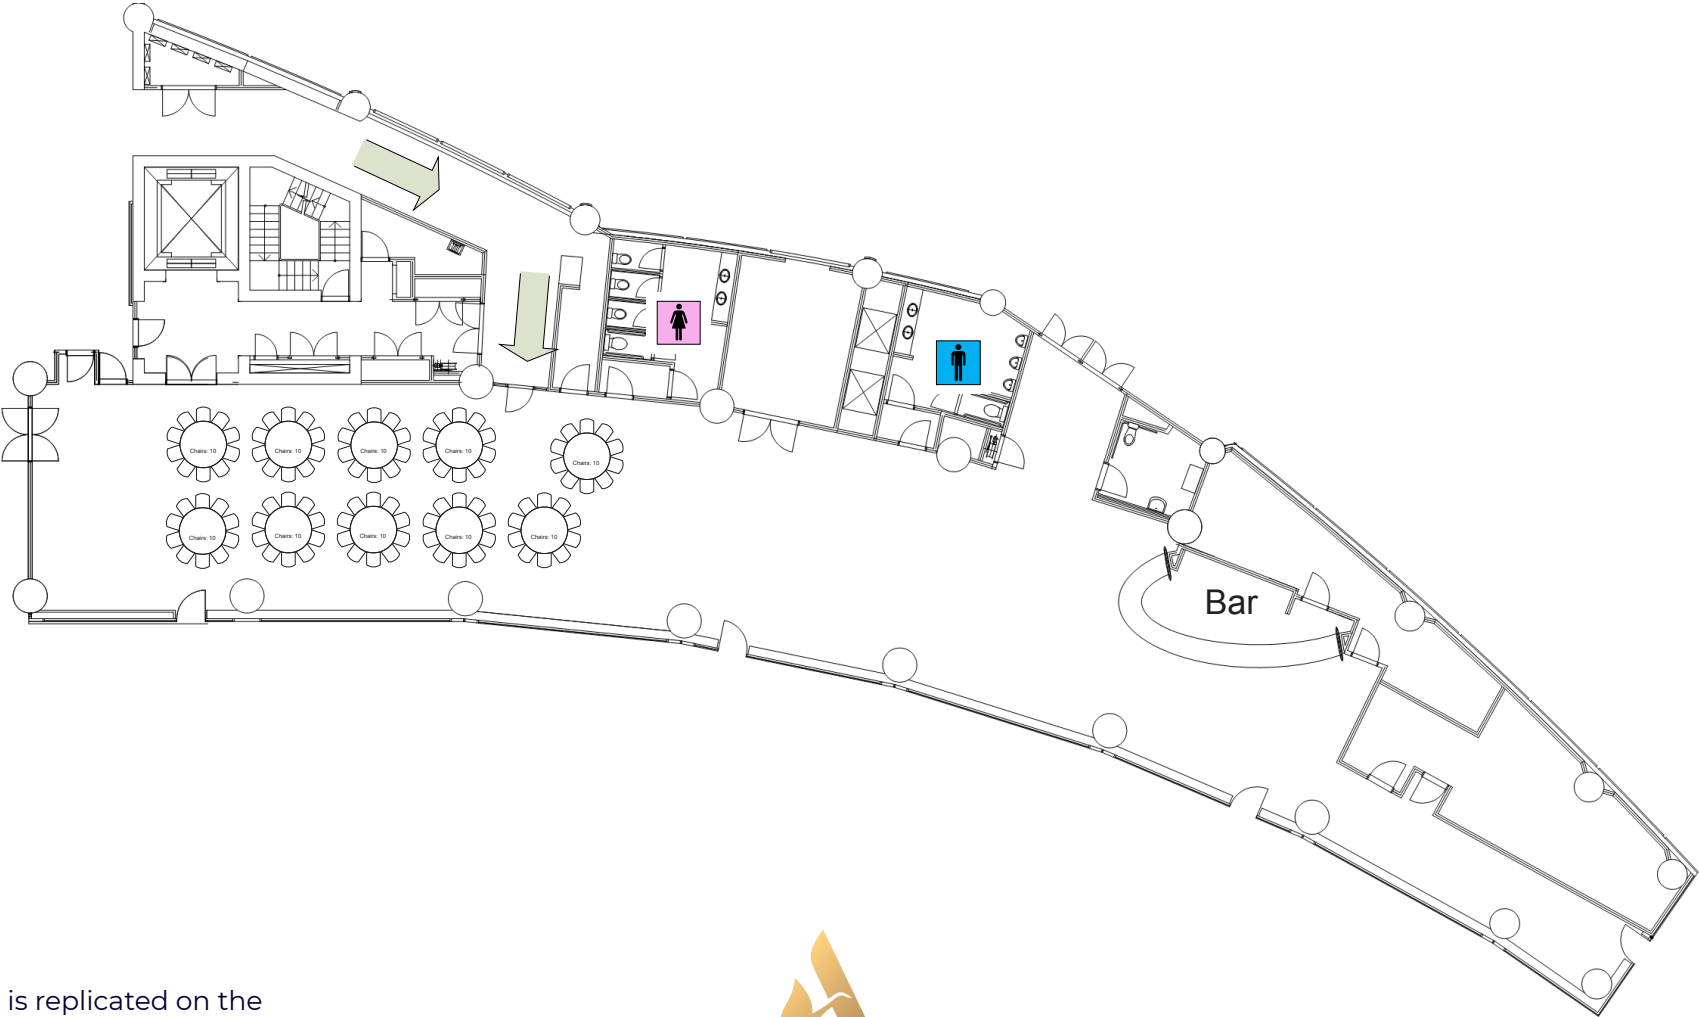

# Ambassadors Room

**Level 5 West**

Banquet 80 pax

This room is replicated on the Eastern Grandstand known as: Champions Room

# Olympians Room

Level 5 West

Theatre 150pax

This room is replicated on the Eastern Grandstand known as: Legends Room

# Olympians Room

Level 5 West

Banquet 100pax

This room is replicated on the Eastern Grandstand known as: Legends Room