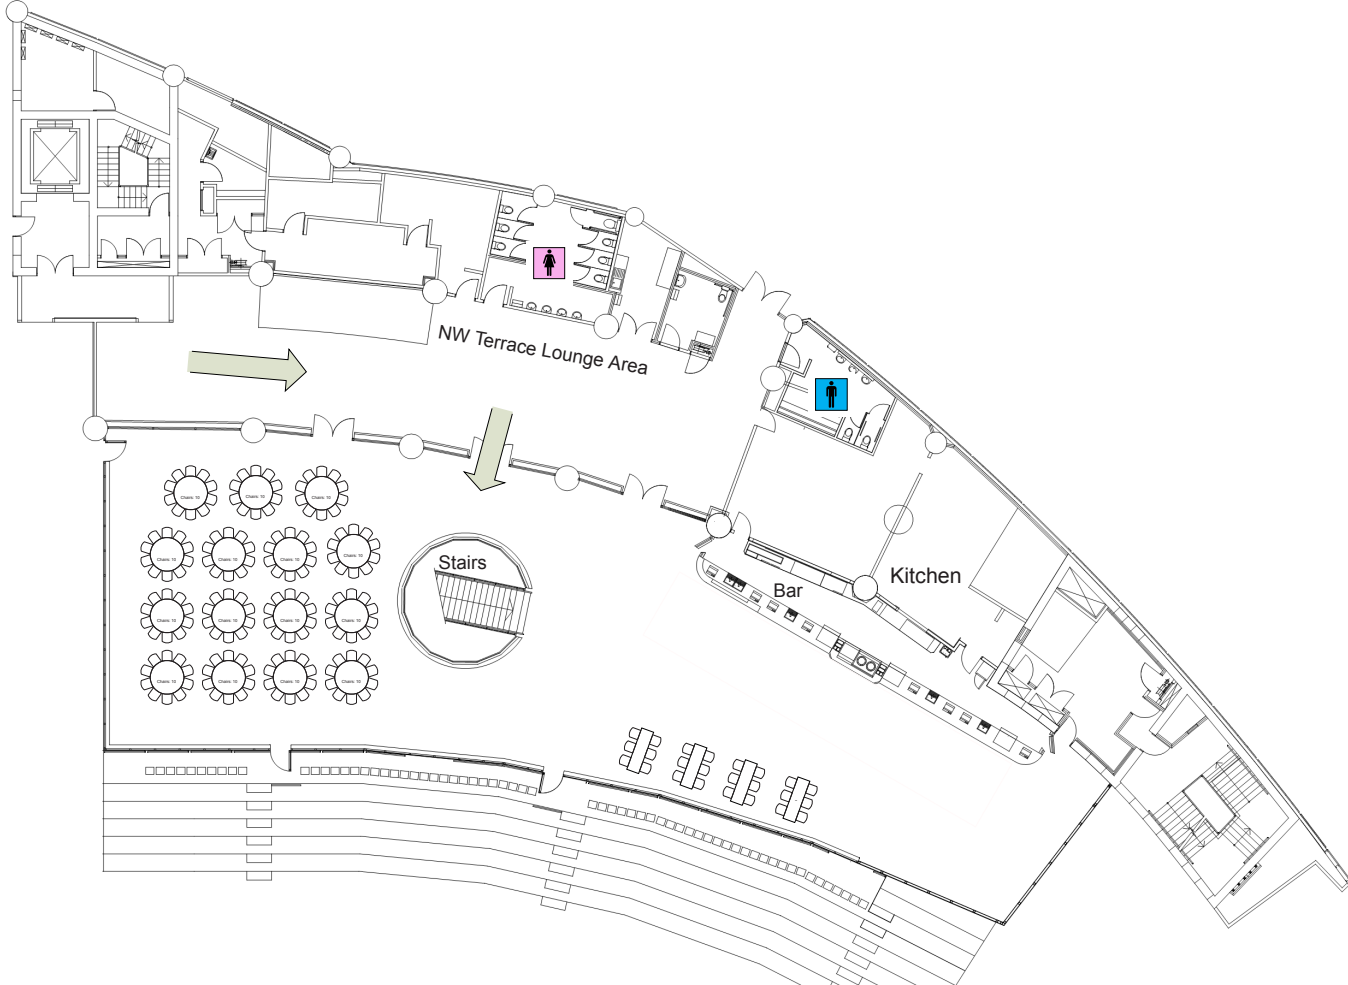

North West Terrace

Level 2 West
Banquet 150pax

This space is replicated on the South West end of the Western Grandstand

North West Terrace

Level 2 West

Cocktail 500pax

This space is replicated on the South West end of the Western Grandstand