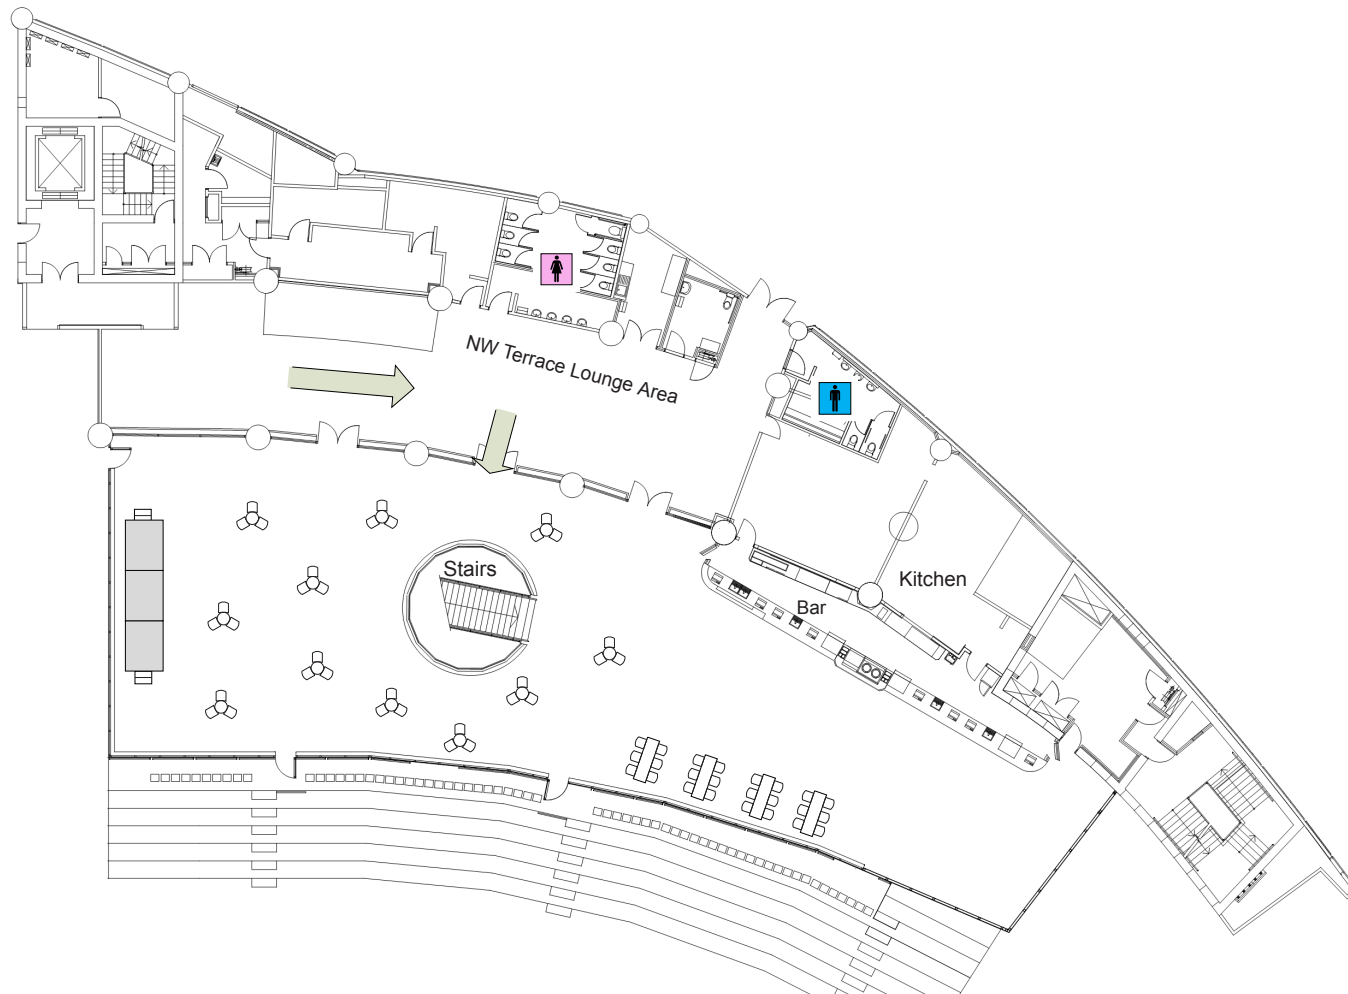

North West Terrace

Level 2 West
Banquet 150pax

This space is replicated on the South West end of the Western Grandstand

North West Terrace

Level 2 West

Cocktail 500pax

This space is replicated on the South West end of the Western Grandstand