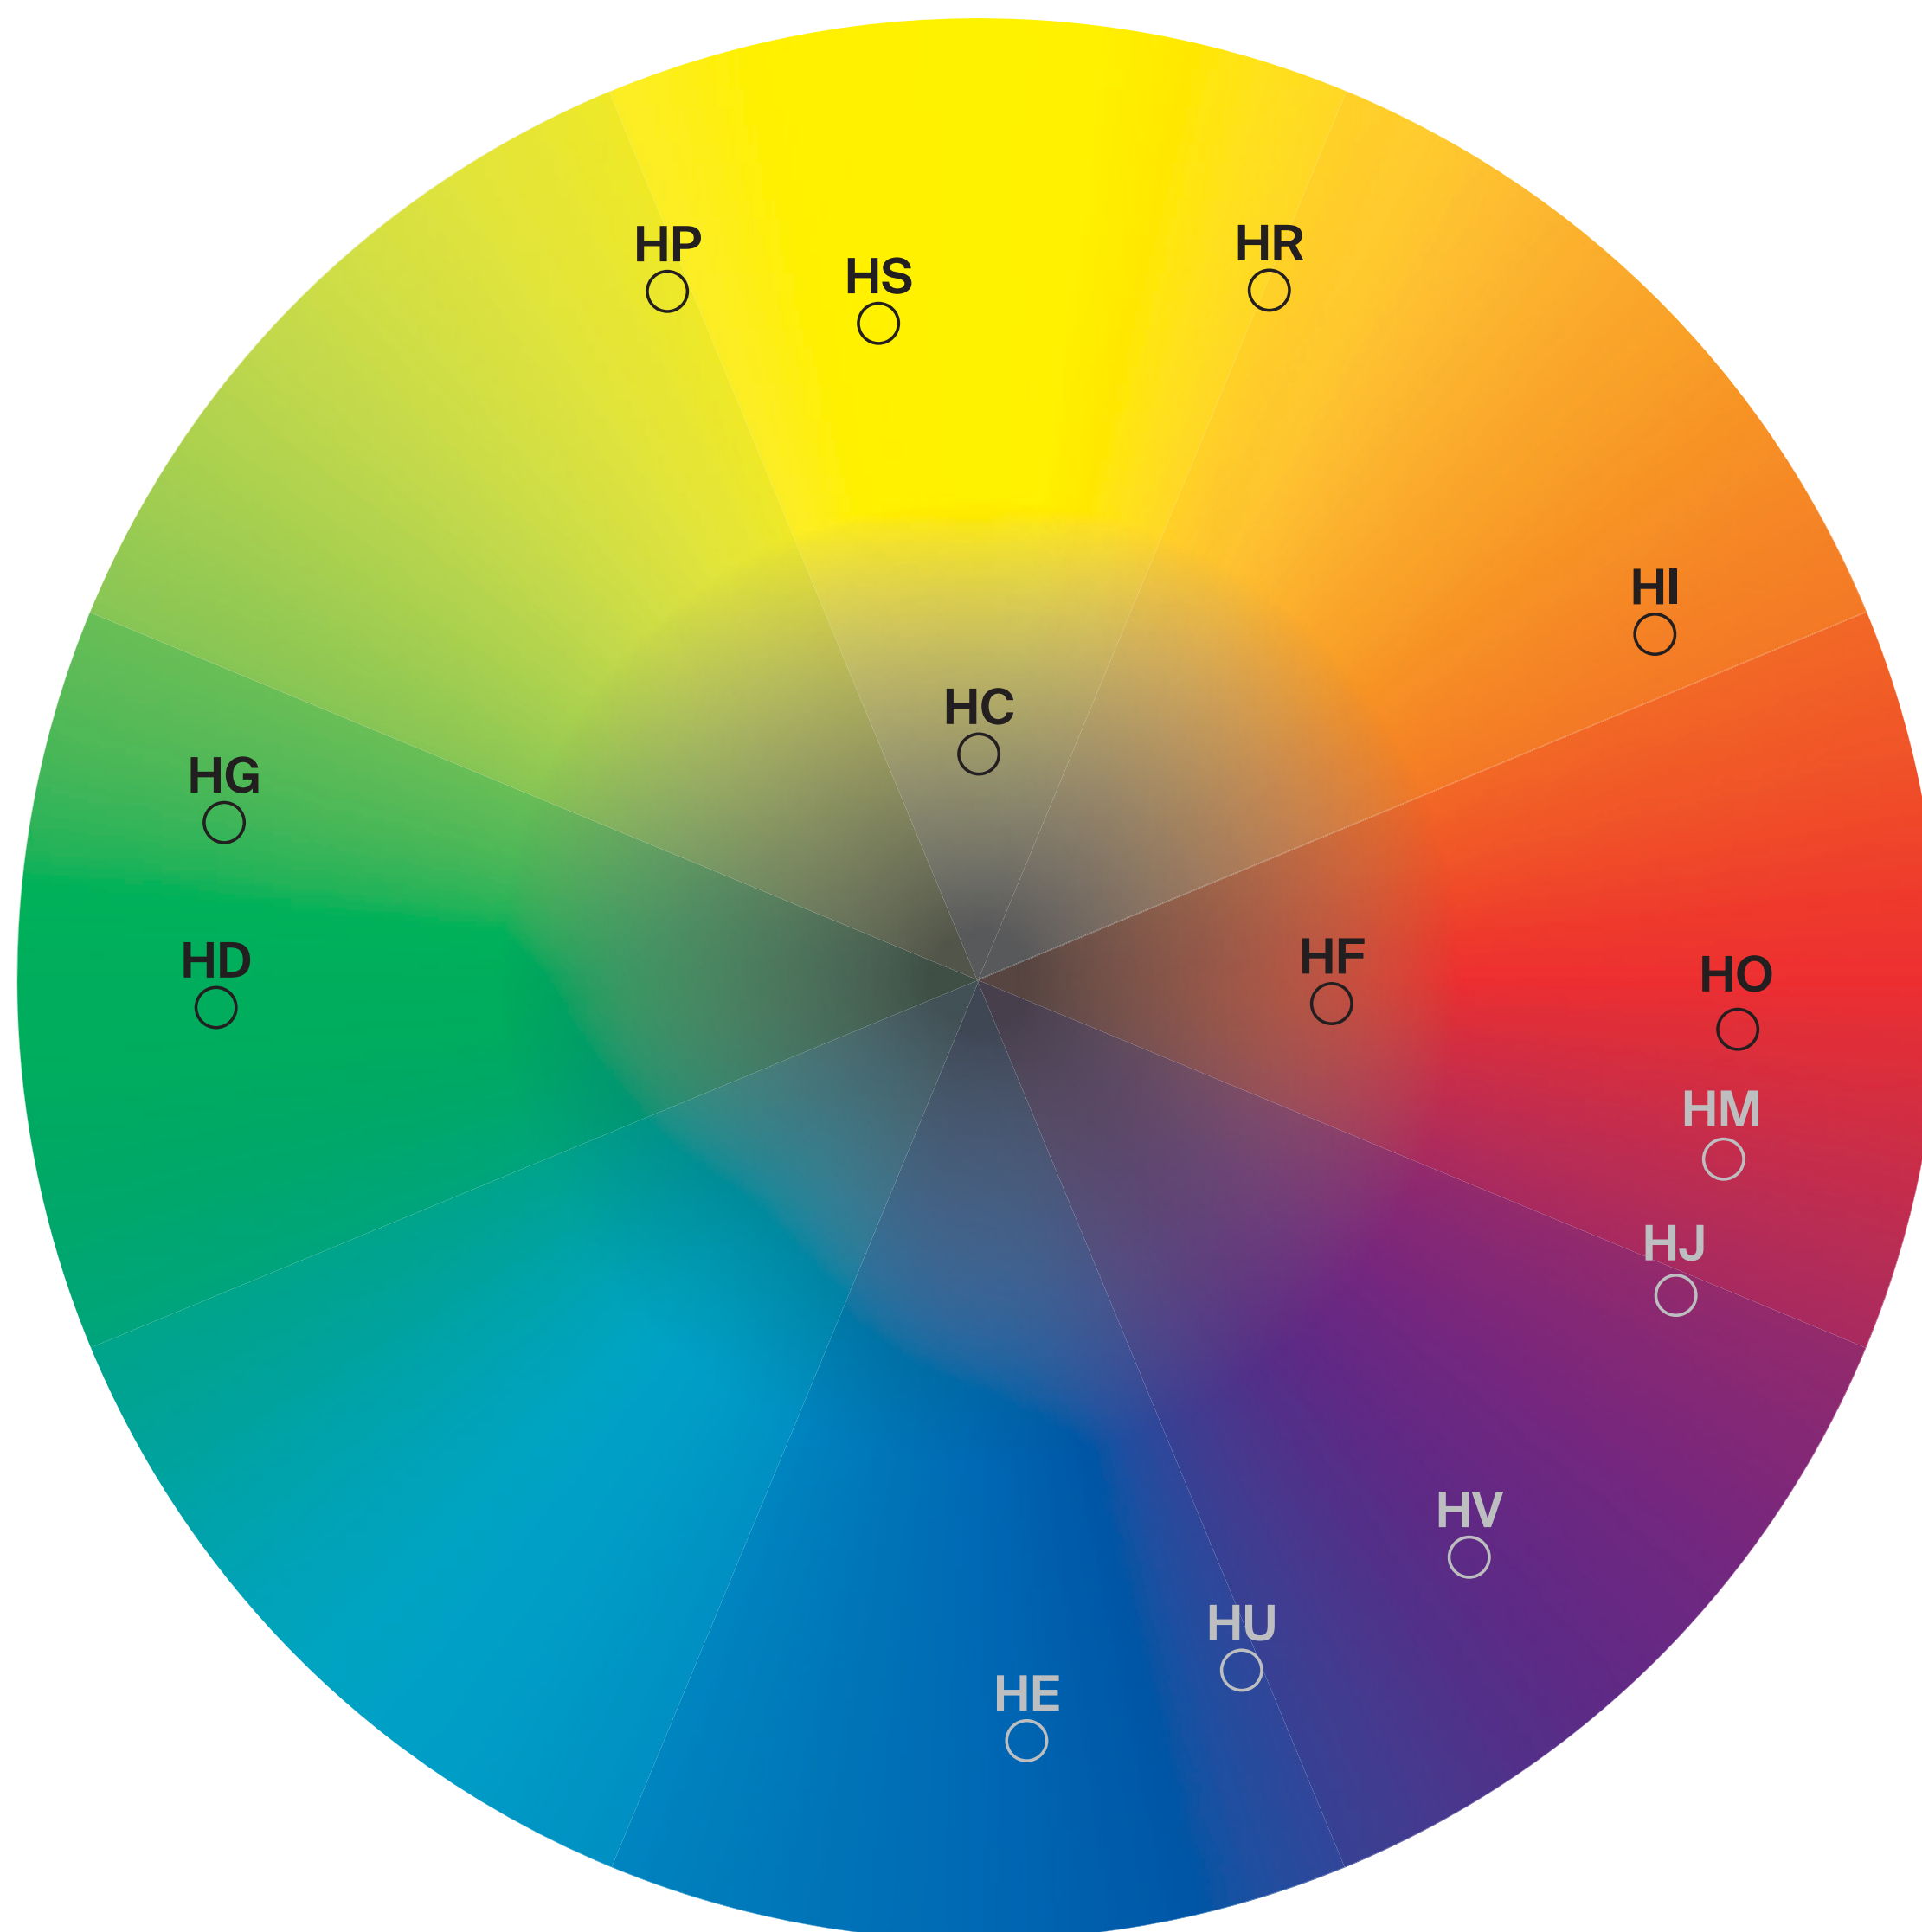

Tinting Guide

TONER SYMBOL	TONER
	HD-10-GRN Green
	HG-10-YSG Yellow Shade Green
	HP-10-YEL Yellow
	HS-10-HSY High Strength Yellow
	HR-10-RSY Red Shade Yellow
	HC-15-YOX Yellow Oxide
	HI-10-ORN Orange
	HO-10-RED Organic Red
	HF-15-ROX Red Oxide
	HM-10-MAG Magenta
	HJ-10-QVI Quinacridone Violet
	HV-10-CBZ Carbazole Violet
	HU-10-RSB Red Shade Blue
	HE-10-BLU Blue

TONER SYMBOL	TONER
	HB-10-BLK* Black
	HL-10-JBK* Jet Black
	HW-10-WHI* White

TONER SYMBOL	TONER
	HX-10-FAL* Fine Aluminum
	HY-10-MAL* Medium Aluminum
	HZ-10-CAL* Coarse Aluminum

* Not shown on above color wheel.

PPG Commercial Coatings • 19699 Progress Drive, Strongsville, OH 44149 • 1.800.647.6050 • ppgversolon.com