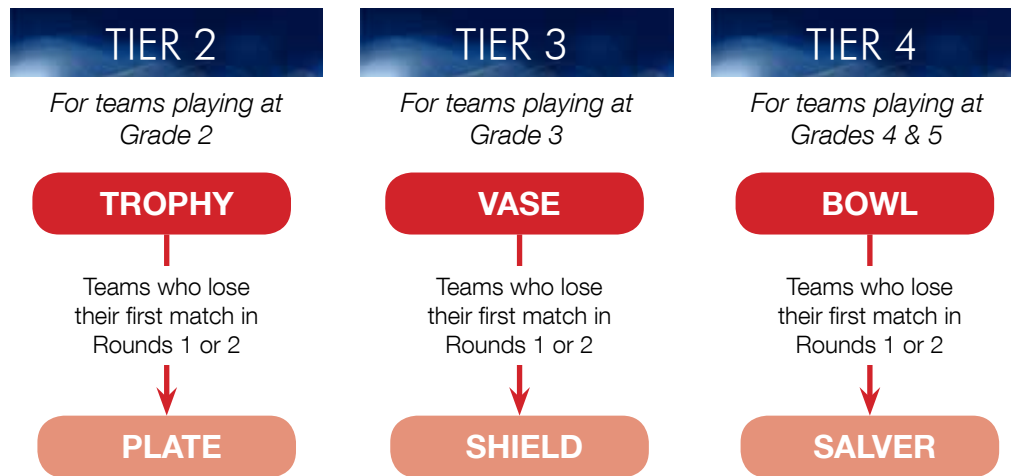

TIERED CHAMPIONSHIPS: EXPLAINED

At the start of each season, we aim to give each team at least two matches at a level appropriate to the league hockey they play. Here is the journey they take.

SUNDAY'S PREVIEW