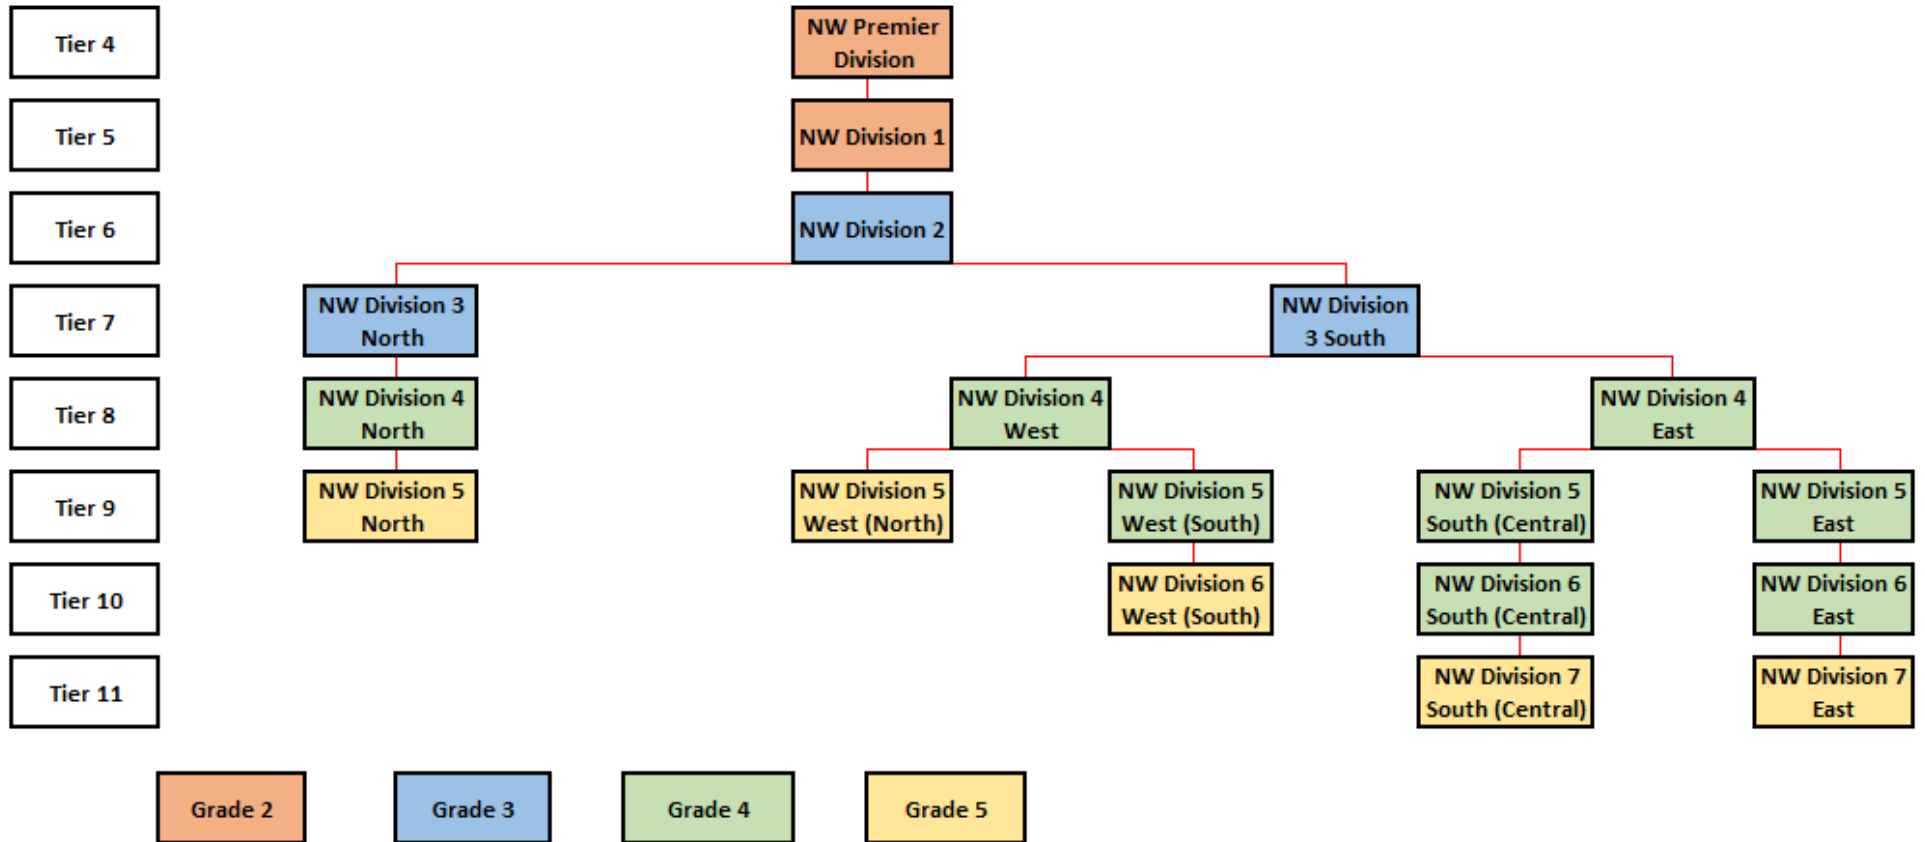

NORTH WEST HOCKEY

2024-2025 Men's Divisions

NORTH WEST HOCKEY

Grade 2

Grade 3

Grade 4

Grade 5

2024-2025 Men's Divisions

NW Division 7 South (Central)
Alderley Edge 6
Alderley Edge Development
Crewe Vagrants Development
Deeside Ramblers 7
Golborne 3
Knutsford 3
Macclesfield 4
Sandbach 2

NW Division 7 East
Bolton Development
Bowdon 8
Bowdon 9
Buxton 4
Didsbury Northern 7
Didsbury Northern Development
Leigh 1
Sale 3
South Manchester 3
Stockport Bramhall 3
Timperley Development
Wigan 2