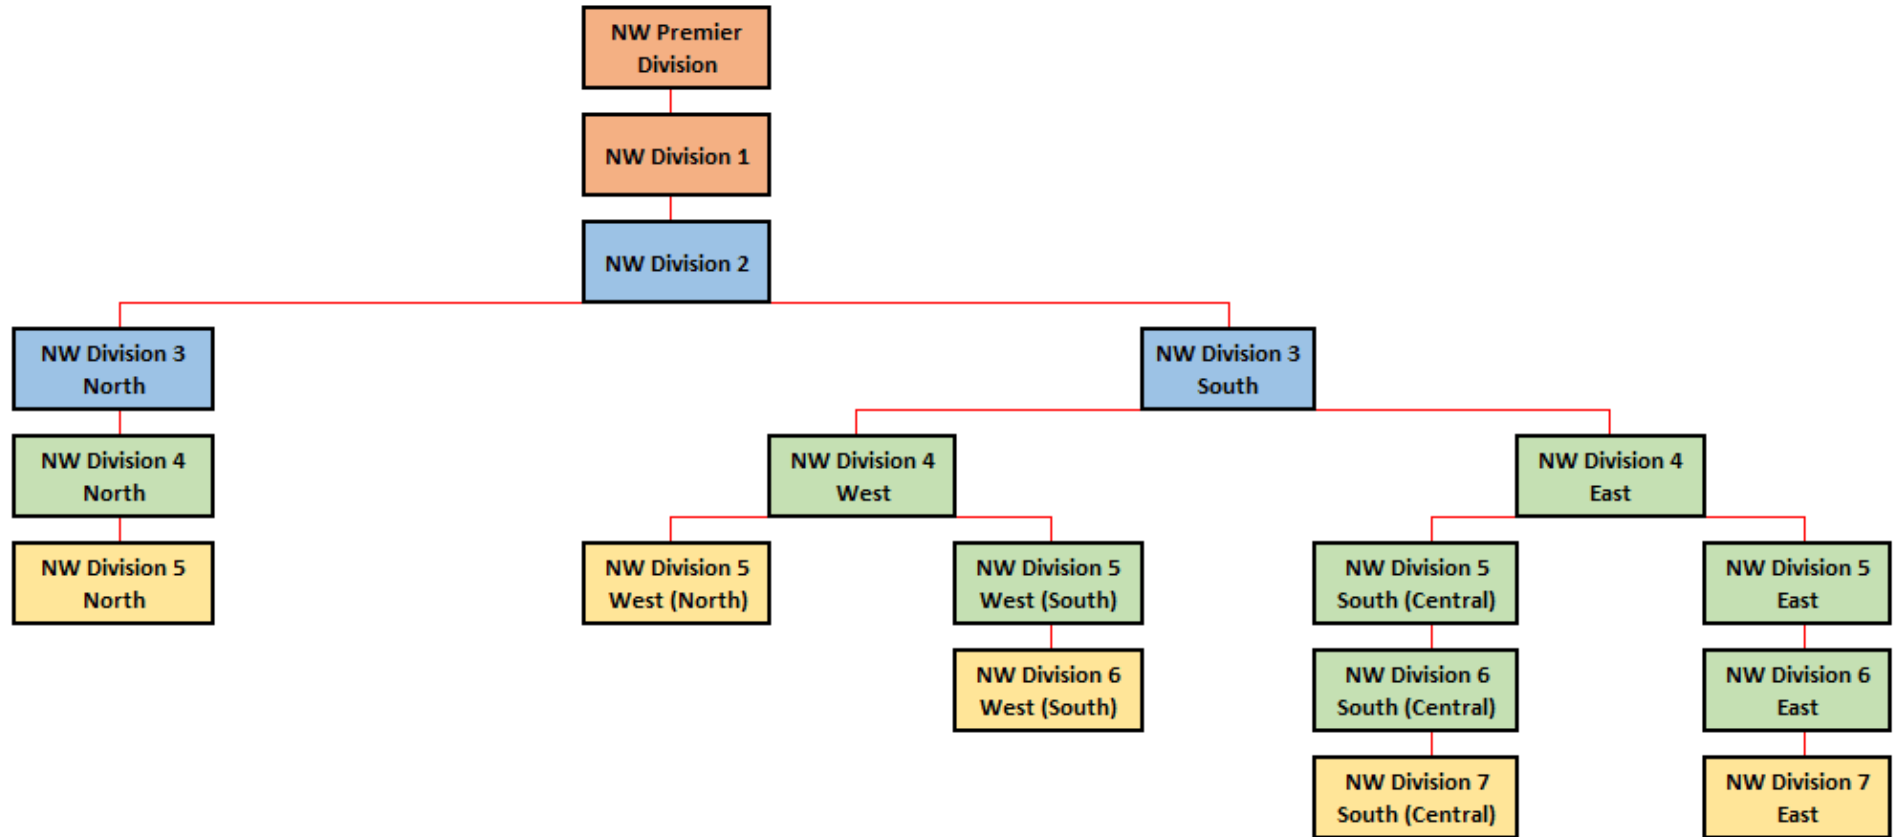

NORTH WEST HOCKEY

2026-2027 Men's Divisions

Division Structure may be adjusted in the 2027-2028 season to accommodate new Clubs and Team entries

NORTH WEST HOCKEY

Grade 2

Grade 3

Grade 4

Grade 5