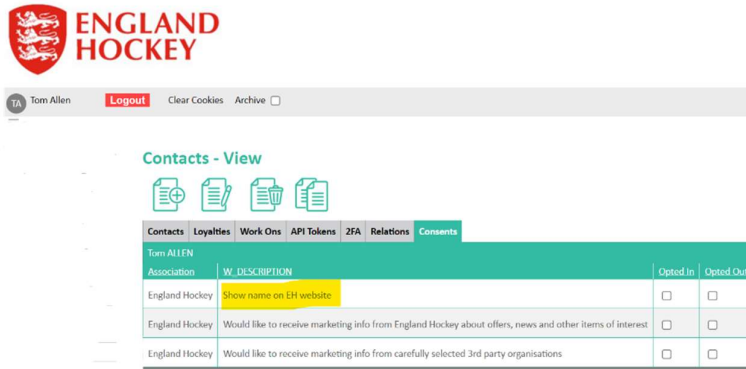

Consent can be given or withdrawn via an individual's profile on GMS.

- From the home screen, click on your name (in the top left-hand corner):

MIDLANDS ADULT LEAGUE

GMS update July 2024

- On the next screen, select 'Consents' – where you can consent or withdraw consent for your name appearing on a match sheet on the website: