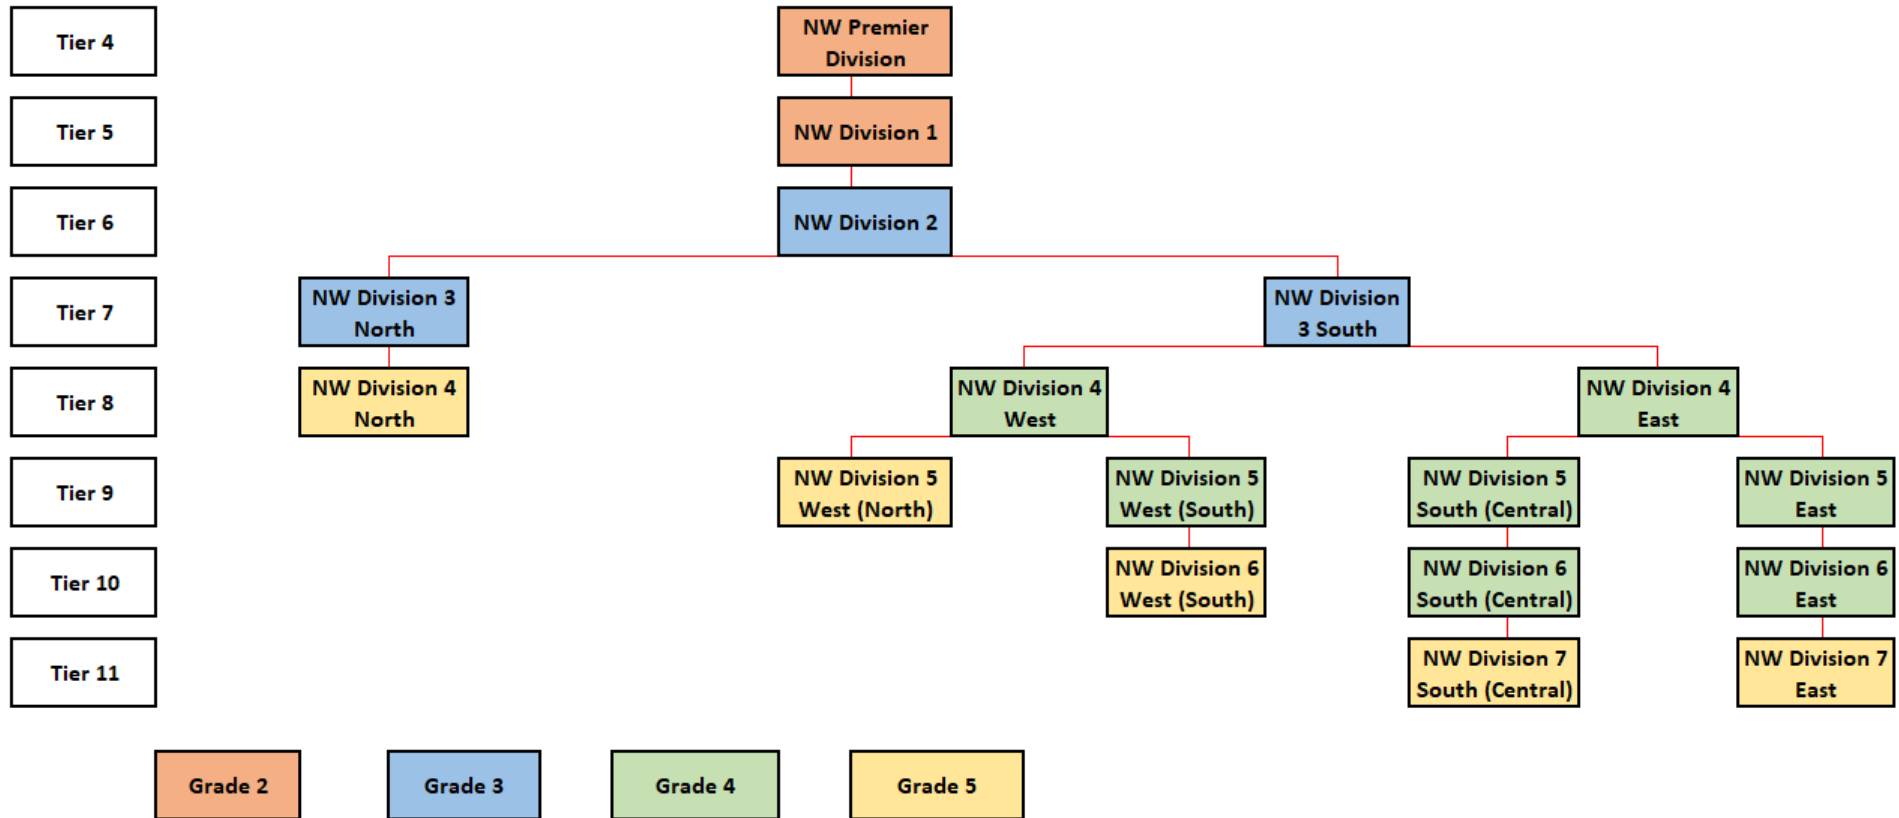

NORTH WEST HOCKEY

Grade 2

Grade 3

Grade 4

Grade 5

2025-2026 Open/Men's Divisions Final Standings

NORTH WEST HOCKEY

Grade 2