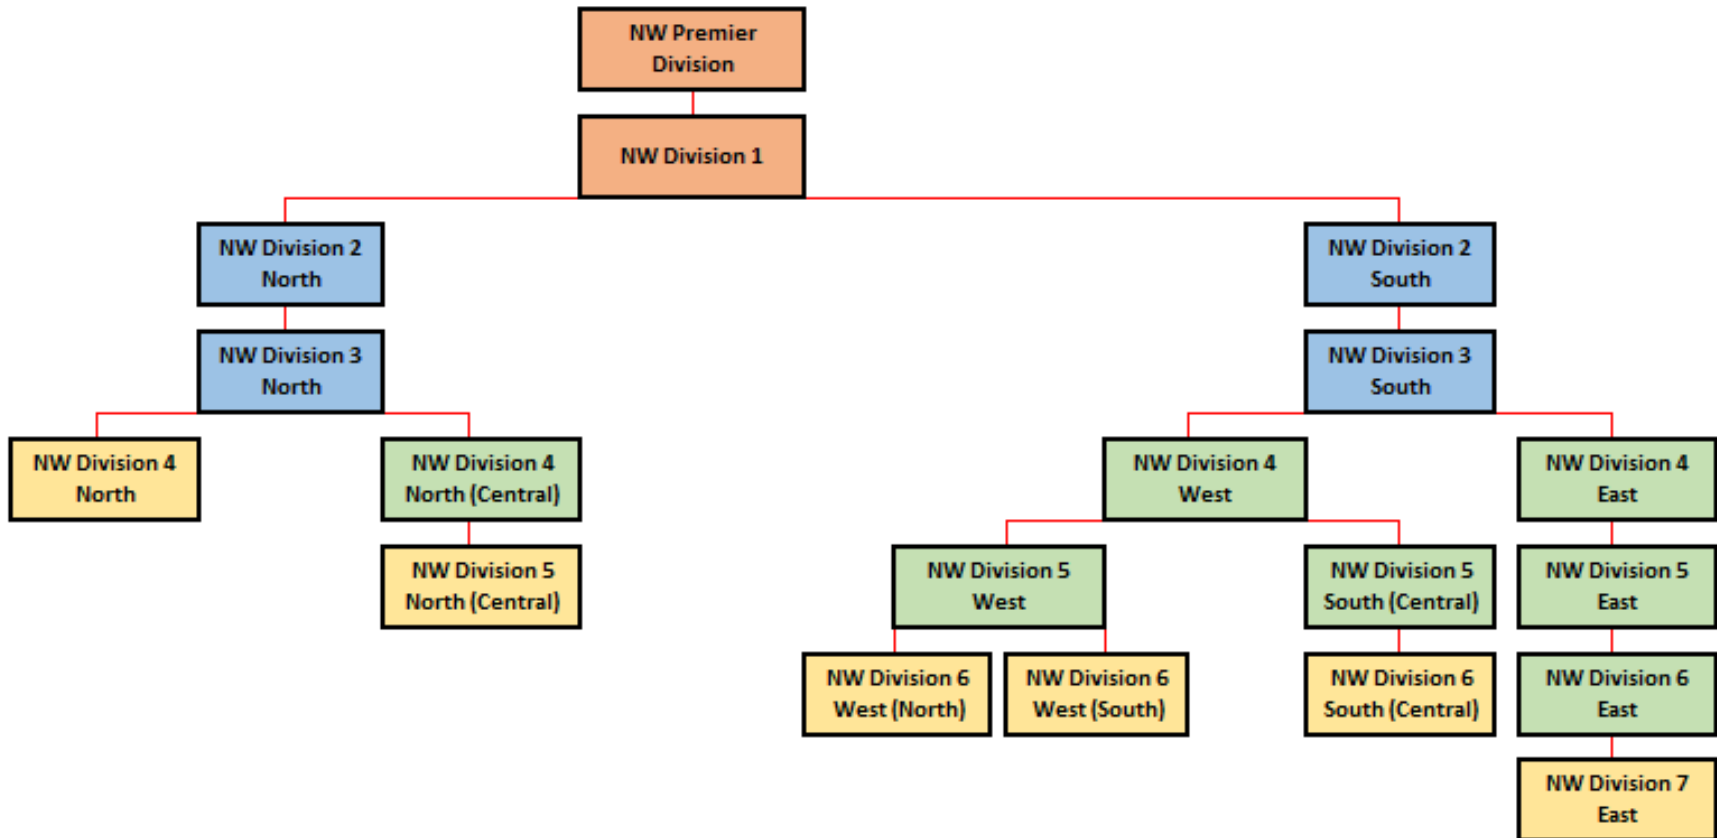

NORTH WEST HOCKEY

2026-2027 Women's Divisions

Division Structure may be adjusted in the 2027-2028 season to accommodate new Clubs and Team entries

NORTH WEST HOCKEY

Grade 2

Grade 3

Grade 4

Grade 5

2026-2027 Women's Divisions

NW Premier Division
Alderley Edge 2
Brooklands Poynton 1
Chester 1
Deeside Ramblers 1
Didsbury Northern 2
Liverpool Sefton 1
Longridge 1
Lymm 1
Macclesfield 1
Neston 1
Timperley 2
Wilmslow 1

NW Division 5 South (Central)
Alderley Edge 4
Alderley Edge 5
Alderley Edge 6
Crewe Vagrants 2
Crewe Vagrants 3
Deeside Ramblers 3
Deeside Ramblers 4
Knutsford 1
Lymm 3
Whitchurch 2
Wilmslow 3
Winnington Park 2