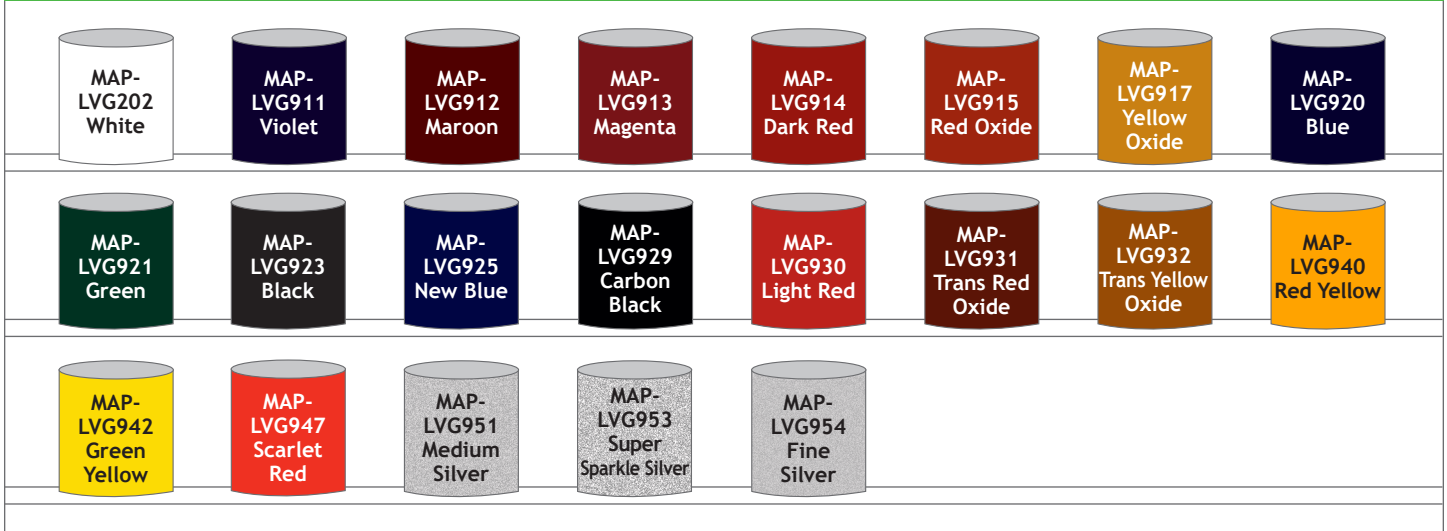

## MAP-LV Intermix Colors Gloss

Because of variations in monitors and printers, the colors shown above may vary from the actual toner colors.

### Reducer Options

- MAP-LVRS01 = For spray
- MAP-LVRS02 = For spray and extended pot life
- MAP-LVRB51 = For Brush/Roll

\*Add in sequential order based on percentages used in formulas.

Mix ratio = 3:1:1 (3=paint, 1=catalyst, 1= reducer)

# Matthews Paint Product Reference Guide: MAP-LV Gloss

## MAP-LV Intermix Colors Gloss with Metallic Colors

Because of variations in monitors and printers, the colors shown above may vary from the actual toner colors.