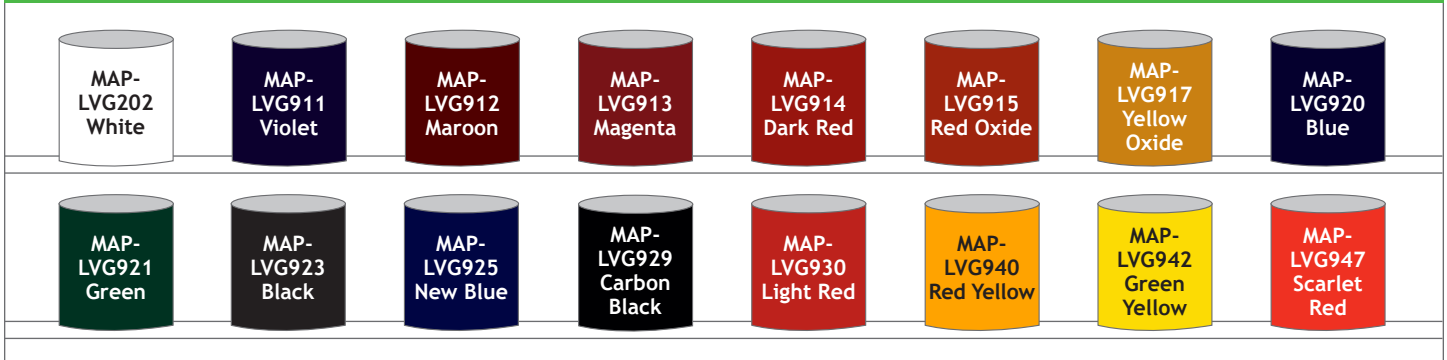

# Matthews Paint Product Reference Guide: MAP-LV Gloss

## MAP-LV Intermix Colors Gloss

Because of variations in monitors and printers, the colors shown above may vary from the actual toner colors.

### Reducer Options

- MAP-LVRS01 = For spray
- MAP-LVRS02 = For spray and extended pot life
- MAP-LVRB51 = For Brush/Roll

\*Add in sequential order based on percentages used in formulas.

Mix ratio = 3:1:1 (3=paint, 1=catalyst, 1= reducer)

## MAP-LV Intermix Colors Gloss with Metallic Colors

Because of variations in monitors and printers, the colors shown above may vary from the actual toner colors.