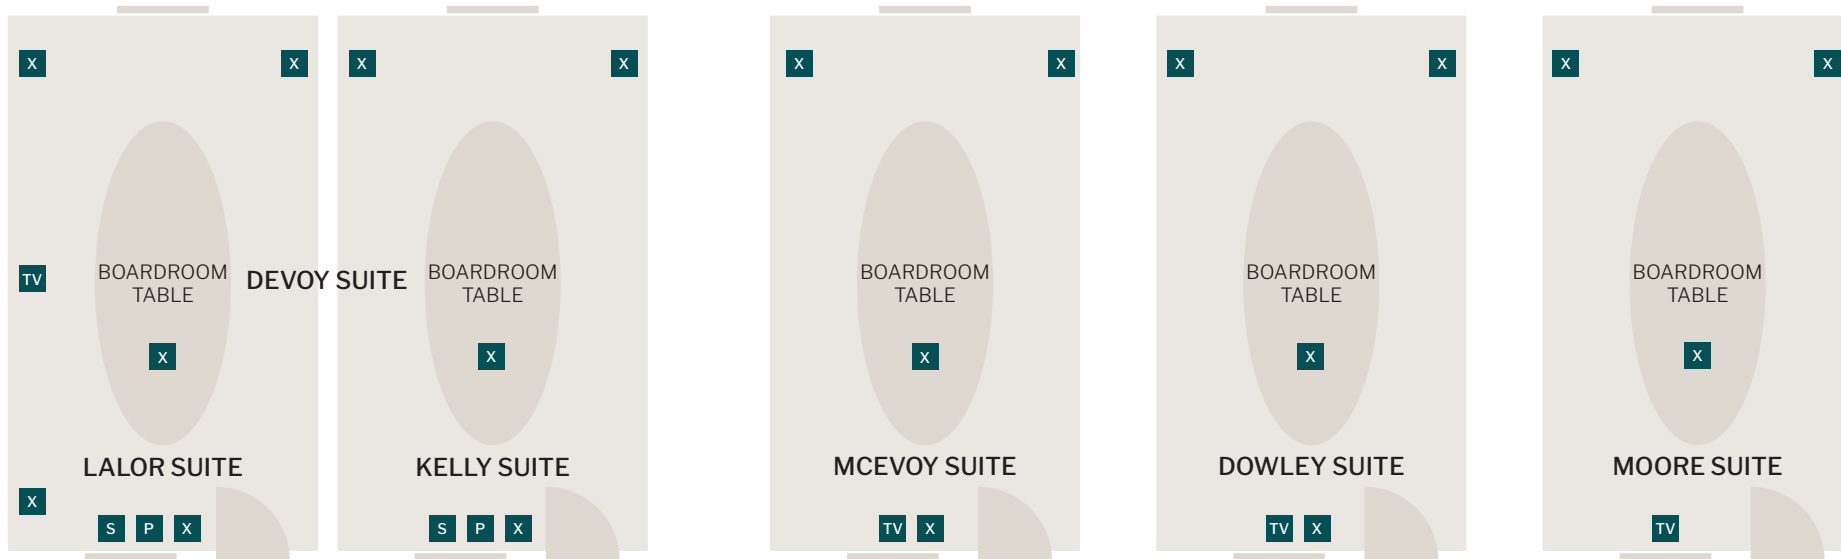

GROUND FLOOR

LEGEND

-  Electrical Socket
-  Screen
-  Built in LCD Projector
-  Pillar
-  65" Plasma Television

ROOM	L (M)	W (M)	H (M)	AREA (SQM)	BOARDROOM	U-SHAPE	CLASSROOM	CABARET	THEATRE	GALA DINNER
BALLROOM	29.8	19	5	551	100	90	250	280	550	350
BALLROOM 1	15.9	19	5	302	70	40	120	120	150	90
BALLROOM 2	10.8	19	5	205	40	25	80	80	80	-
STAGE	10.6	5	3.7	53	-	-	-	-	-	-
GARDEN ROOM	19.2	8.3	5	159	-	-	-	50	50	-
CINEMA	8.6	6.2	5	54	-	-	-	-	-	-

FIRST FLOOR

HALLWAY

HALLWAY

LEGEND		ROOM	L (M)	W (M)	H (M)	AREA (SQM)	BOARDROOM	U-SHAPE	CLASSROOM	CABARET	THEATRE
X	Electrical Socket	MOORE	5.8	4.6	2.7	26.7	12	-	-	-	-
S	Screen	DOWLEY	7.7	4.6	2.7	33.6	12	-	-	-	-
P	Built in LCD Projector	MCEVOY	7.3	4.6	2.7	33.6	12	-	-	-	-
L	Pillar	KELLY	8.2	4.6	2.7	37.7	18	30	15	-	25
TV	65" Plasma Television	LALOR	8.2	4.6	2.7	37.7	18	30	15	-	25
		DEVOY	16.4	4.6	2.7	75.5	30	25	24	42	50
		DORAN	11.2	7.5	2.7	84	36	30	24	30	50