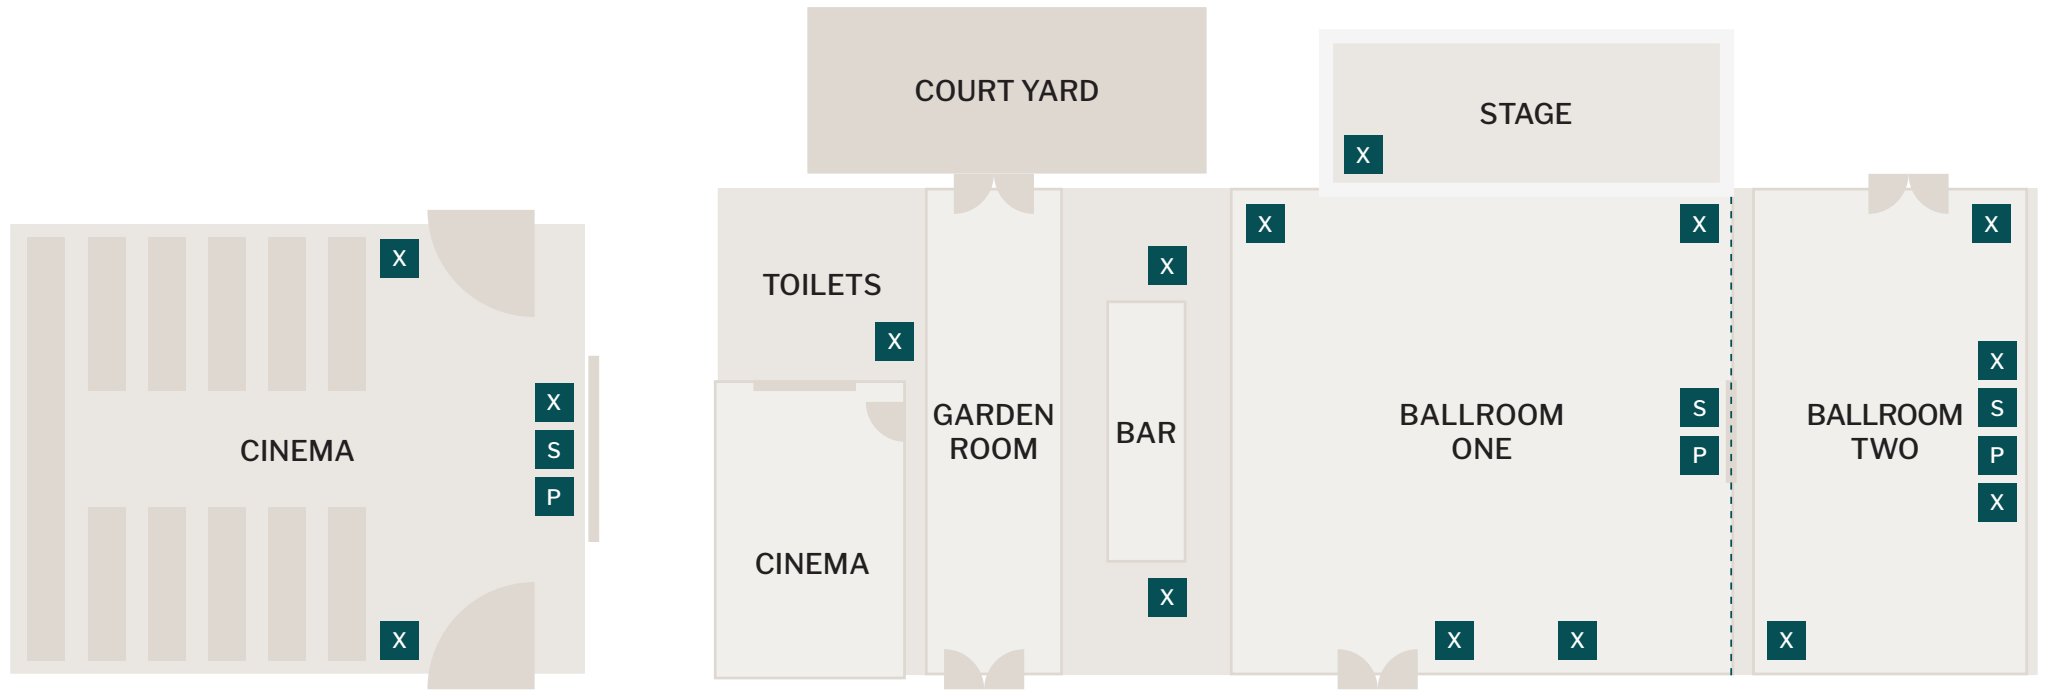

GROUND FLOOR

LEGEND

-  Electrical Socket
-  Screen
-  Built in LCD Projector
-  Pillar
-  65" Plasma Television

ROOM	L (M)	W (M)	H (M)	AREA (SQM)	BOARDROOM	U-SHAPE	CLASSROOM	CABARET	THEATRE	GALA DINNER
BALLROOM	29.8	19	5	551	100	90	250	280	550	350
BALLROOM 1	15.9	19	5	302	70	40	120	120	150	90
BALLROOM 2	10.8	19	5	205	40	25	80	80	80	-
STAGE	10.6	5	3.7	53	-	-	-	-	-	-
GARDEN ROOM	19.2	8.3	5	159	-	-	-	50	50	-
CINEMA	8.6	6.2	5	54	-	-	-	-	-	-

FIRST FLOOR

HALLWAY

HALLWAY

LEGEND		ROOM	L (M)	W (M)	H (M)	AREA (SQM)	BOARDROOM	U-SHAPE	CLASSROOM	CABARET	THEATRE
X	Electrical Socket	MOORE	5.8	4.6	2.7	26.7	12	-	-	-	-
S	Screen	DOWLEY	7.7	4.6	2.7	33.6	12	-	-	-	-
P	Built in LCD Projector	MCEVOY	7.3	4.6	2.7	33.6	12	-	-	-	-
L	Pillar	KELLY	8.2	4.6	2.7	37.7	18	30	15	-	25
TV	65" Plasma Television	LALOR	8.2	4.6	2.7	37.7	18	30	15	-	25
		DEVOY	16.4	4.6	2.7	75.5	30	25	24	42	50
		DORAN	11.2	7.5	2.7	84	36	30	24	30	50