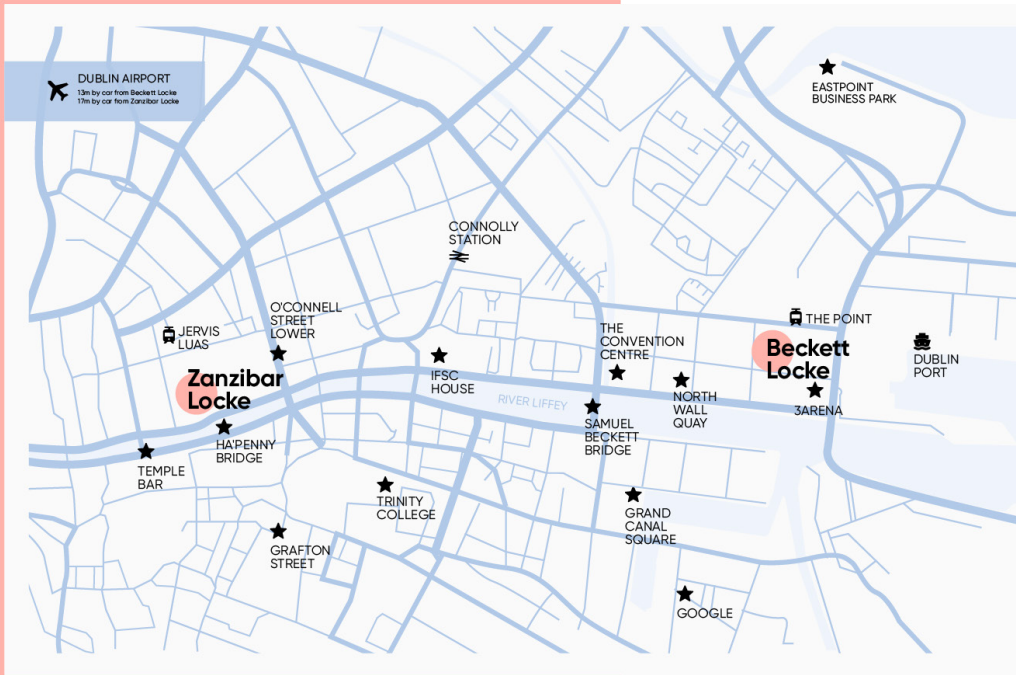

Beckett Locke, North Docks. More than just a place to sleep.

OPENING SPRING 2021.

Work. Rest. Play. Or all the above. This is Beckett Locke. 138 beautifully designed studios, including 72 one-beds and 31 two-beds. From a generous 23sqm, to a supersized 50sqm with separate areas to eat, work and sleep. As well as bustling, open-plan, communal areas to make yourself at home in – including a cocktail bar, co-working space and all-day restaurant.

Your place in Dublin's buzzing Docklands.

Find Beckett Locke just steps away from the 3Arena, Silicon Dock, Convention Centre and a whole host of bars and restaurants. Plus all the sights of Dublin a few minutes away by public transport. Stay for business. Stay for pleasure. Stay your way.

Locke

Beckett Locke, North Docks - Dublin
Northwall Avenue, Point Square Village, Dublin 1.

dublin.sales@lockeliving.com | lockeliving.com