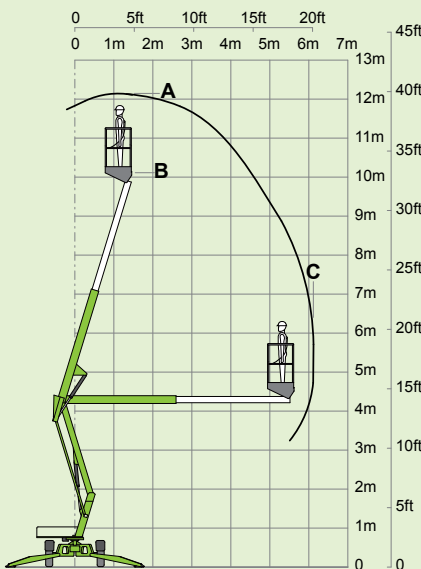

niftylift

120T

(A) 12.2m
40ft

(B) 10.2m
33ft 6in

(C) 6.1m
20ft

200kg
440lbs

1.1m x 0.65m
3ft 7in x 2ft 2in

(D) 1.9m
6ft 3in

(E) 1.1m
3ft 7in

(F) 1.5m
4ft 11in

(G) 3.55m
11ft 8in

(J) 4.5m
14ft 9in

1400kg
3100lbs

niftylift

Chalkdell Drive, Shenley Wood,
Milton Keynes, MK5 6GF
England, United Kingdom
+44 (0)1908 223456
sales@niftylift.com
www.niftylift.com