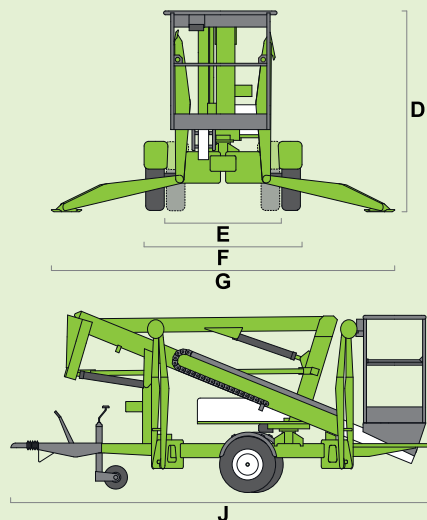

niftylift

120T

(A) 12.2m
40ft

(B) 10.2m
33ft 6in

(C) 6.1m
20ft

200kg
440lbs

1.1m x 0.65m
3ft 7in x 2ft 2in

(D) 1.9m
6ft 3in

(E) 1.1m
3ft 7in

(F) 1.5m
4ft 11in

(G) 3.55m
11ft 8in

(J) 4.5m
14ft 9in

1400kg
3100lbs

niftylift

Chalkdell Drive, Shenley Wood,
Milton Keynes, MK5 6GF
England, United Kingdom
+44 (0)1908 223456
sales@niftylift.com
www.niftylift.com