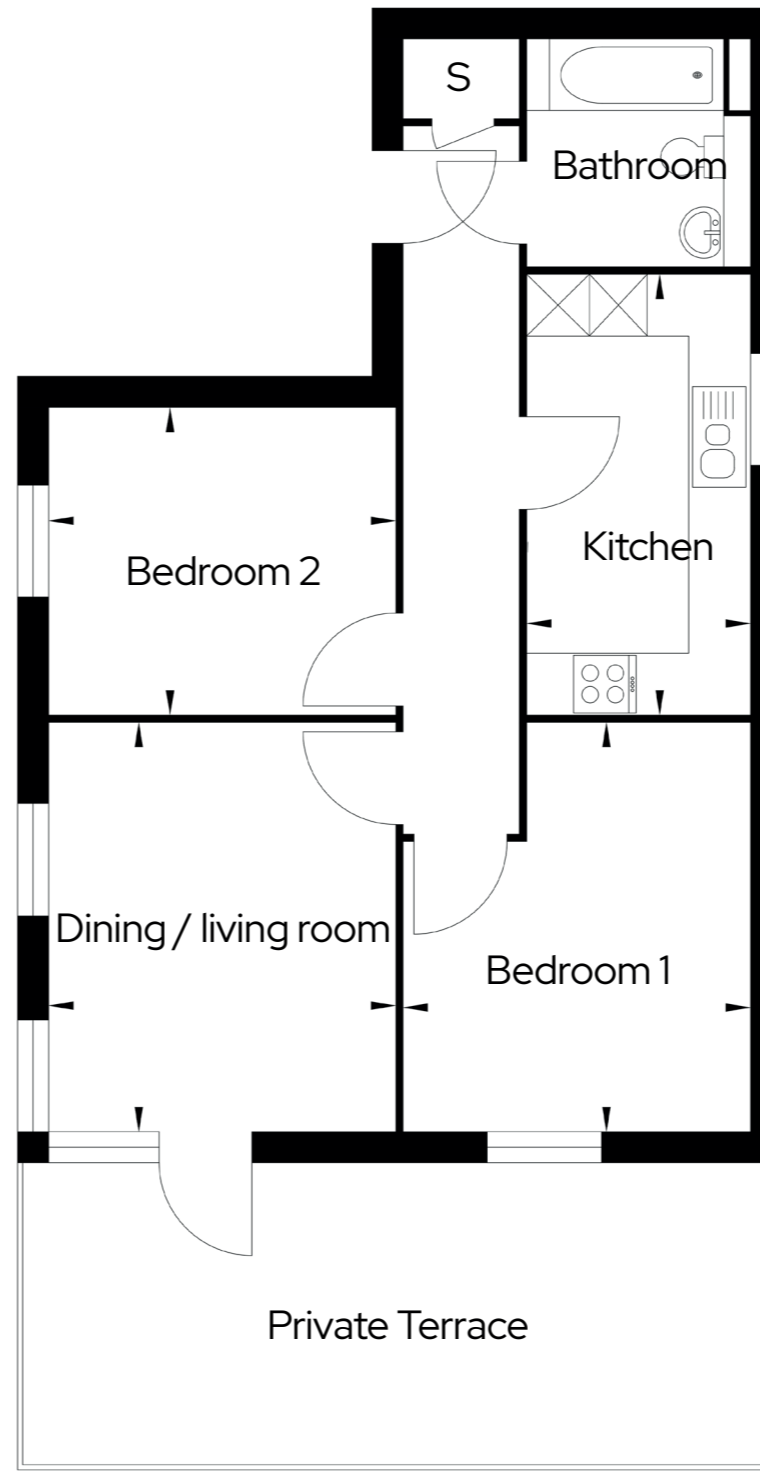

Potters Grove Type A11

2 Bedroom apartment
Plots 1115

2  1  1 

Room

Kitchen	4.3m x 2.7m
---------	-------------

Dining/living	4.0m x 3.4m
---------------	-------------

Bedroom one	4.0m x 3.4m
-------------	-------------

Bedroom two	3.0m x 3.4m
-------------	-------------

Terrace	3.0m x 7.1m
---------	-------------

S Storage

Third
Floor