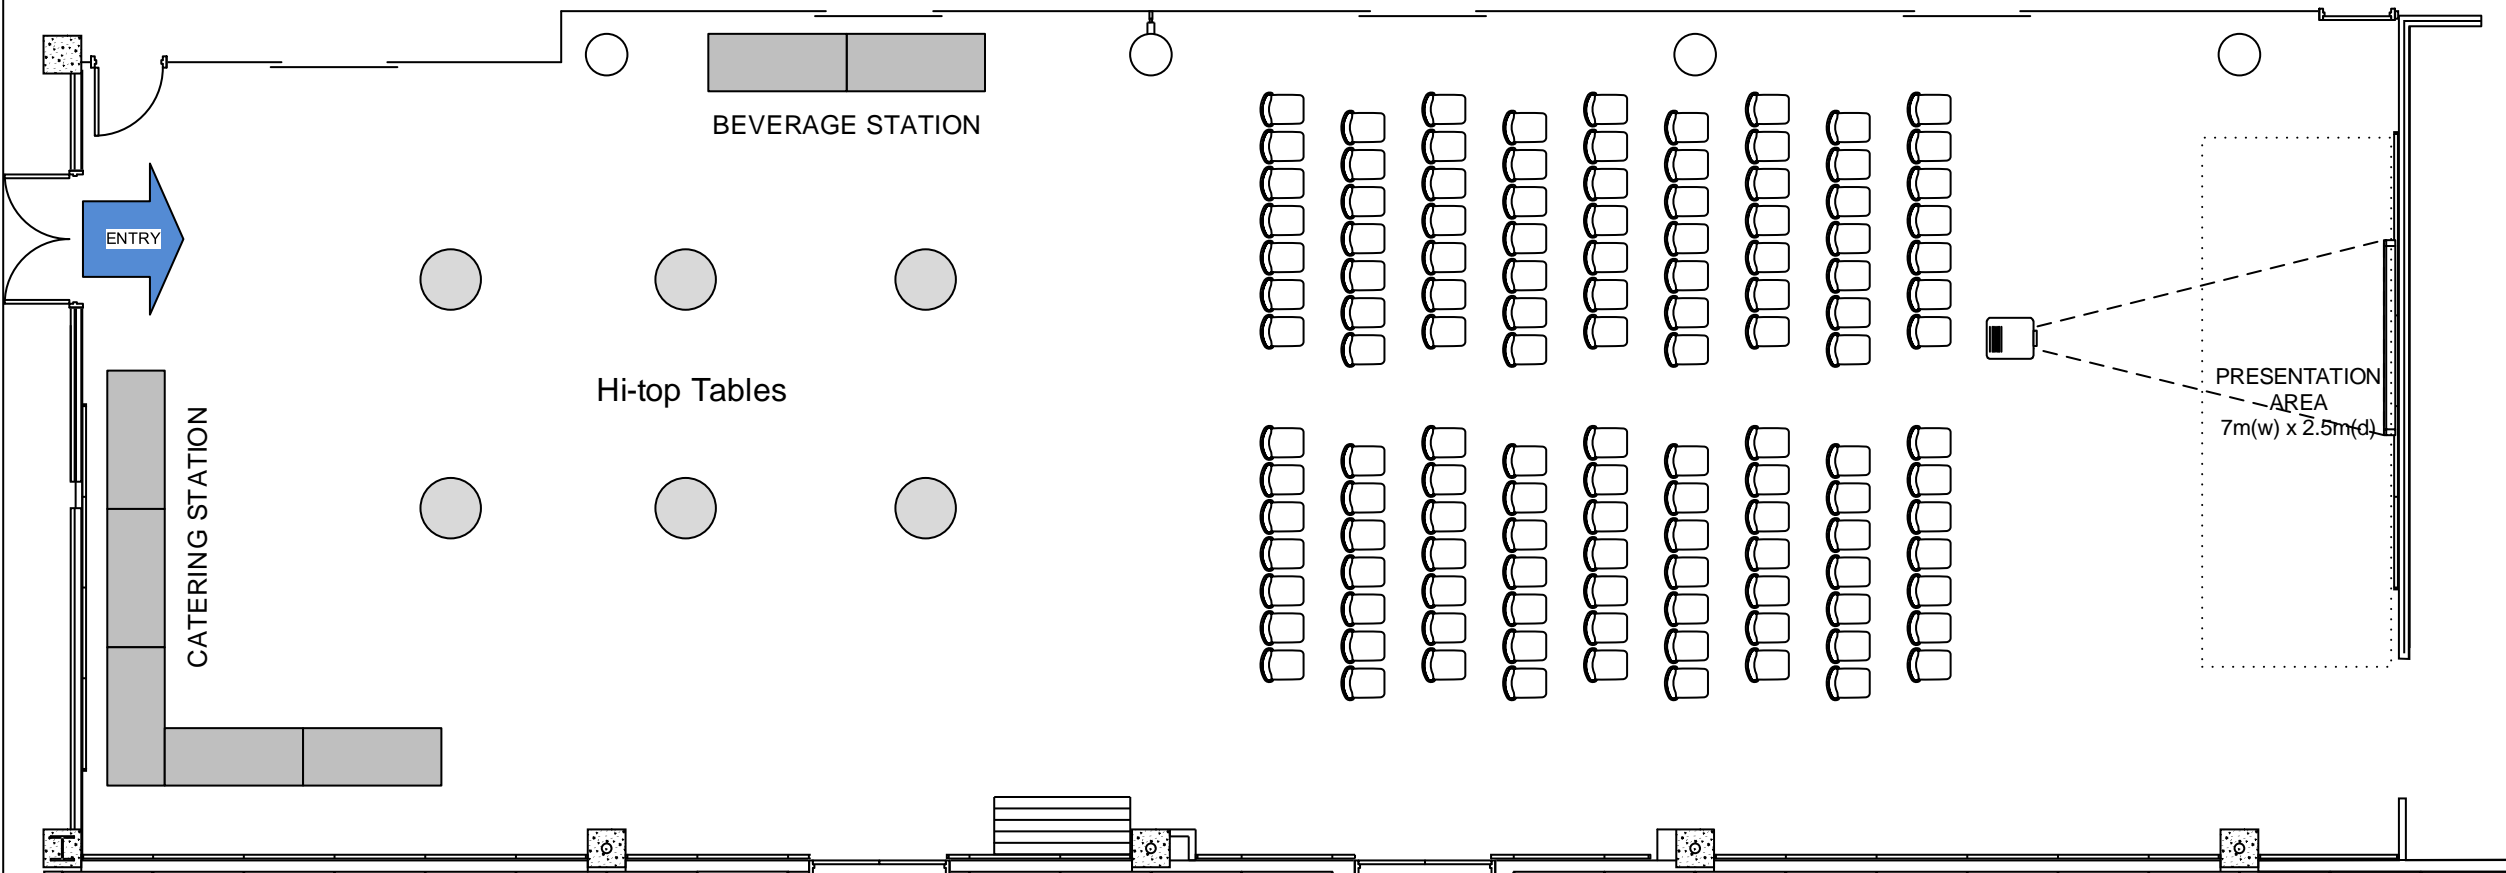

ACCESS FROM STREET LEVEL

PRESENTATION AREA
7m(w) x 2.5m(d)

VICTORY ROOM – 126pax