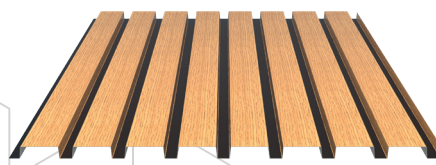

## JI NatureBlack

As a Maestro, build your composition with our two-tone finishing.

JI Étésien 26

JI Sonora 25-72 Chevron

JI Sonora 40-40 Tasseau