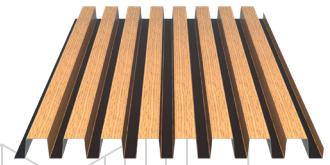

## JI NatureBlack

As a Maestro, build your composition with our two-tone finishing.

JI Étésien 26

JI Sonora 25-72 Chevron

JI Sonora 40-40 Tasseau

## Bet on quality

- **Built to last:** Crafted with pre-lacquered steel of the highest quality, available in different finishing, our profiles are designed for longevity.
- **Robust construction:** With a steel thickness of 0.75mm, these profiles are engineered to endure, ensuring your investment lasts.