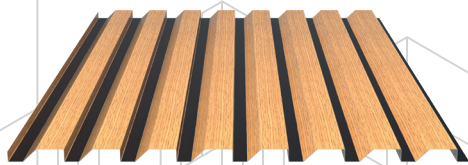

## It's time to dream

- **Modern elegance meets functionality:** Inspired by openwork façades and claustra, our new JI Nature range features a two-tone design in black and wood colors, offering a stunningly realistic appearance that will redefine tomorrow's architectural aesthetics.
- **Customizable designs:** Choose the unique square or triangular wave patterns you desire with our JI Sonora and JI Étésien profiles, available in lengths up to 6m for a truly tailored finish.

## Enjoy simplicity and end-up with low maintenance

- **Effortless installation:** Enjoy the simplicity of traditional installation techniques, allowing for both vertical and horizontal placement to suit any project requirement.
- **Low maintenance:** Designed for ease, our profiles require minimal upkeep contrary to traditional wood, freeing you to enjoy the enduring beauty without the hassle.

## JI NatureBlack

As a Maestro, build your composition with our two-tone finishing.

JI Étésien 26

JI Sonora 25-72 Chevron

JI Sonora 40-40 Tasseau