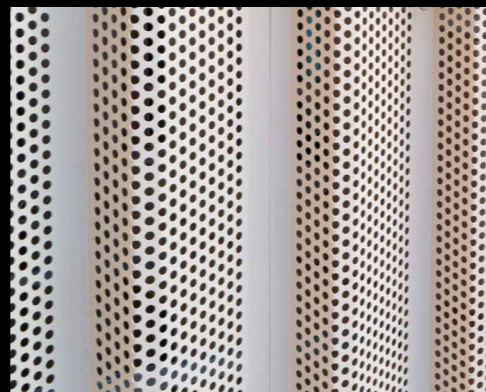

Project: Le Quatuor (Offices) - Angers (France)
Product: JI Magine

Perforated panels, perfect to keep the sun out.