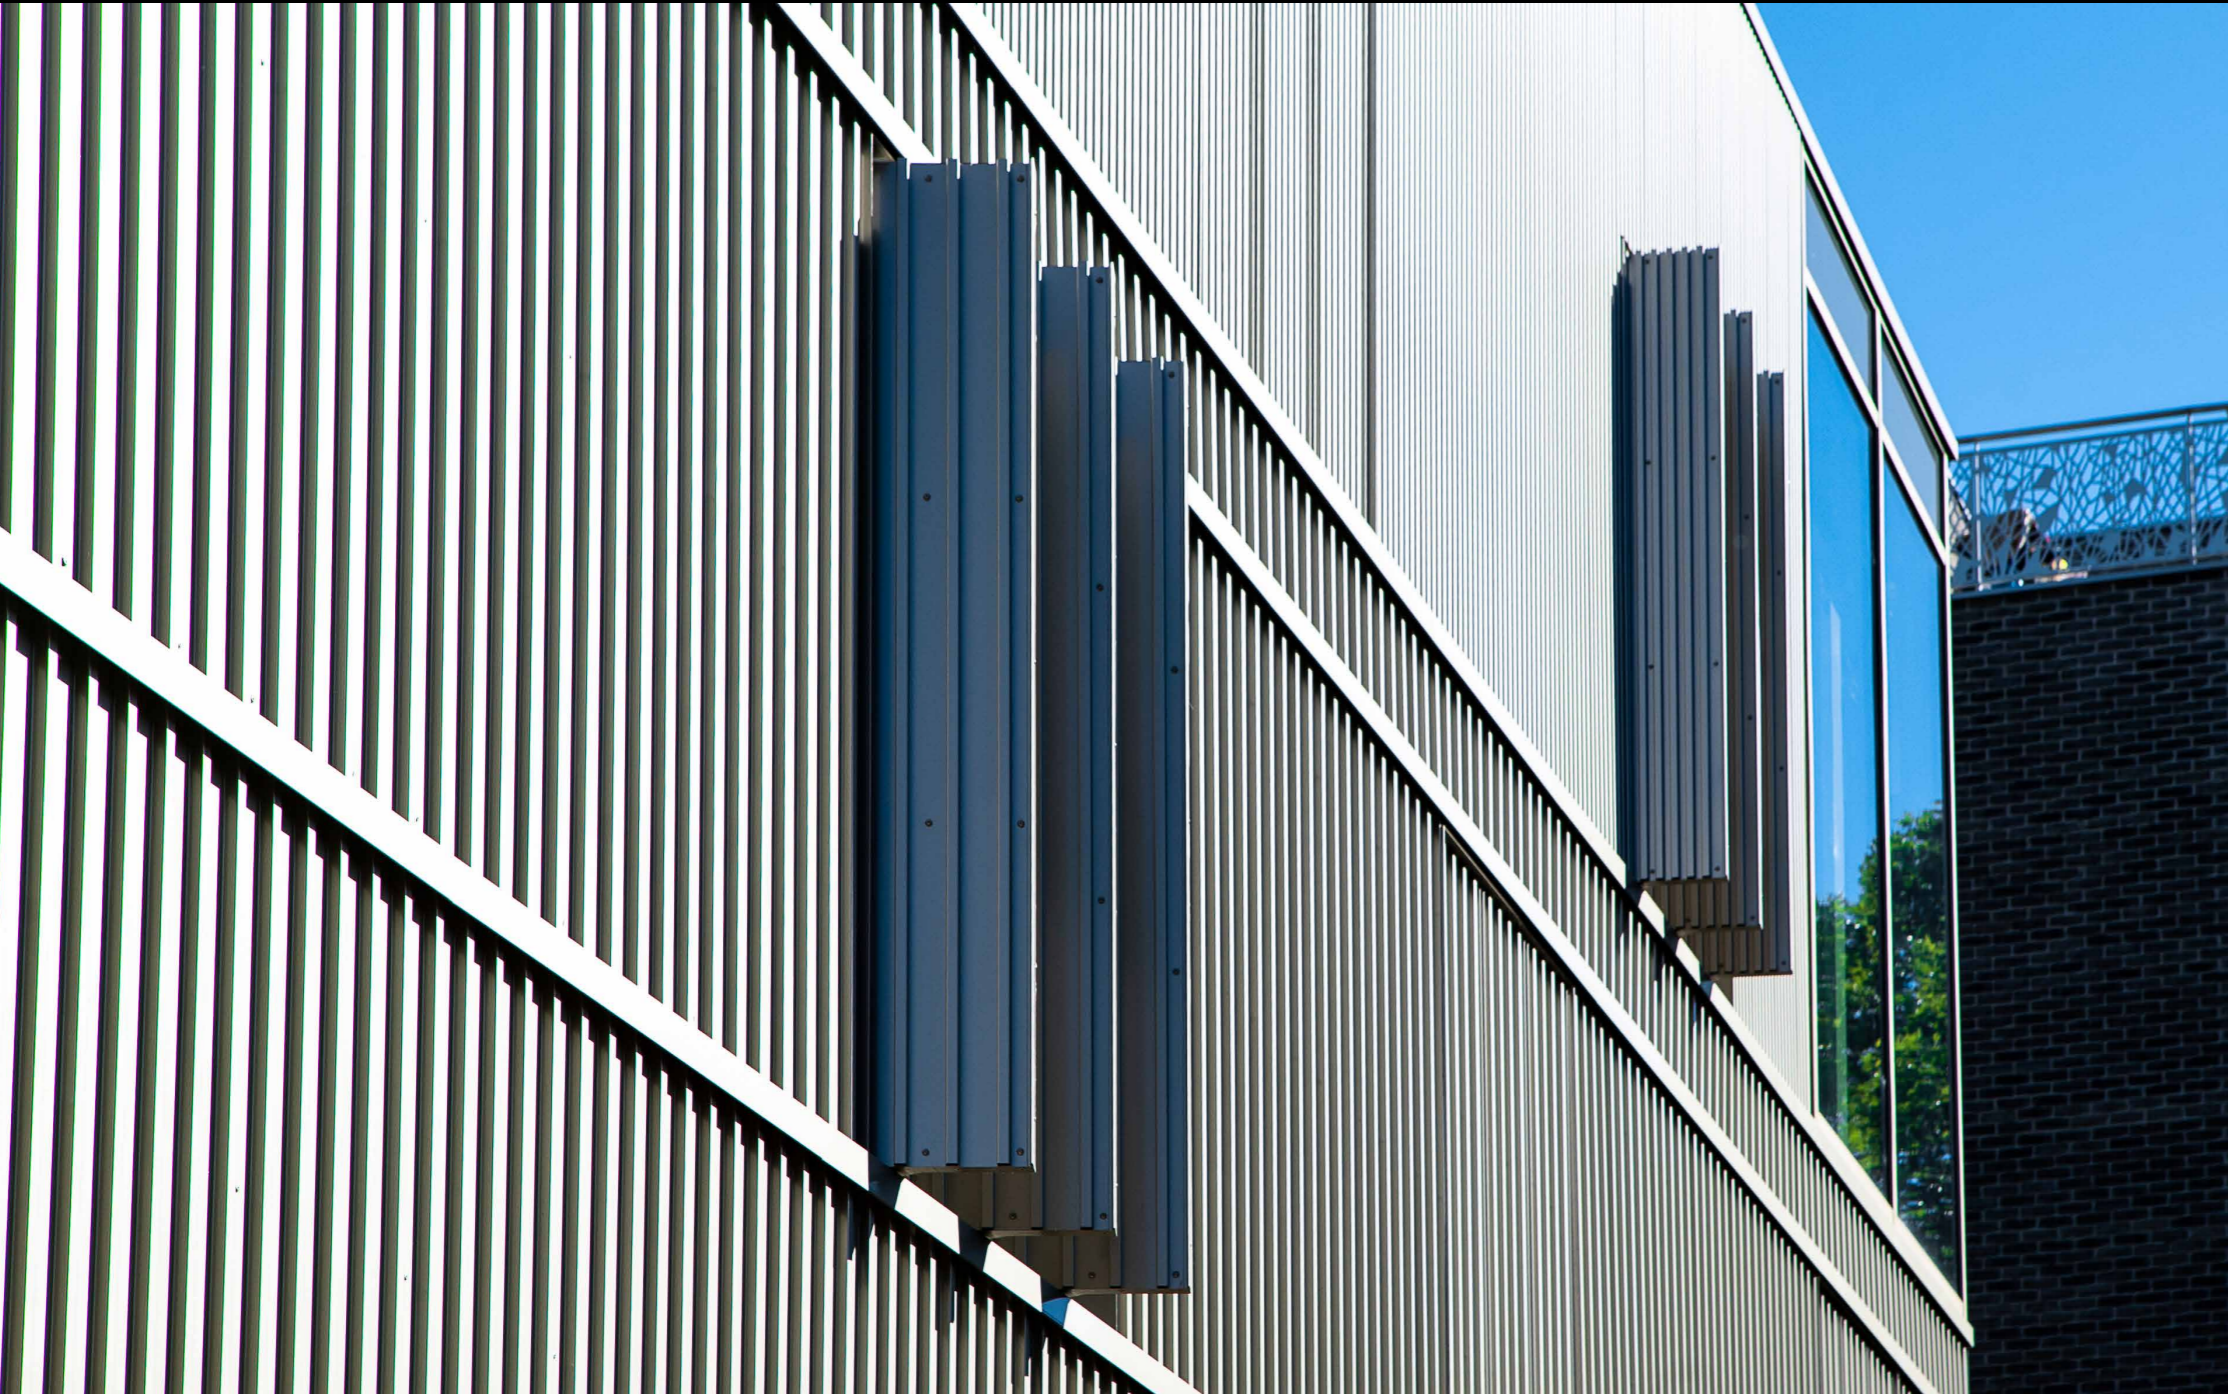

You can never go wrong with **all black**. Especially when you add an impressive line pattern.

Project: Health centre - Habas (France)  
Product: JI Grégale B500, JI Ouragan P30

Why not combine  
different textures and  
different colours?  
A touch of copper  
next to a metallic shine?  
***Dare to go there.***