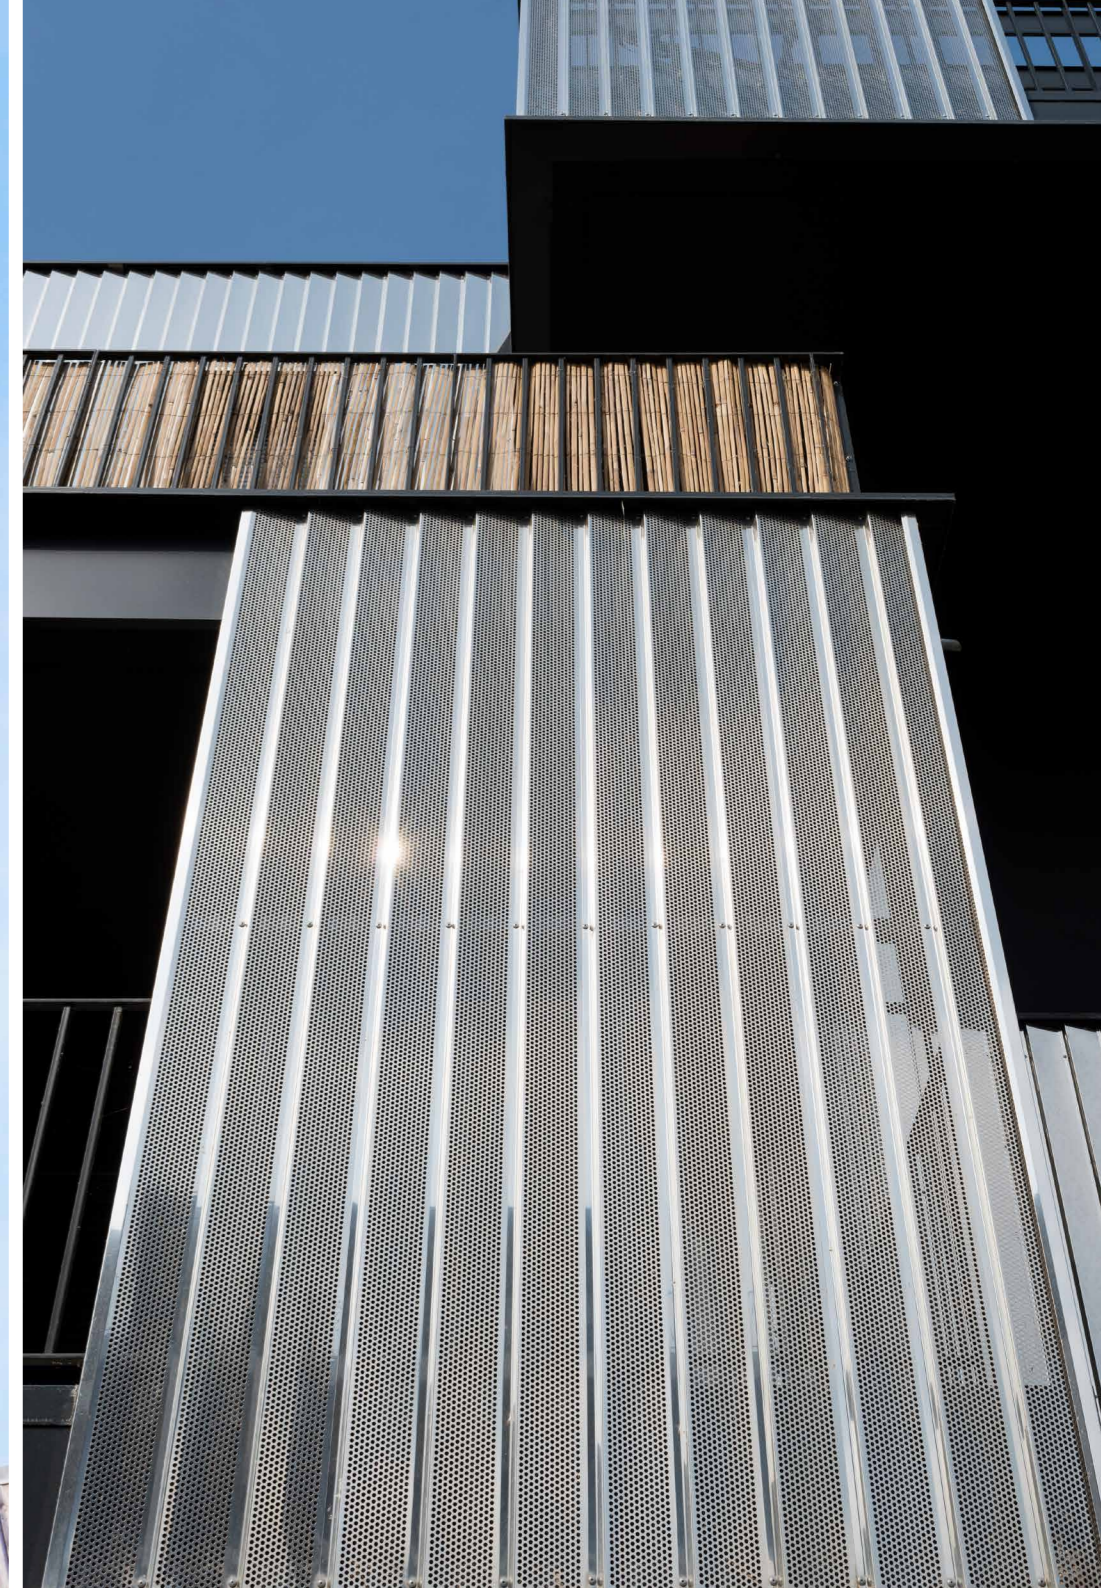

Clad with stainless steel  
and sparkling brilliantly.  
This steel decor generates  
**multiple reflections** linked  
to the planted environment.

Project: Retail area - Saint Mard (France)  
Product: JI Grégale 300