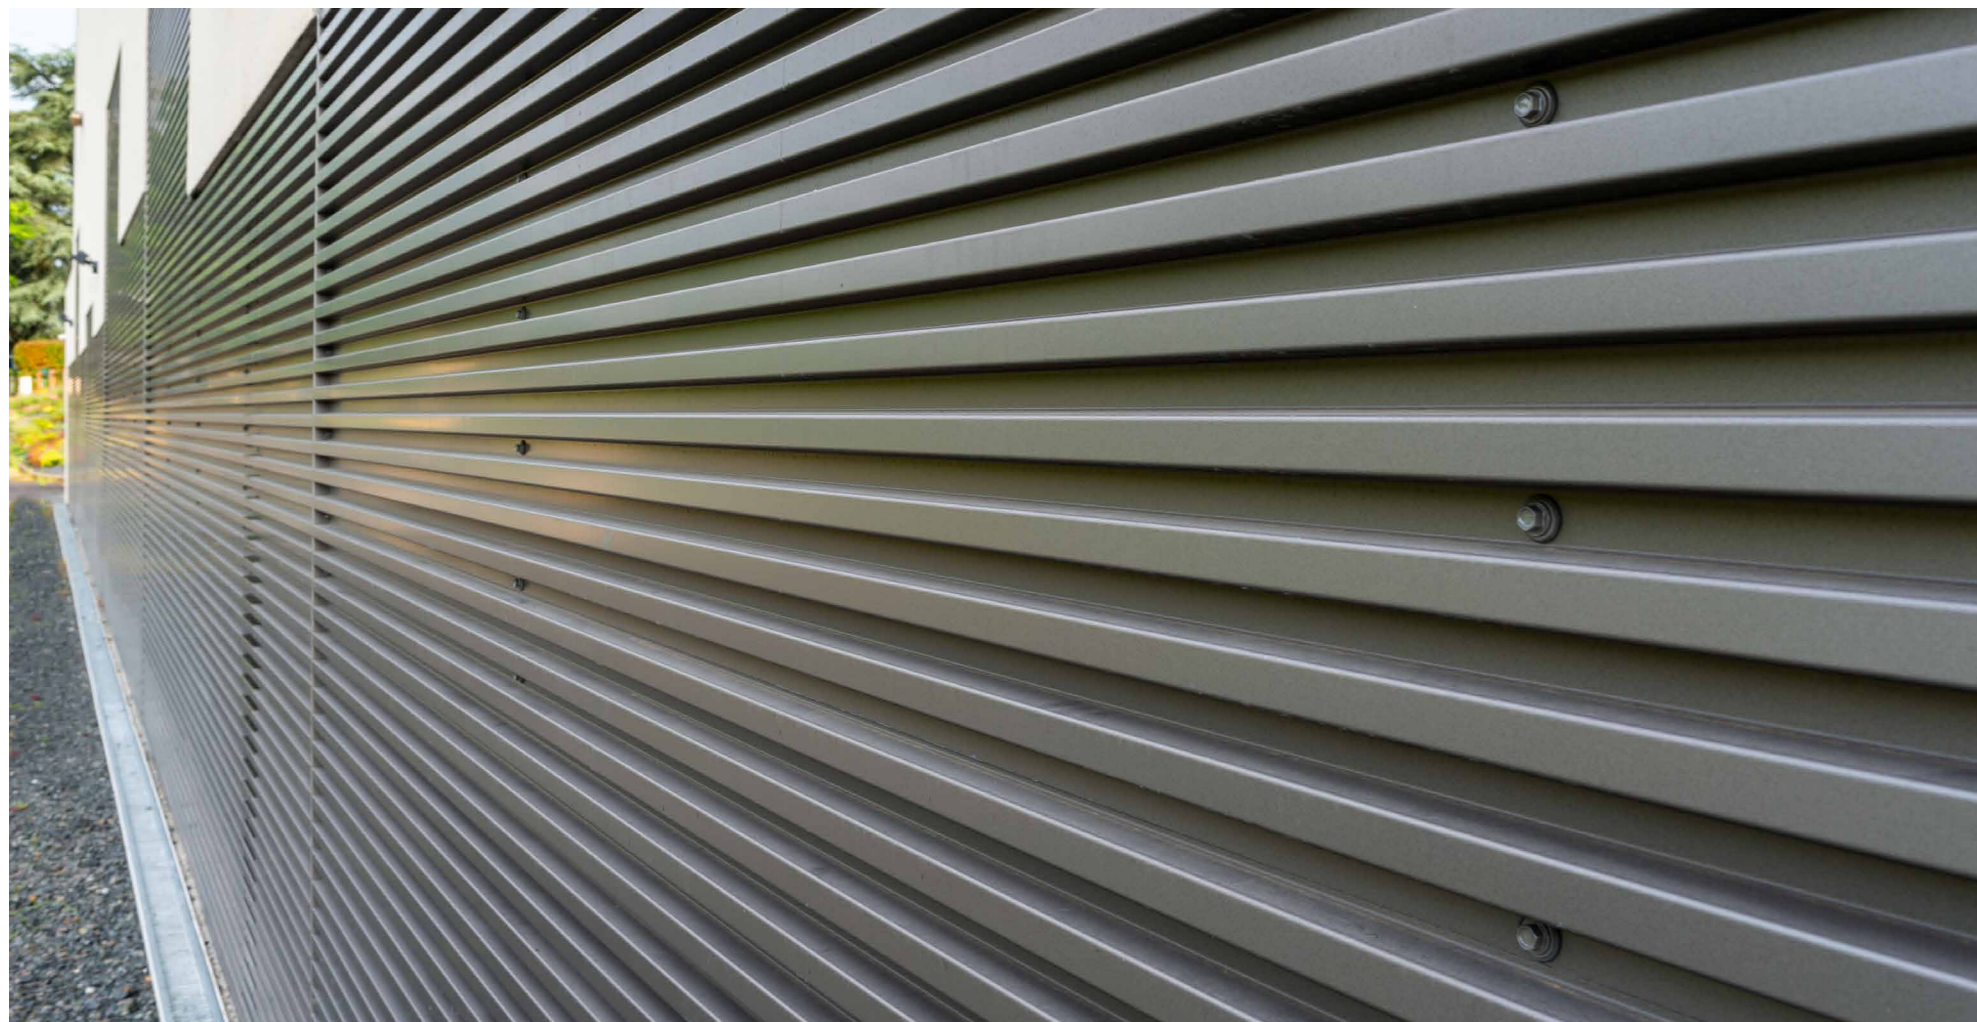

Who's ready to play *checkers*?