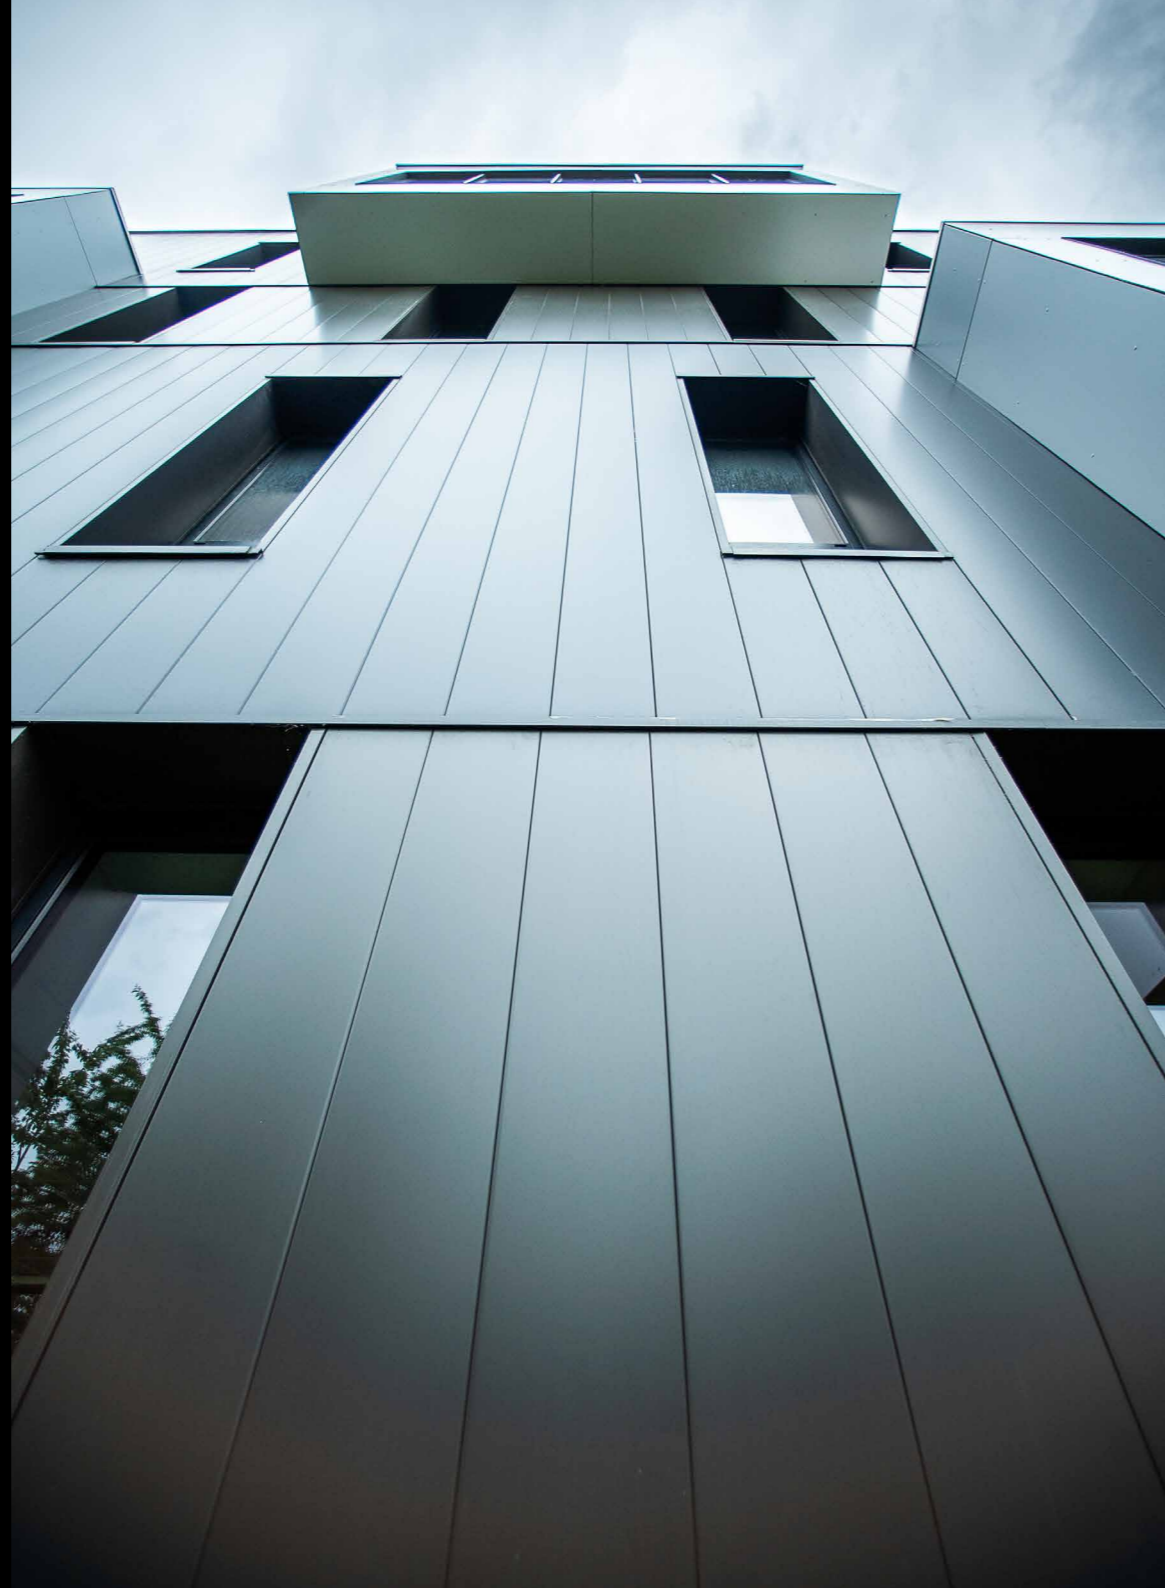

# Inspiration Façade

---

Endless new possibilities for architectural creation. Anything can be personalised with Joris Ide's range of façade products. Play with colours, dimensions, motifs, concept. Let your imagination run free and develop your next innovative design with us.