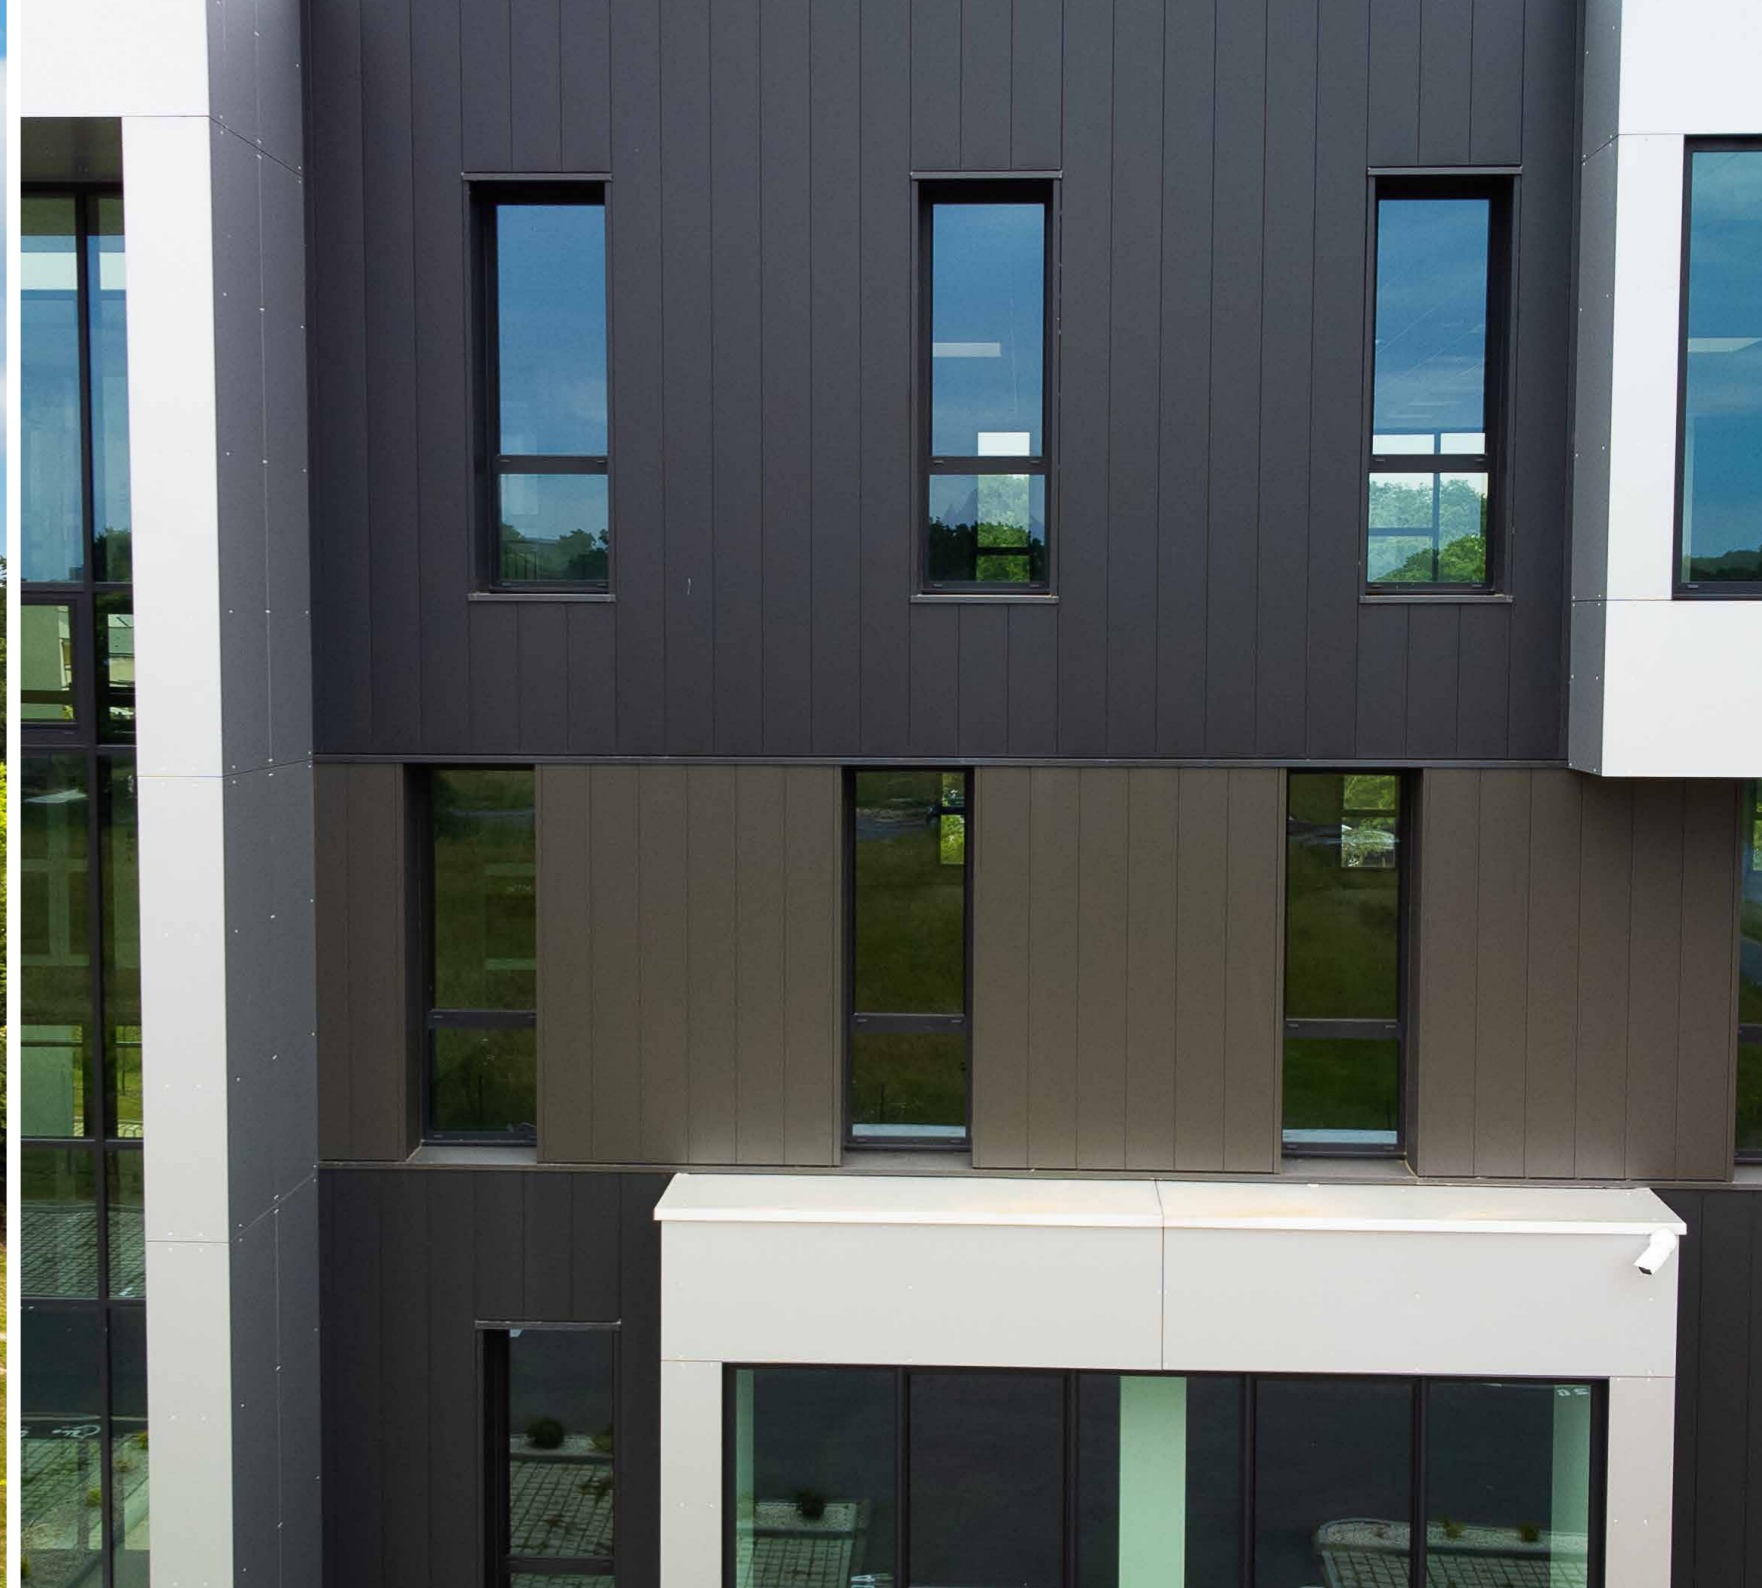

Project: Residence Vilanova (Flats,
Offices) – Saint Grégoire (France)
Product: JI Grégale B300

This is how you
make a ***classic colour
combination*** stand out.