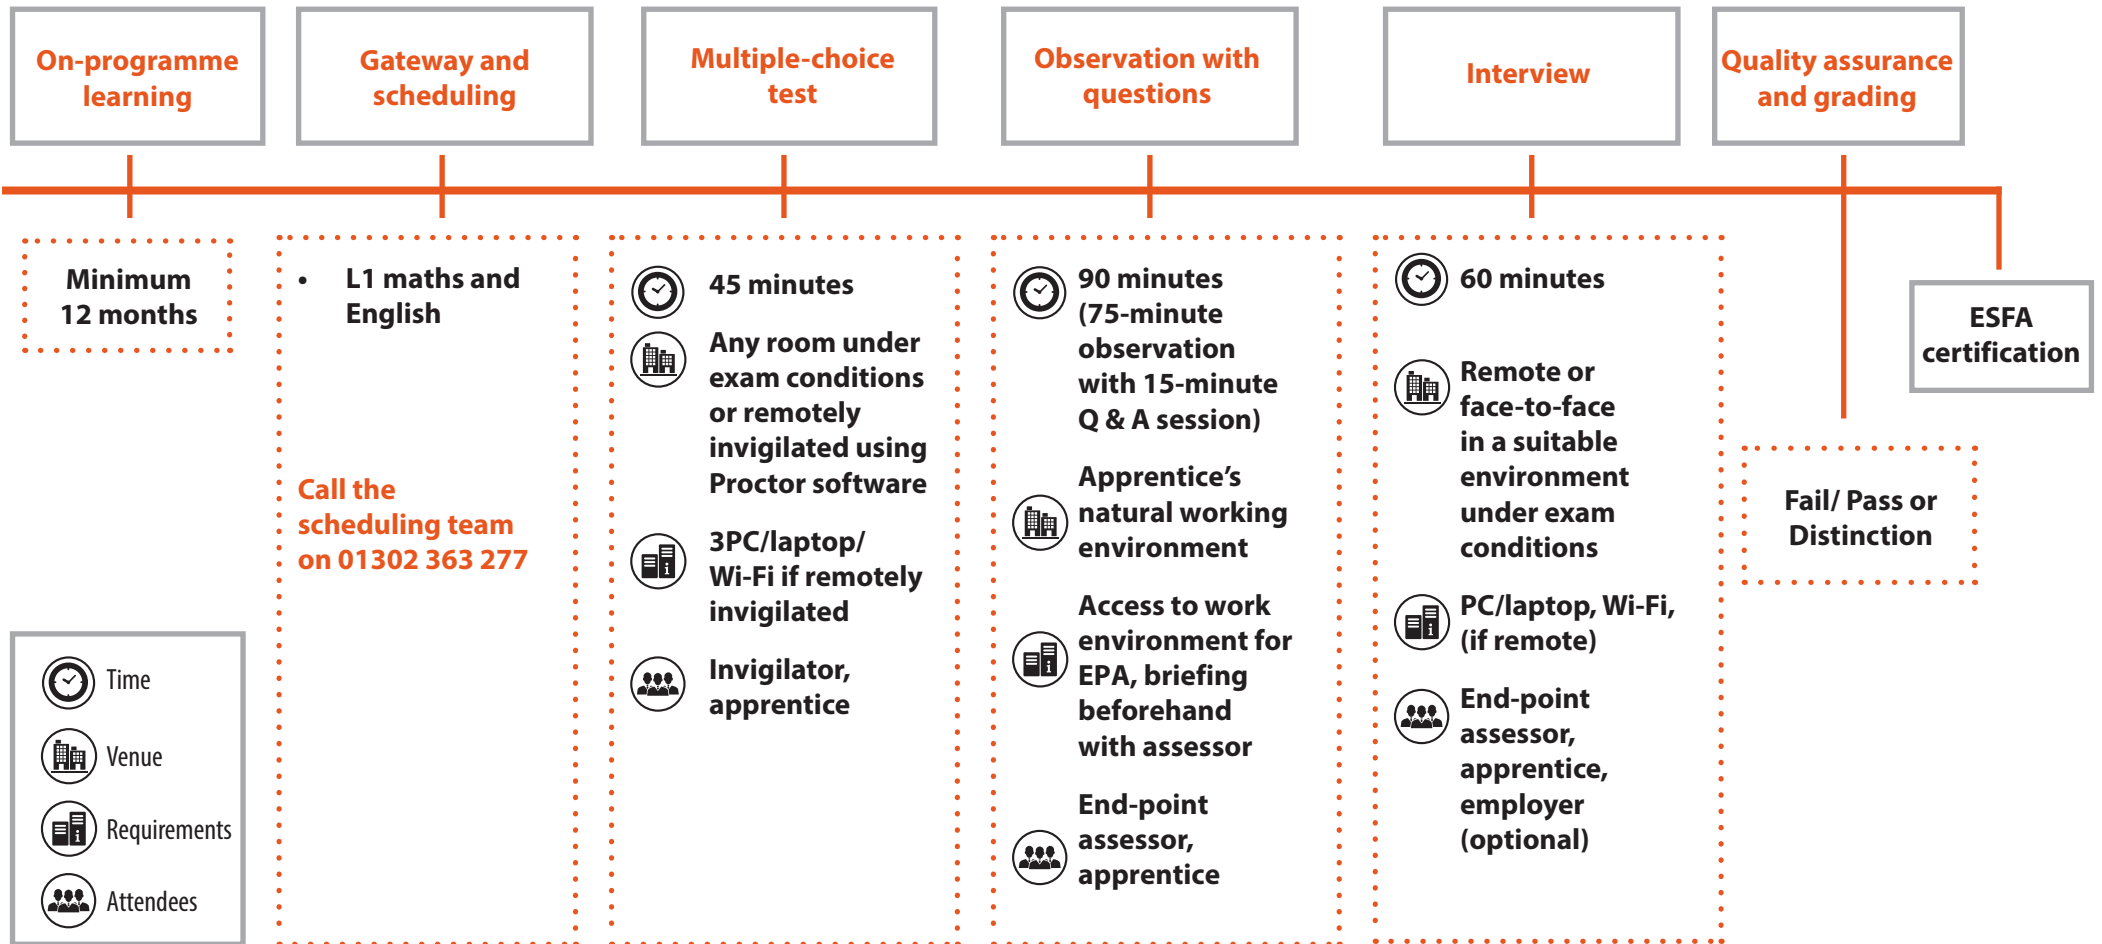

Apprentice End-Point Assessment Journey

Level 2 Express Delivery Sortation Hub Operative

Can be completed in any order
4-month EPA window (typical)

- Time
- Venue
- Requirements
- Attendees