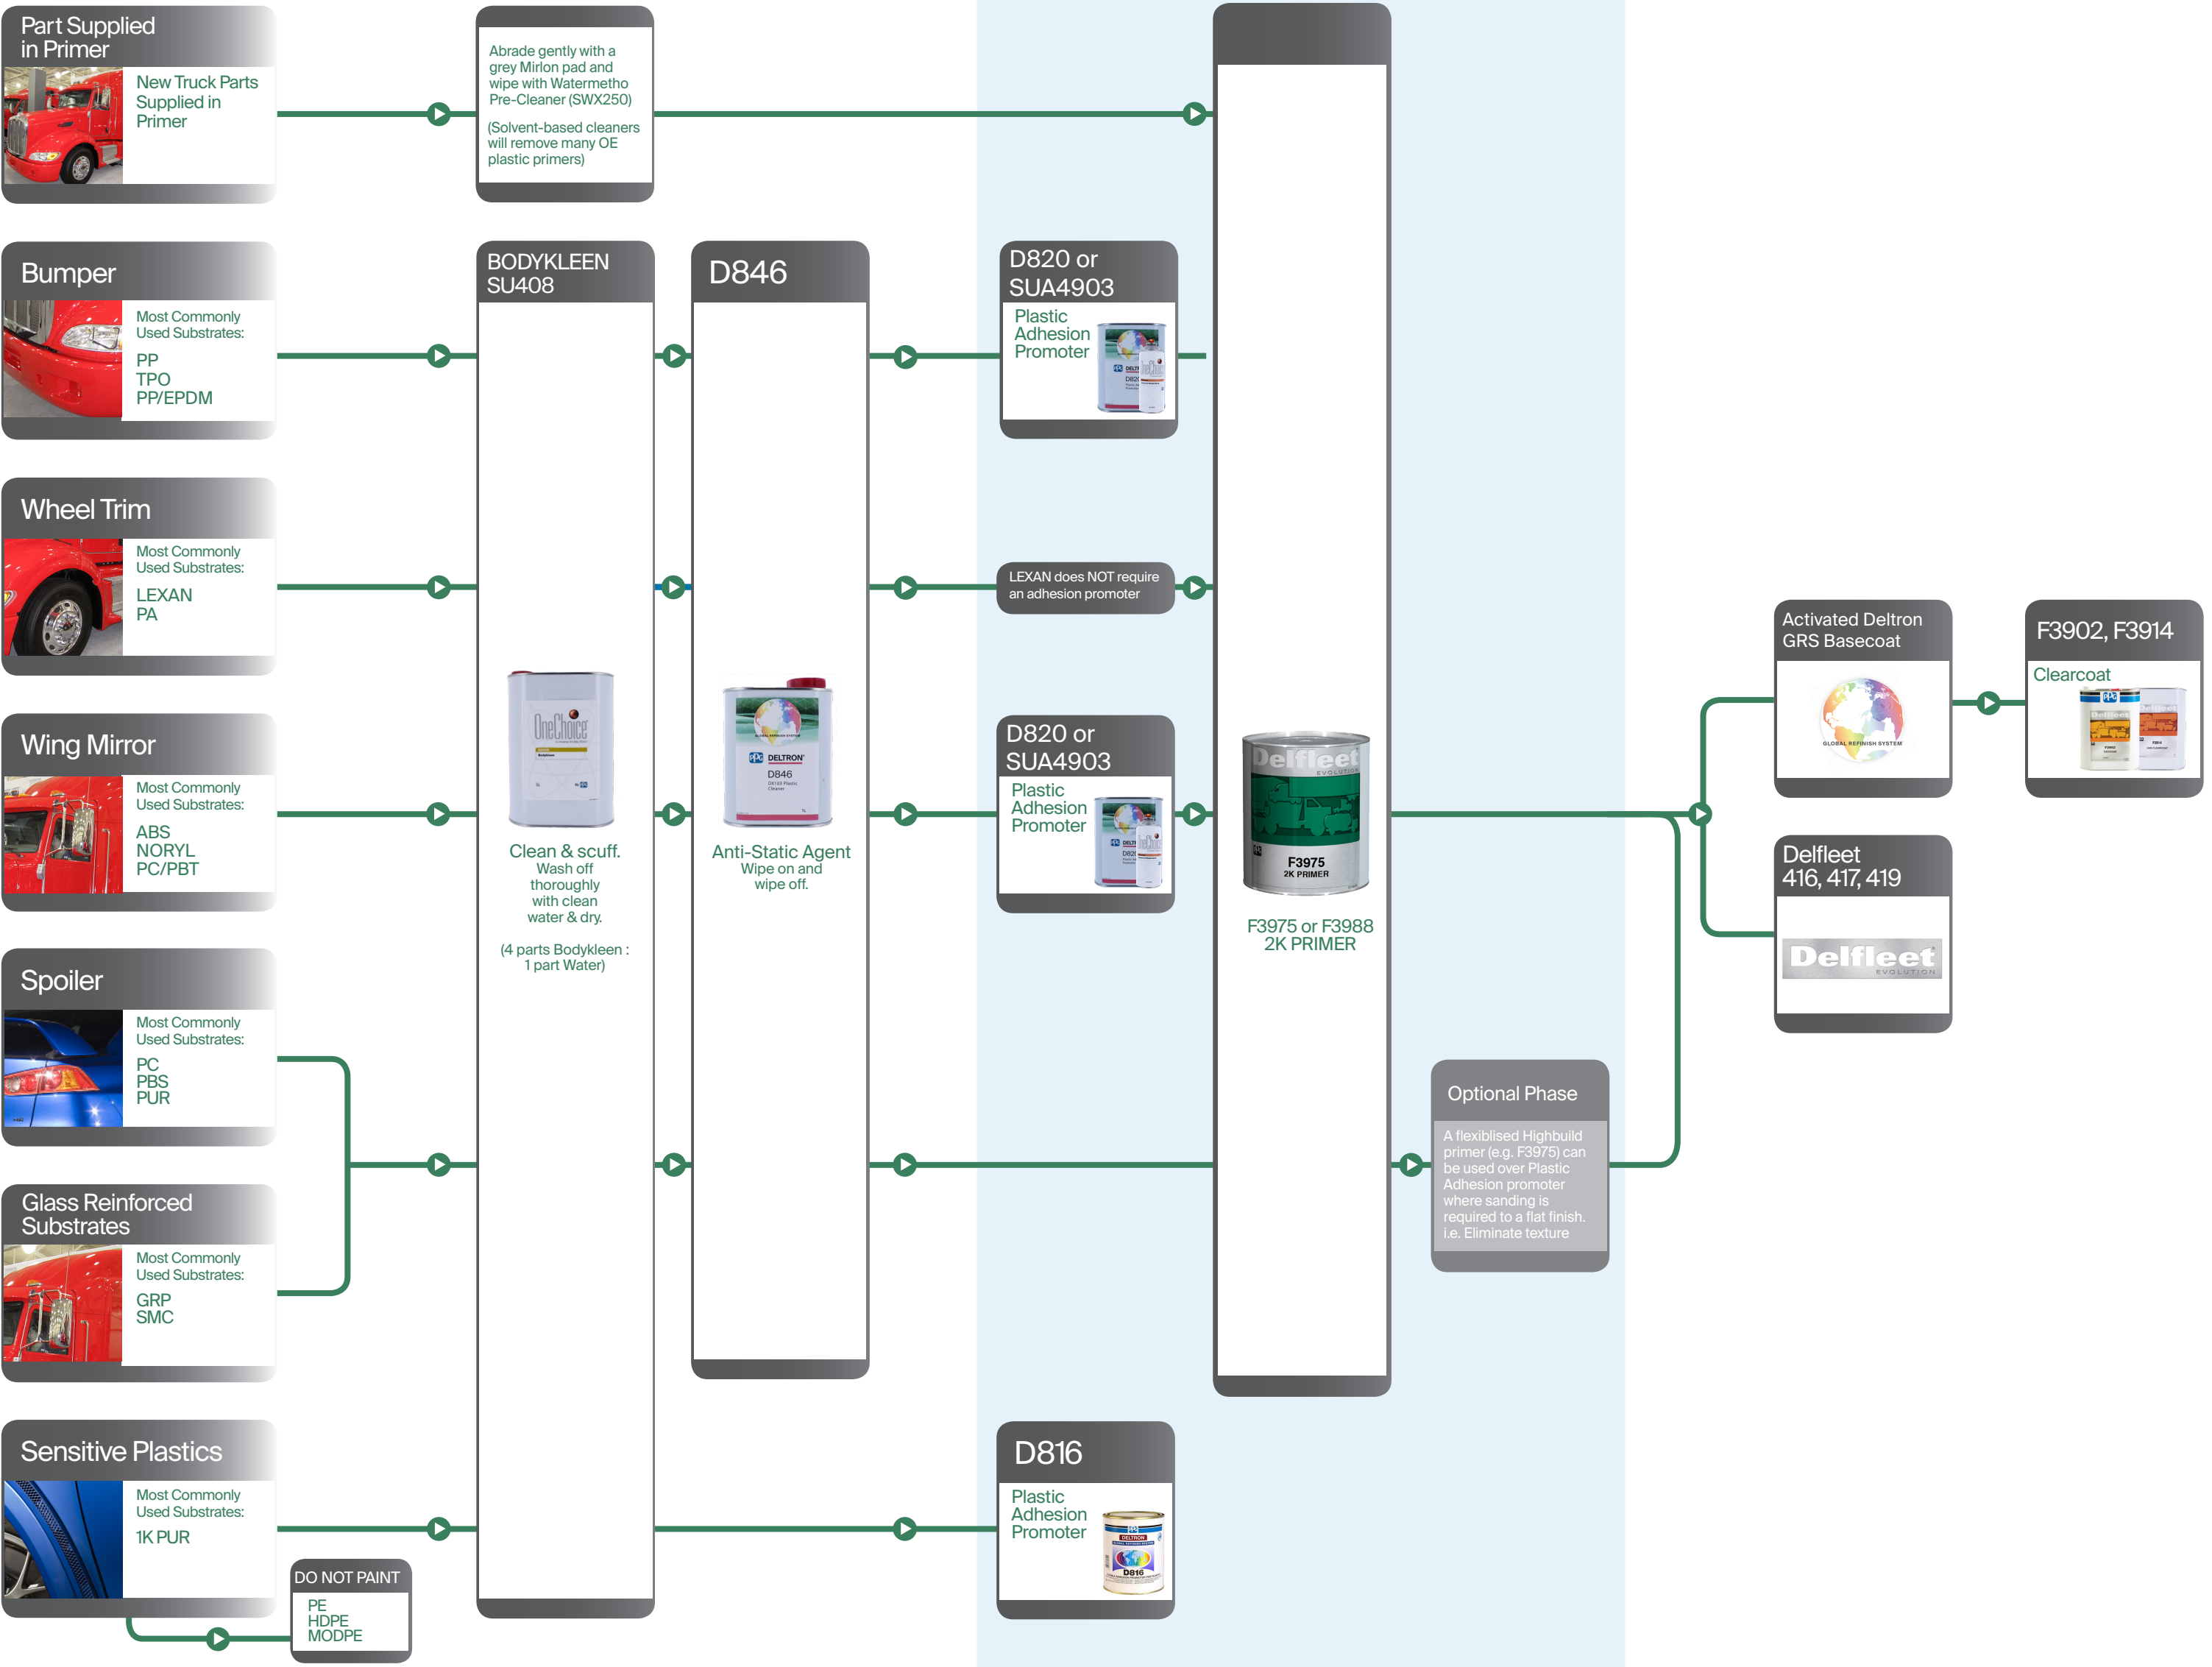

# Delfleet<sup>®</sup> EVOLUTION

## PLASTICS CHART

**Preparation**

**Undercoat**

Plastic Adhesion Promoter

Non Sand  
Optional for best appearance  
(Wet on Wet)

Primer  
Surfacer/  
Filler

**Colour**

**Clearcoat**

### New Truck Parts

### Repair