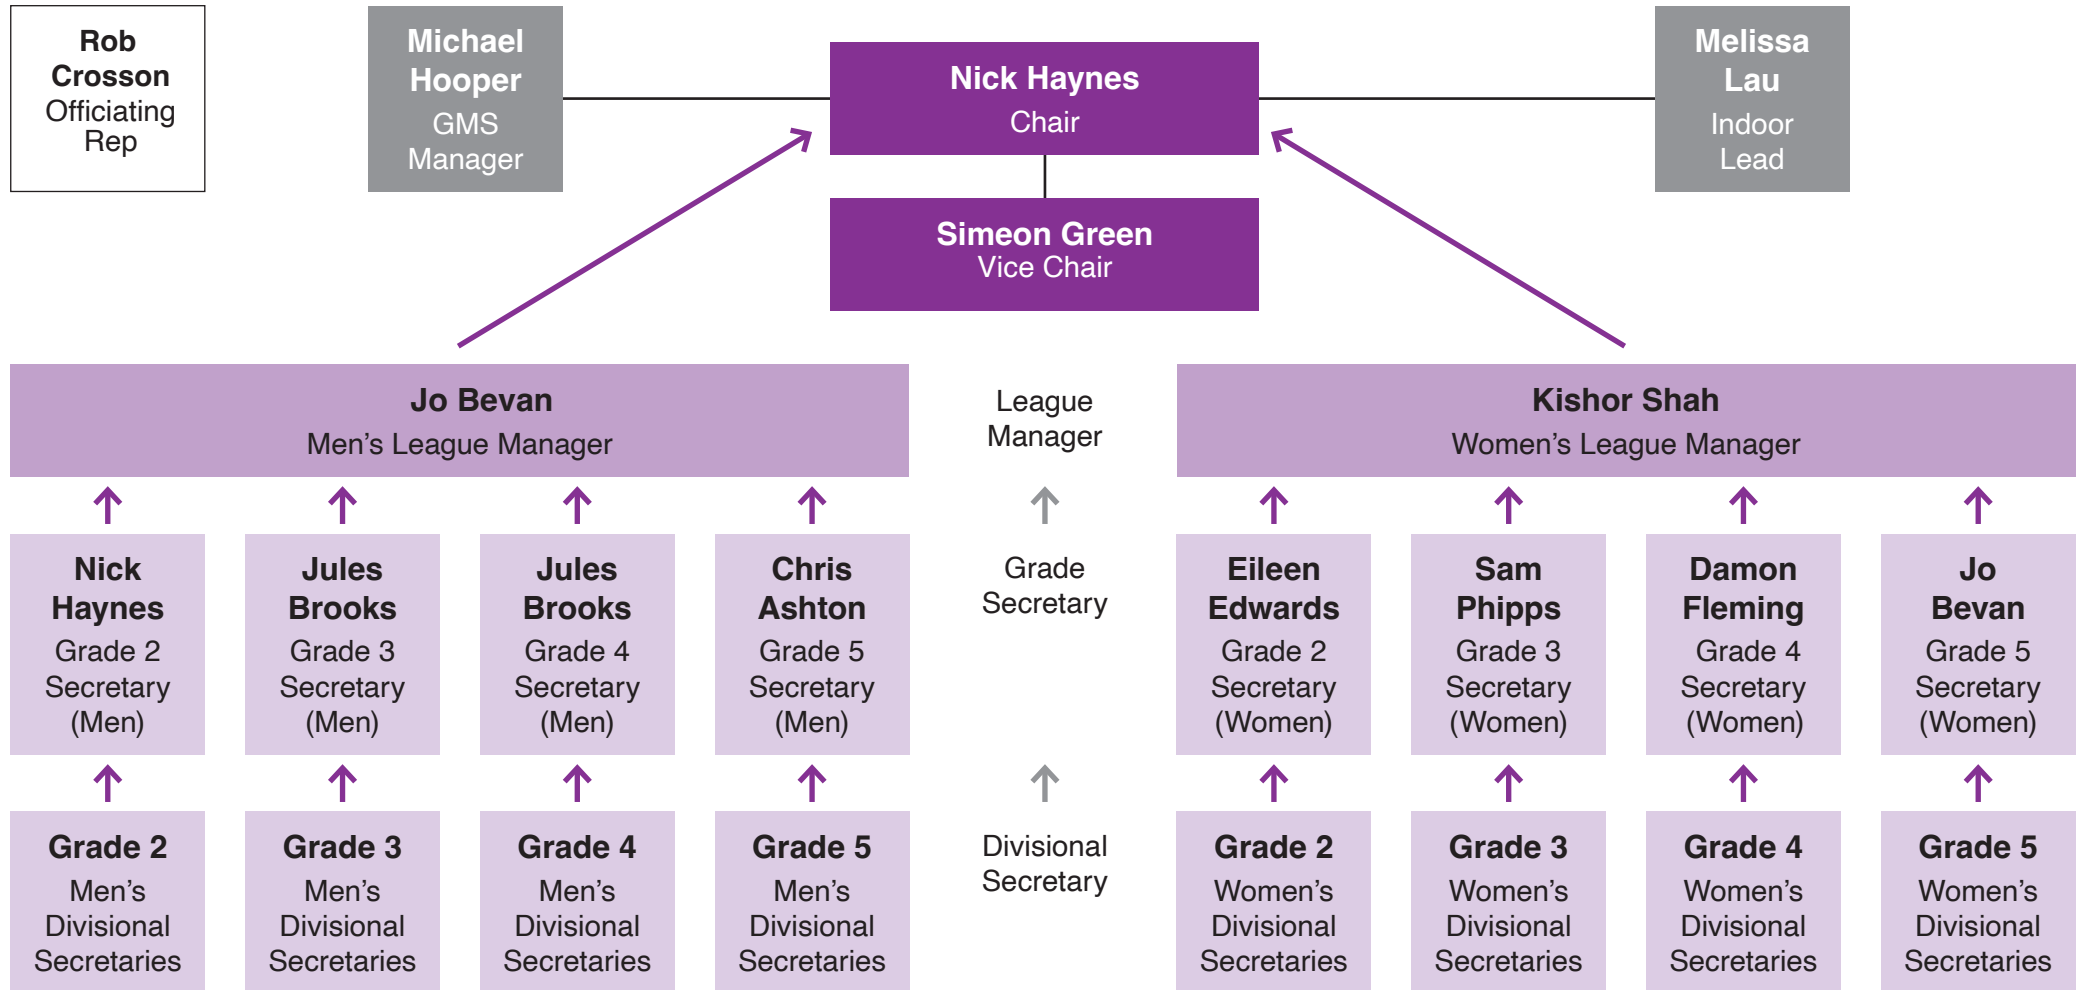

Midlands Adult Leagues & Competitions

Organisation Chart

**MIDLANDS
HOCKEY**

Nick Haynes, Chair - adultleagueschair@midlands.hockey
Simeon Green, Vice Chair - vicechair.adultleagues@midlands.hockey
Jo Bevan, Men's League Manager - leaguemanagermen.adultleagues@midlands.hockey
Kishor Shah, Women's League Manager - leaguemanagerwomen.adultleagues@midlands.hockey