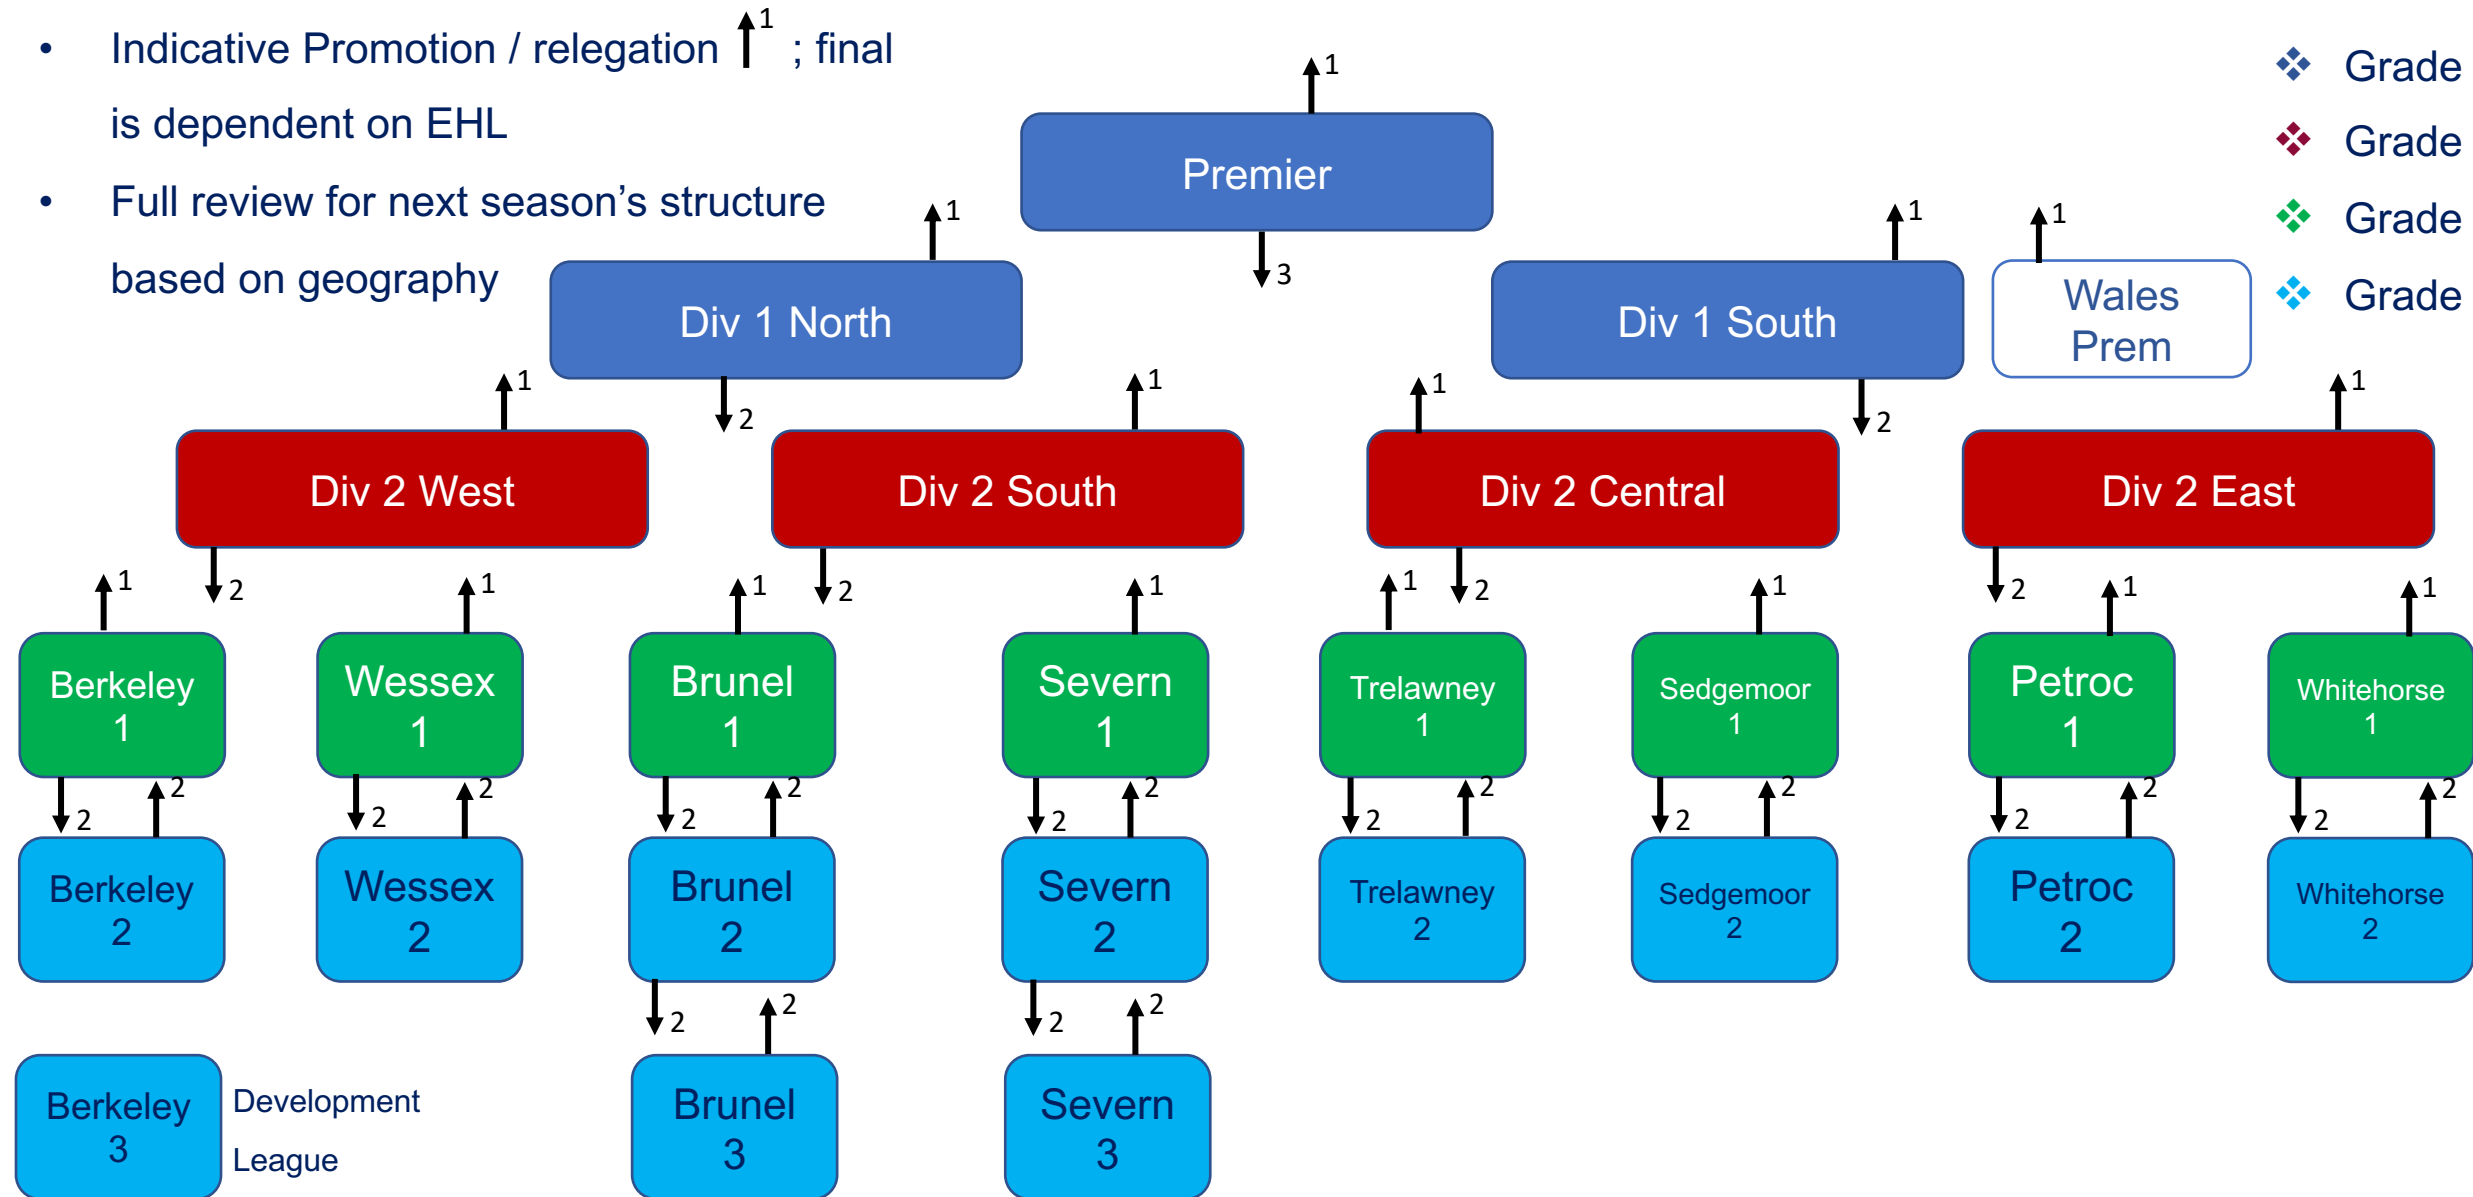

West Hockey League - WOMEN

- Indicative Promotion / relegation \uparrow^1 ; final is dependent on EHL
- Full review for next season's structure based on geography

- Grade 2
- Grade 3
- Grade 4
- Grade 5

West Hockey League - MEN

- Indicative Promotion / relegation \uparrow^1 ; final is dependent on EHL
- Full review for next season's structure based on geography

- ❖ Grade 2
- ❖ Grade 3
- ❖ Grade 4
- ❖ Grade 5