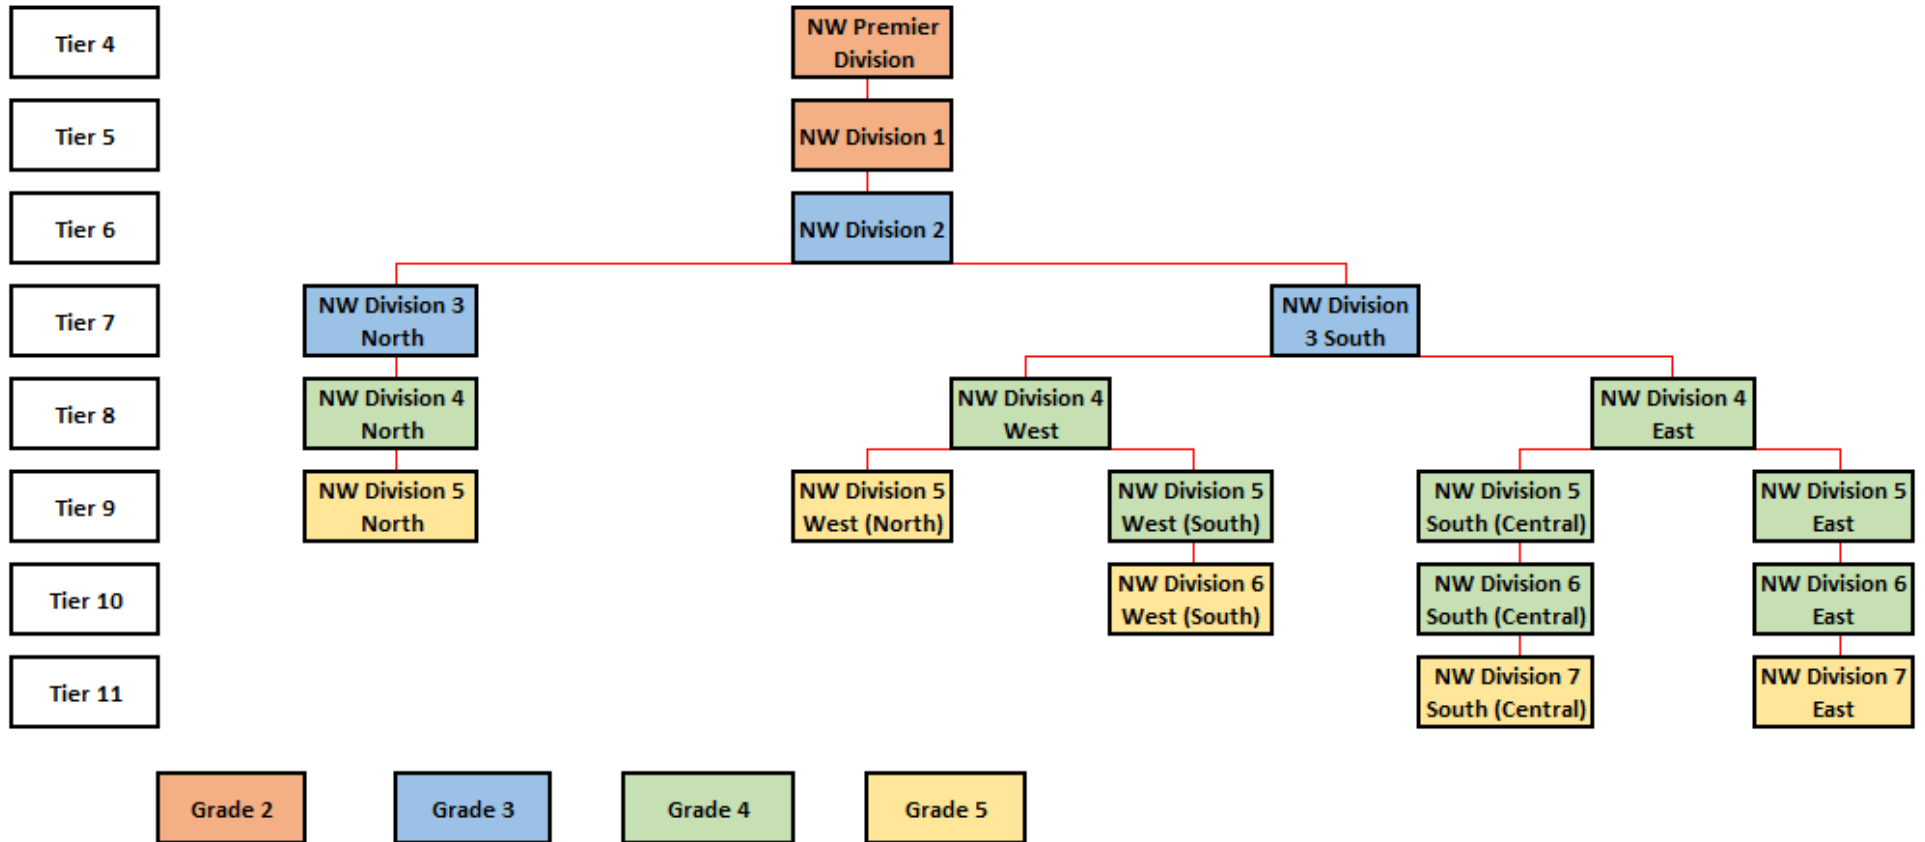

NORTH WEST HOCKEY

2024-2025 Men's Divisions

Division Structure may be adjusted in the 2025-2026 season to accommodate new Clubs and Team entries

NORTH WEST HOCKEY

Grade 2

Grade 3

Grade 4

Grade 5

2024-2025 Men's Divisions

NW Premier Division
Alderley Edge 1
Bowdon 2
Brooklands MU 3
Chester 1
Crewe Vagrants 1
Deeside Ramblers 2
Formby 1
Neston 1
Preston 1
Preston 2
Timperley 2
Windermere 1

NW Division 1
Alderley Edge 2
Bebington 1
City of Manchester 1
Clitheroe Blackburn Northern 1
Didsbury Northern 2
Keswick 1
Liverpool Sefton 1
Macclesfield 1
Neston 2
Prescot 1
Urmston 1
West Derby 1
Wilmslow 1