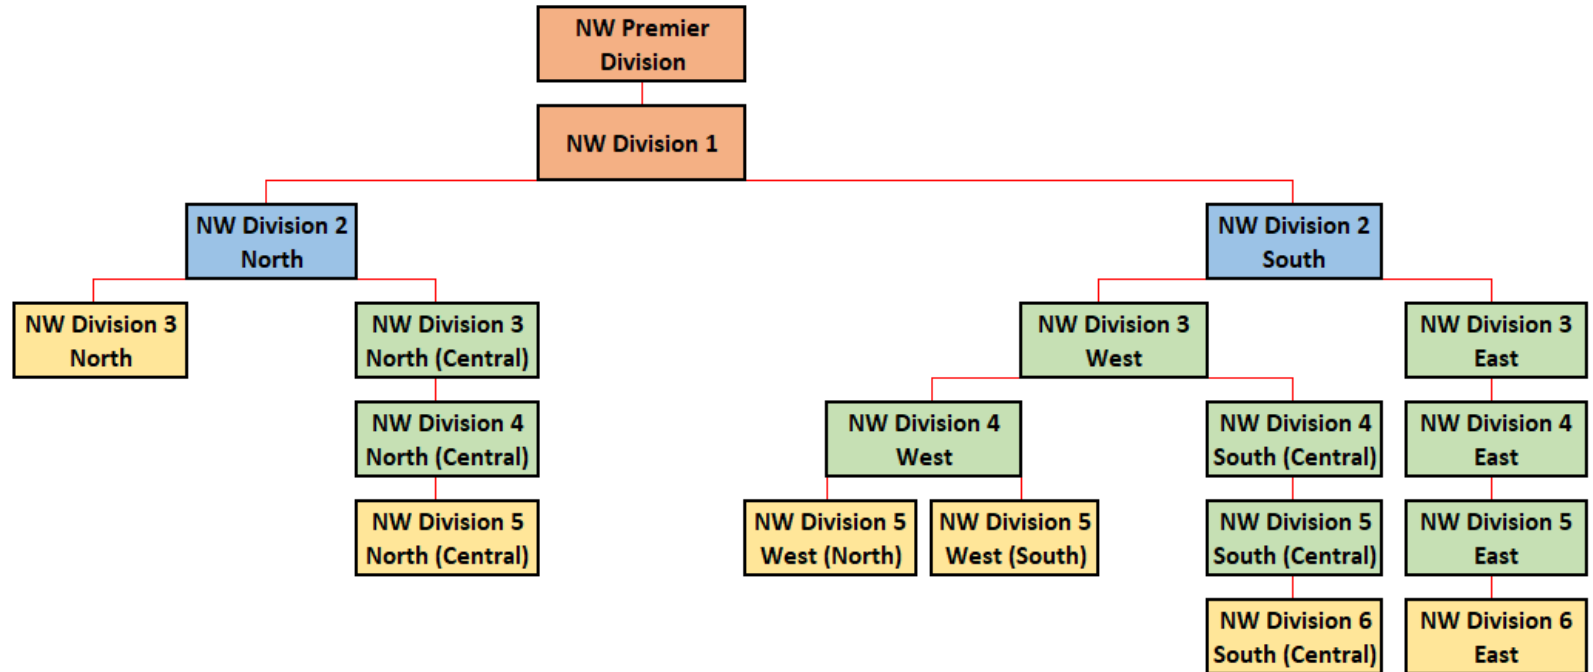

NORTH WEST HOCKEY

2023-2024 Women's Divisions

- Tier 4
- Tier 5
- Tier 6
- Tier 7
- Tier 8
- Tier 9
- Tier 10
- Tier 11

NORTH WEST HOCKEY

Grade 2

Grade 3

Grade 4

Grade 5

2023-2024 Women's Divisions

NW Premier Division
Alderley Edge 1
Chester 1
Deeside Ramblers 1
Didsbury Northern 2
Garstang 1
Kirkby Stephen 1
Lancaster 1
Liverpool Sefton 1
Lymm 1
Neston 1
Timperley 2
University of Liverpool 1