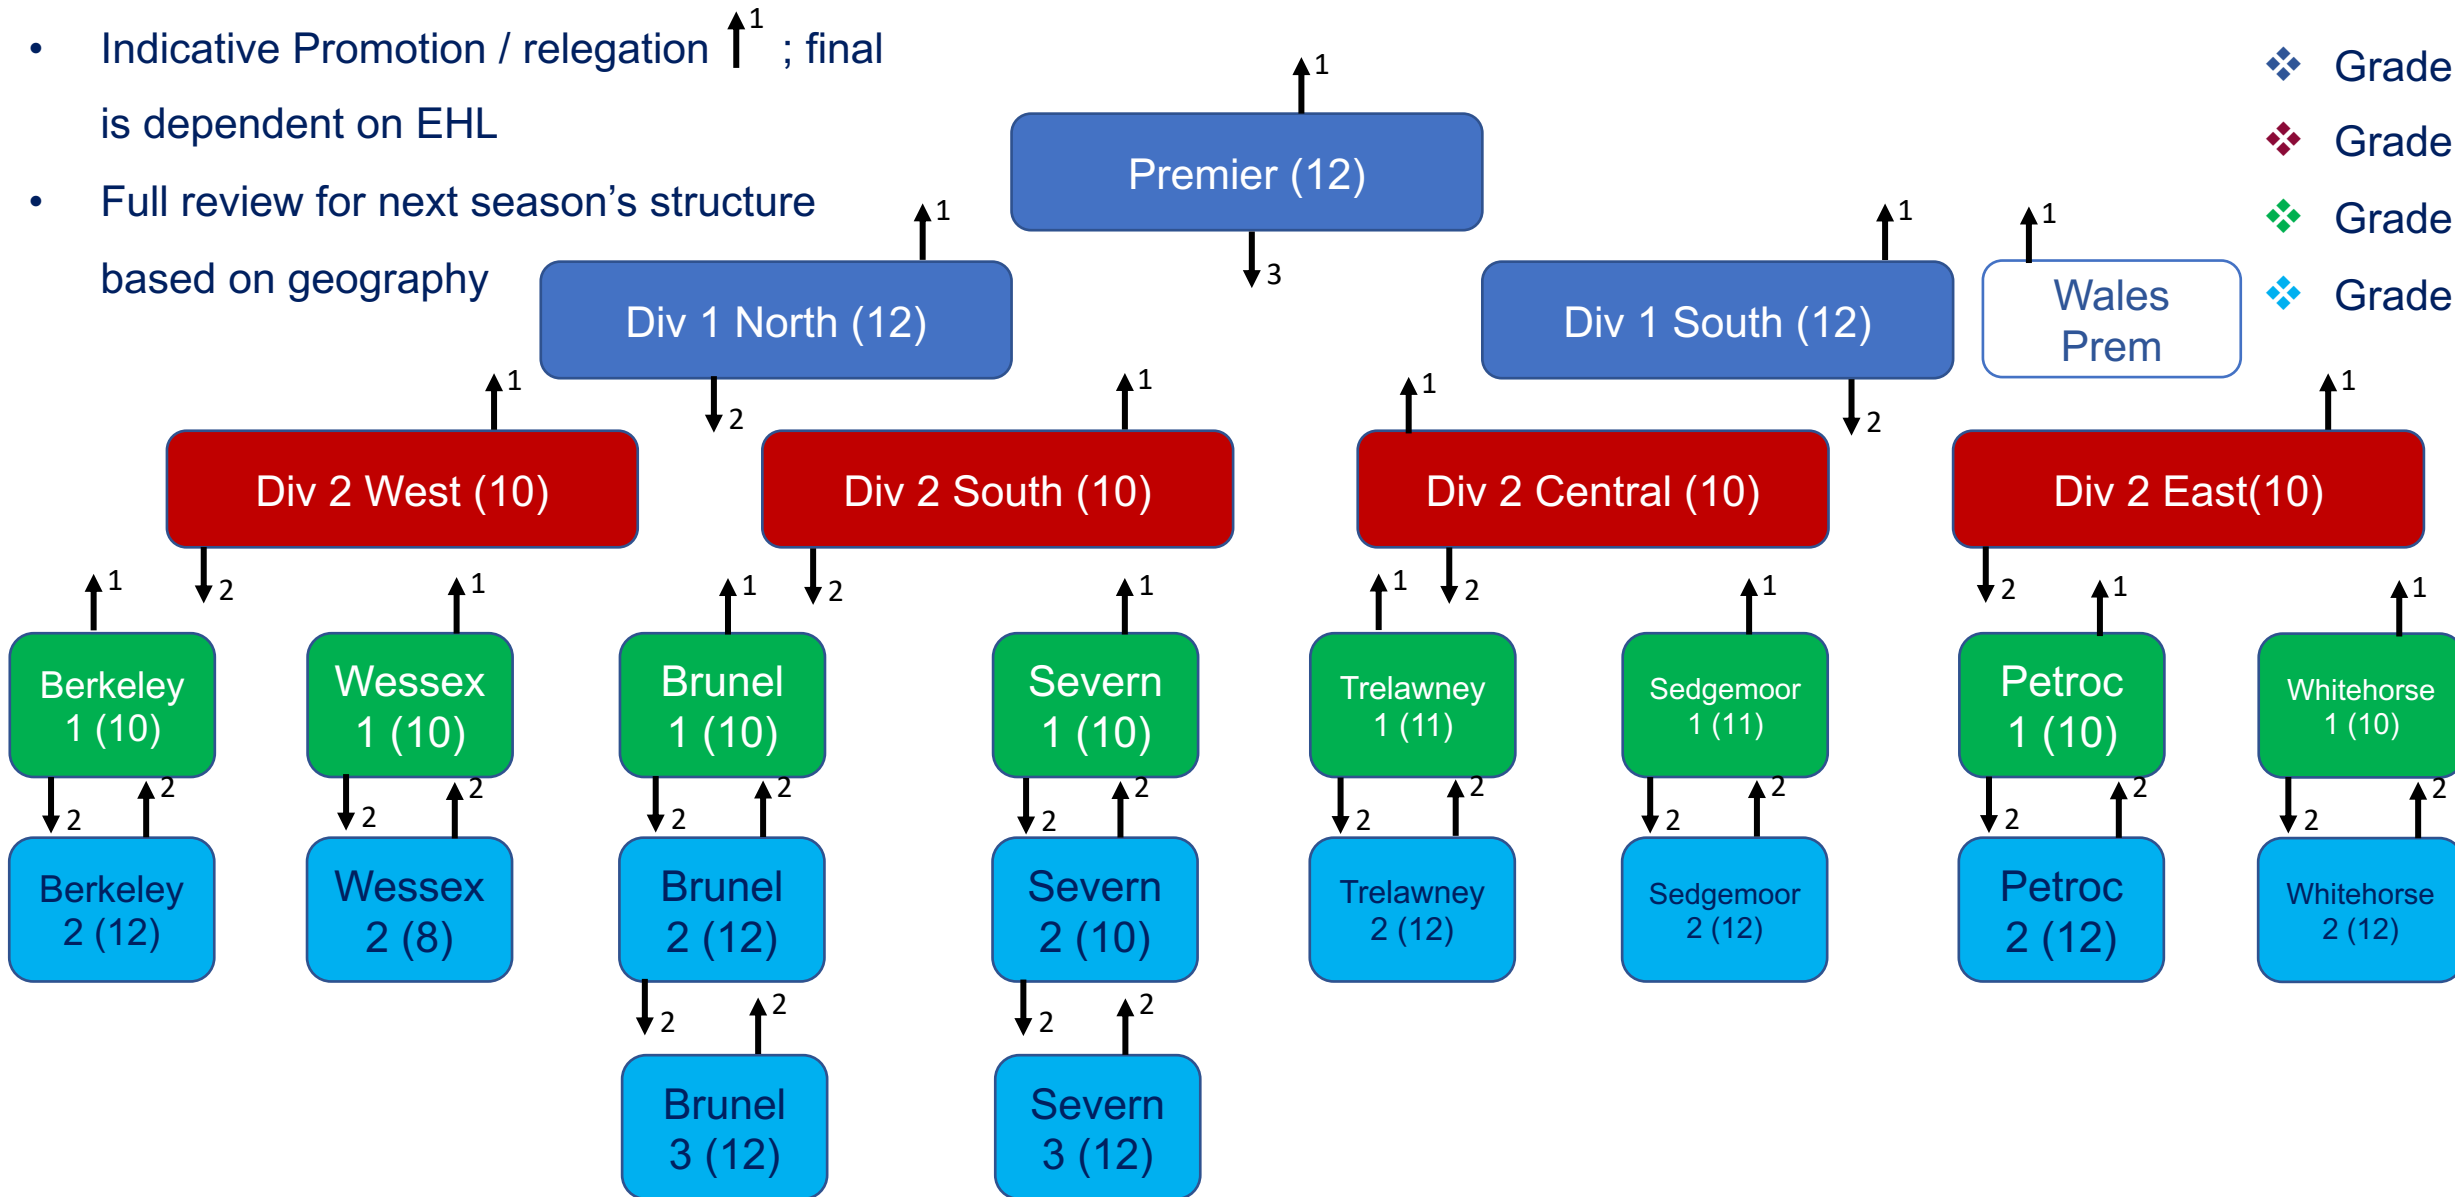

# West Hockey League - WOMEN

- Indicative Promotion / relegation  $\uparrow^1$  ; final is dependent on EHL
- Full review for next season's structure based on geography

- Grade 2
- Grade 3
- Grade 4
- Grade 5

# West Hockey League - MEN

- Indicative Promotion / relegation  $\uparrow^1$   
; final is dependent on EHL
- Full review for next season's structure based on geography
- All League Winners promoted
- All Bottom 2 relegated
- Allocations to Divisions based on a PPM, with lowest PPM in lowest Divisions

- ❖ Grade 2
- ❖ Grade 3
- ❖ Grade 4
- ❖ Grade 5