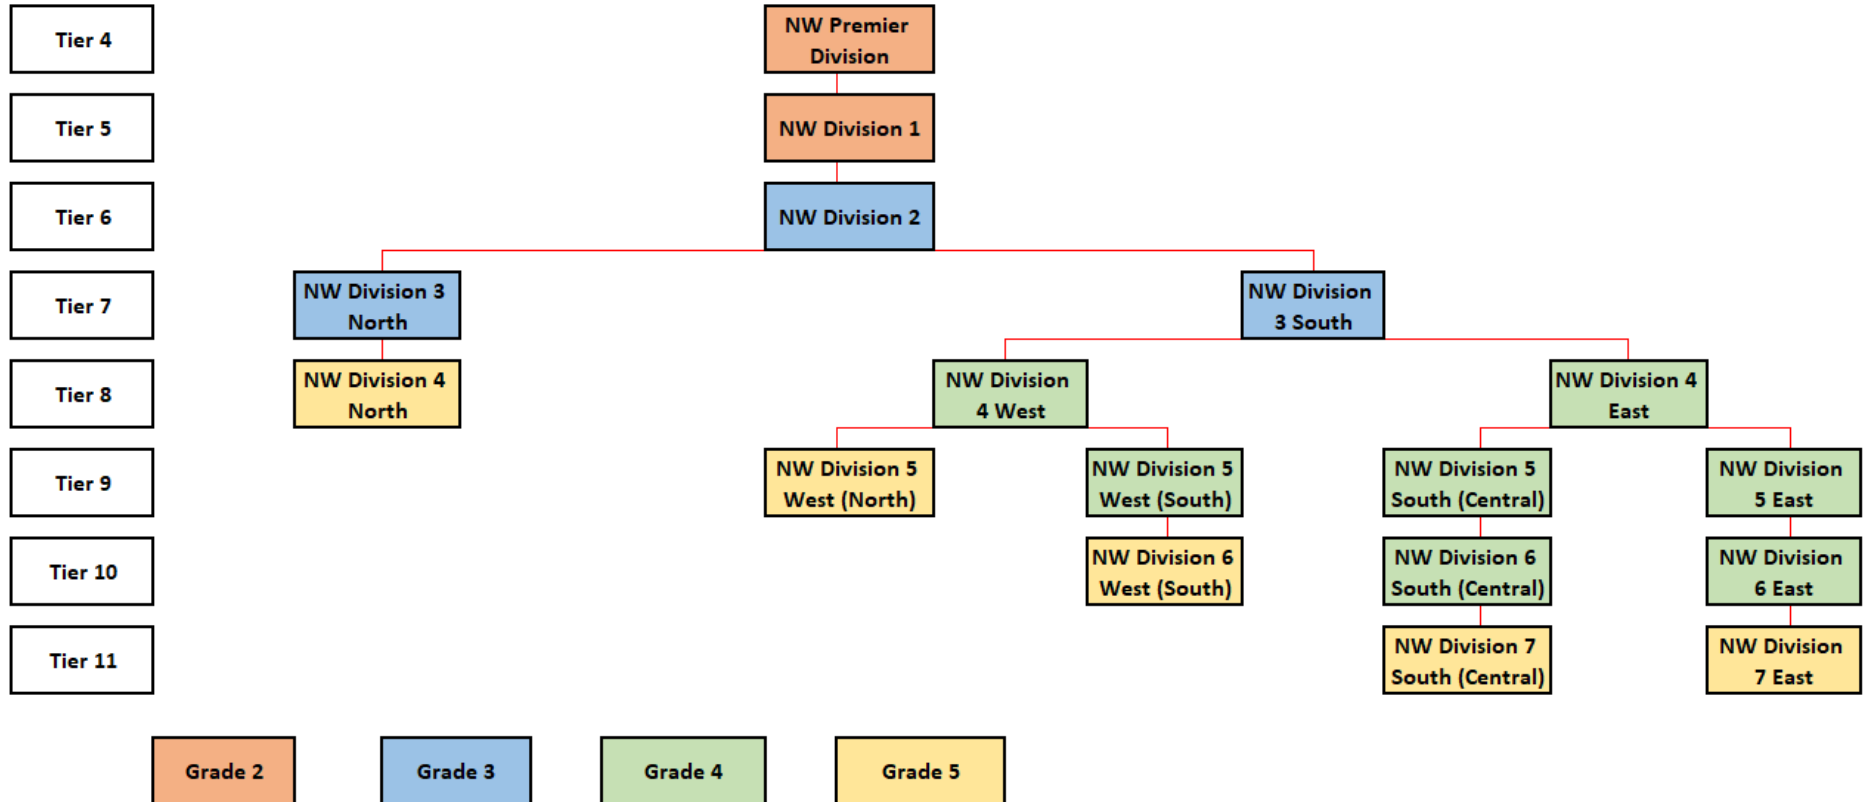

NORTH WEST HOCKEY

2023-2024 Men's Divisions

NORTH WEST HOCKEY

Grade 2

Grade 3

Grade 4

Grade 5

2023-2024 Men's Divisions

NW Premier Division
Alderley Edge 1
Bowdon 2
Brooklands MU 3
Chester 1
Deeside Ramblers 2
Didsbury Northern 1
Formby 1
Neston 1
Preston 1
Timperley 2
Wilmslow 1
Windermere 1

NW Division 1
Alderley Edge 2
Bebington 1
Clitheroe Blackburn Northern 1
Crewe Vagrants 1
Didsbury Northern 2
Keswick 1
Liverpool Sefton 1
Neston 2
Prescot 1
Preston 2
Urmston 1
West Derby 1

NW Division 7 South (Central)
Alderley Edge Development
Crewe Vagrants 4
Crewe Vagrants Development
Deeside Ramblers 7
Golborne Development
Knutsford 3
Lymm Development
Macclesfield 4
Sandbach Development
Triton Development
Wilmslow Development