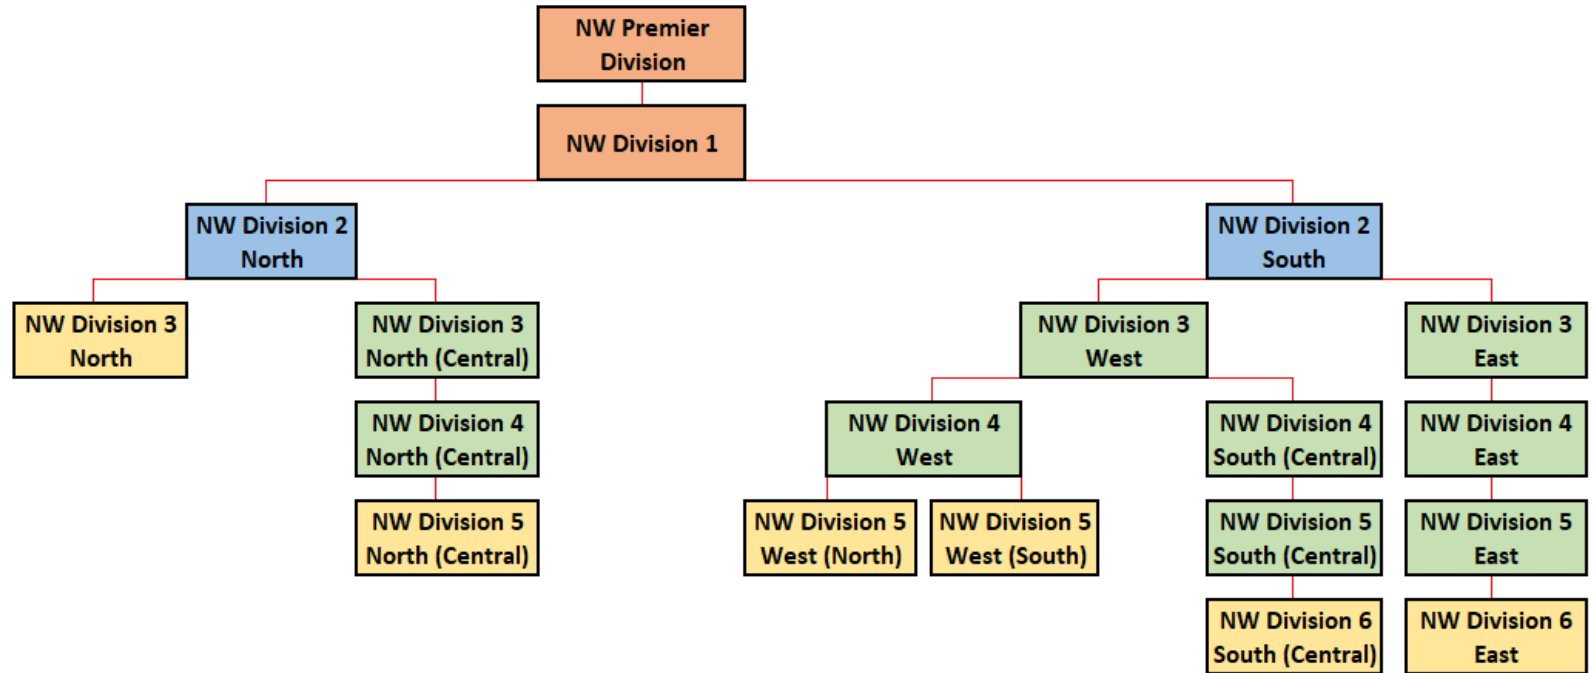

NORTH WEST HOCKEY

2024-2025 Women's Divisions

- Tier 4
- Tier 5
- Tier 6
- Tier 7
- Tier 8
- Tier 9
- Tier 10
- Tier 11

NORTH WEST HOCKEY

Grade 2

Grade 3

Grade 4

Grade 5

2024-2025 Women's Divisions

NW Premier Division
Brooklands Poynton 1
Chester 1
Deeside Ramblers 1
Garstang 1
Kirkby Stephen 1
Lancaster 1
Liverpool Sefton 1
Longridge 1
Neston 1
Timperley 1
Timperley 2
Wilmslow 1