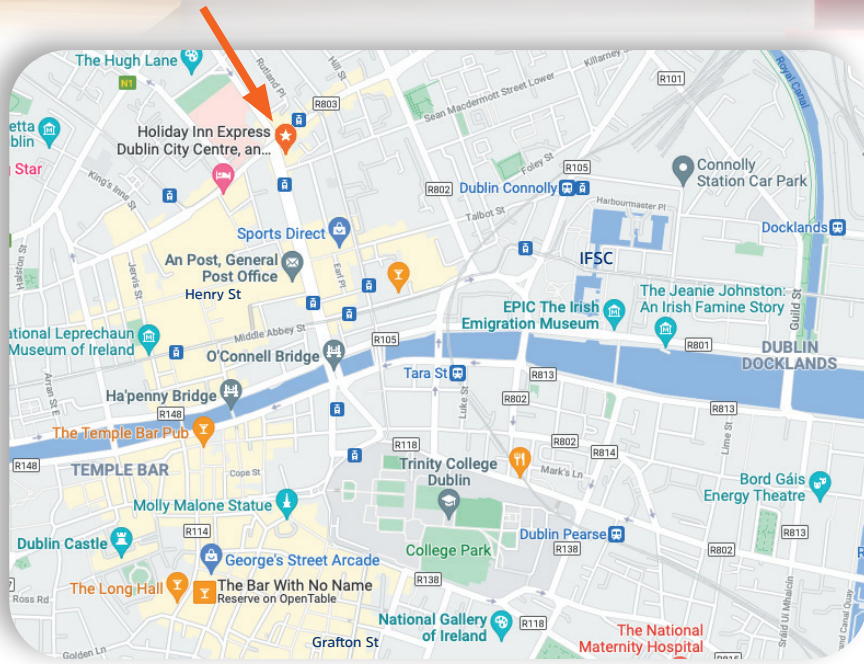

Welcome to Dublin

AN IHG® HOTEL

DUBLIN
CITY CENTRE

Welcome to Holiday Inn Express® Dublin City Centre, located in the heart of Dublin's O'Connell Street. This modern, stylish hotel offers a wonderful city centre location at surprisingly competitive rates.

Guests can enjoy easy access to The 3 Arena, Convention Centre Dublin, Croke Park, the Aviva Stadium and Finance and Tech companies also appreciate the hotel's proximity to the IFSC and Dublin Docklands. Both of these locations are minutes' walk away and also easily accessible by Luas.

The Holiday Inn Express® Dublin City Centre hotel is also beside all of the city's best shopping, just a three-minute walk to Dublin's most-visited shopping spot, Henry Street, and a short walk to Grafton Street, Dublin city centre's other principal shopping street. Dundrum Town Centre, Ireland's largest shopping centre, is a short journey by Luas from the hotel.

- Stay Smart Travel Safe
- IHG Clean Promise
- Grab n Go HIEX breakfast
- Largest IHG hotel in Dublin City Centre
- Member of IHG Rewards
- Ideal location to rest, recharge and get some work done!
- Luas (tram) stop Parnell streets servicing North Docks, IFSC and CBD
- Great attractions including Trinity College – Book of Kells, Guinness Storehouse and GPO
- 20 mins to Dublin Airport with Aircoach beside hotel