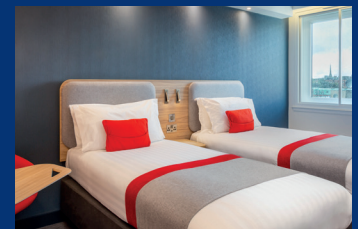

IHG®
REWARDS

Holiday Inn Express Dublin
28 - 32 O'Connell Street Upper,
Dublin 1, D01 T2X2, IRELAND

+353 1 878 8099

Sales@HIEXDUBLINCC.COM

hiexdublincitycentre

Holiday Inn Express Dublin City Centre

Holiday Inn Express Dublin City Centre